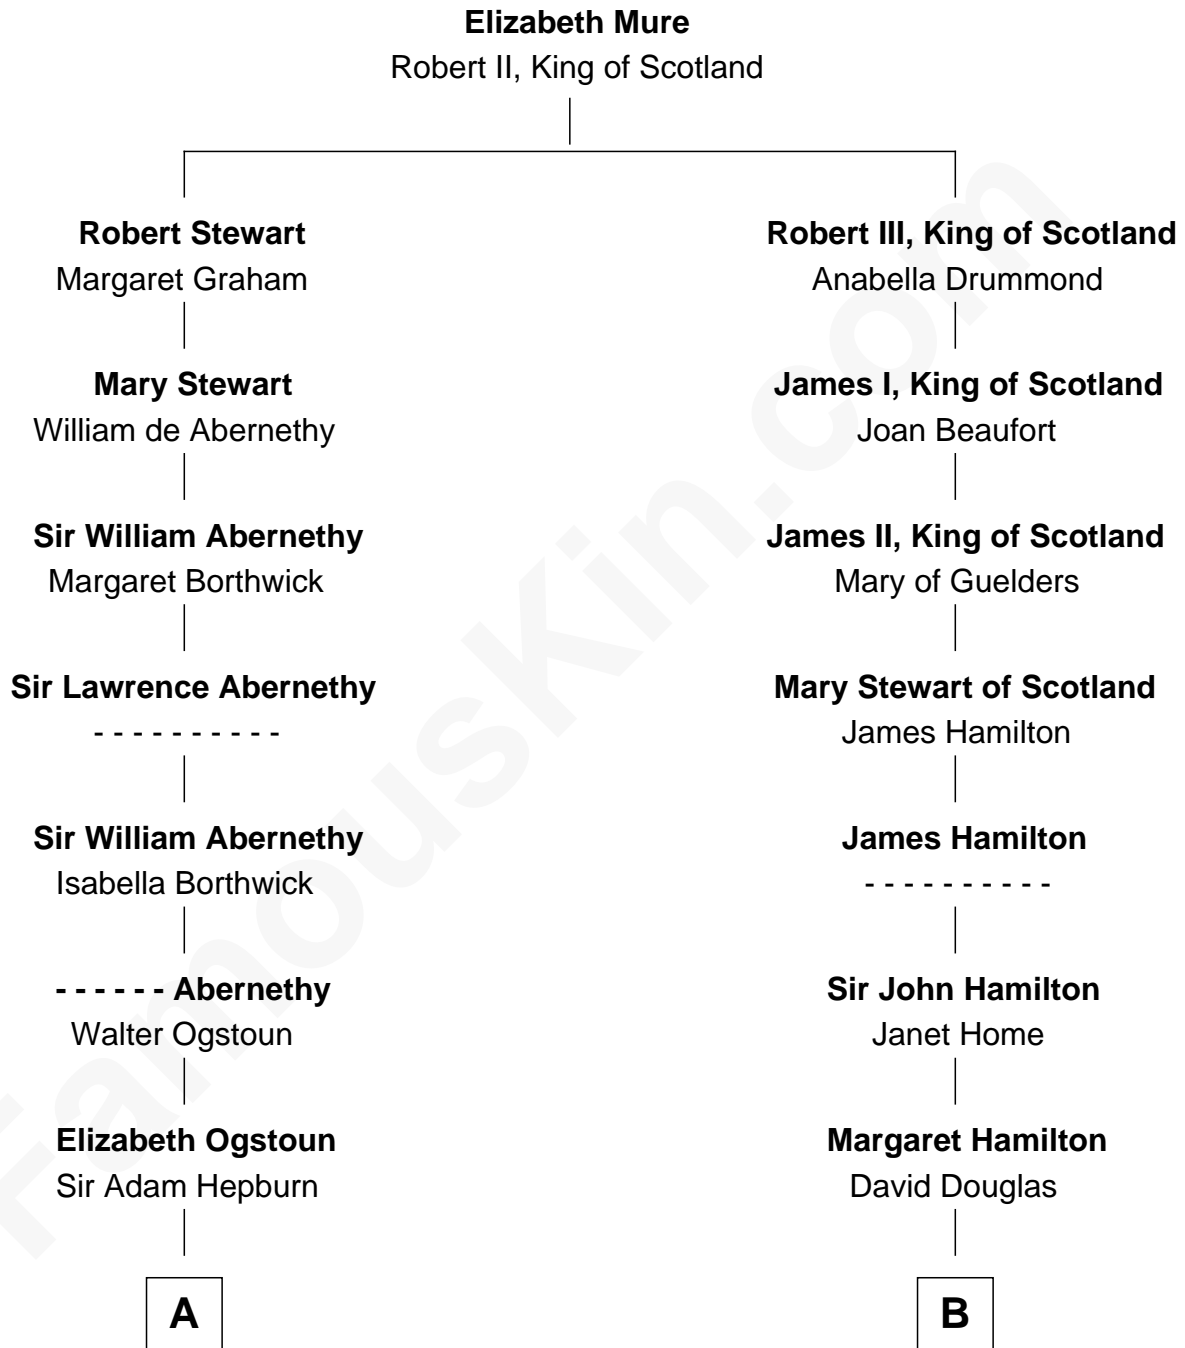

FamousKin.com Relationship Chart of

George H. W. Bush

41st U.S. President

21st cousin of

John Kerry

68th U.S. Secretary of State

C

Cortland Philip Livingston Butler

Elizabeth Slade Pierce

Mary Elizabeth Butler

Robert Emmet Sheldon

Flora Sheldon

Samuel Prescott Bush

Prescott Sheldon Bush

Dorothy Wear Walker

George H. W. Bush

41st U.S. President

D

John Murray Forbes

Anna Howell

Francis Blackwell Forbes

Isabel Clarke

James Grant Forbes

Margaret Tyndal Winthrop