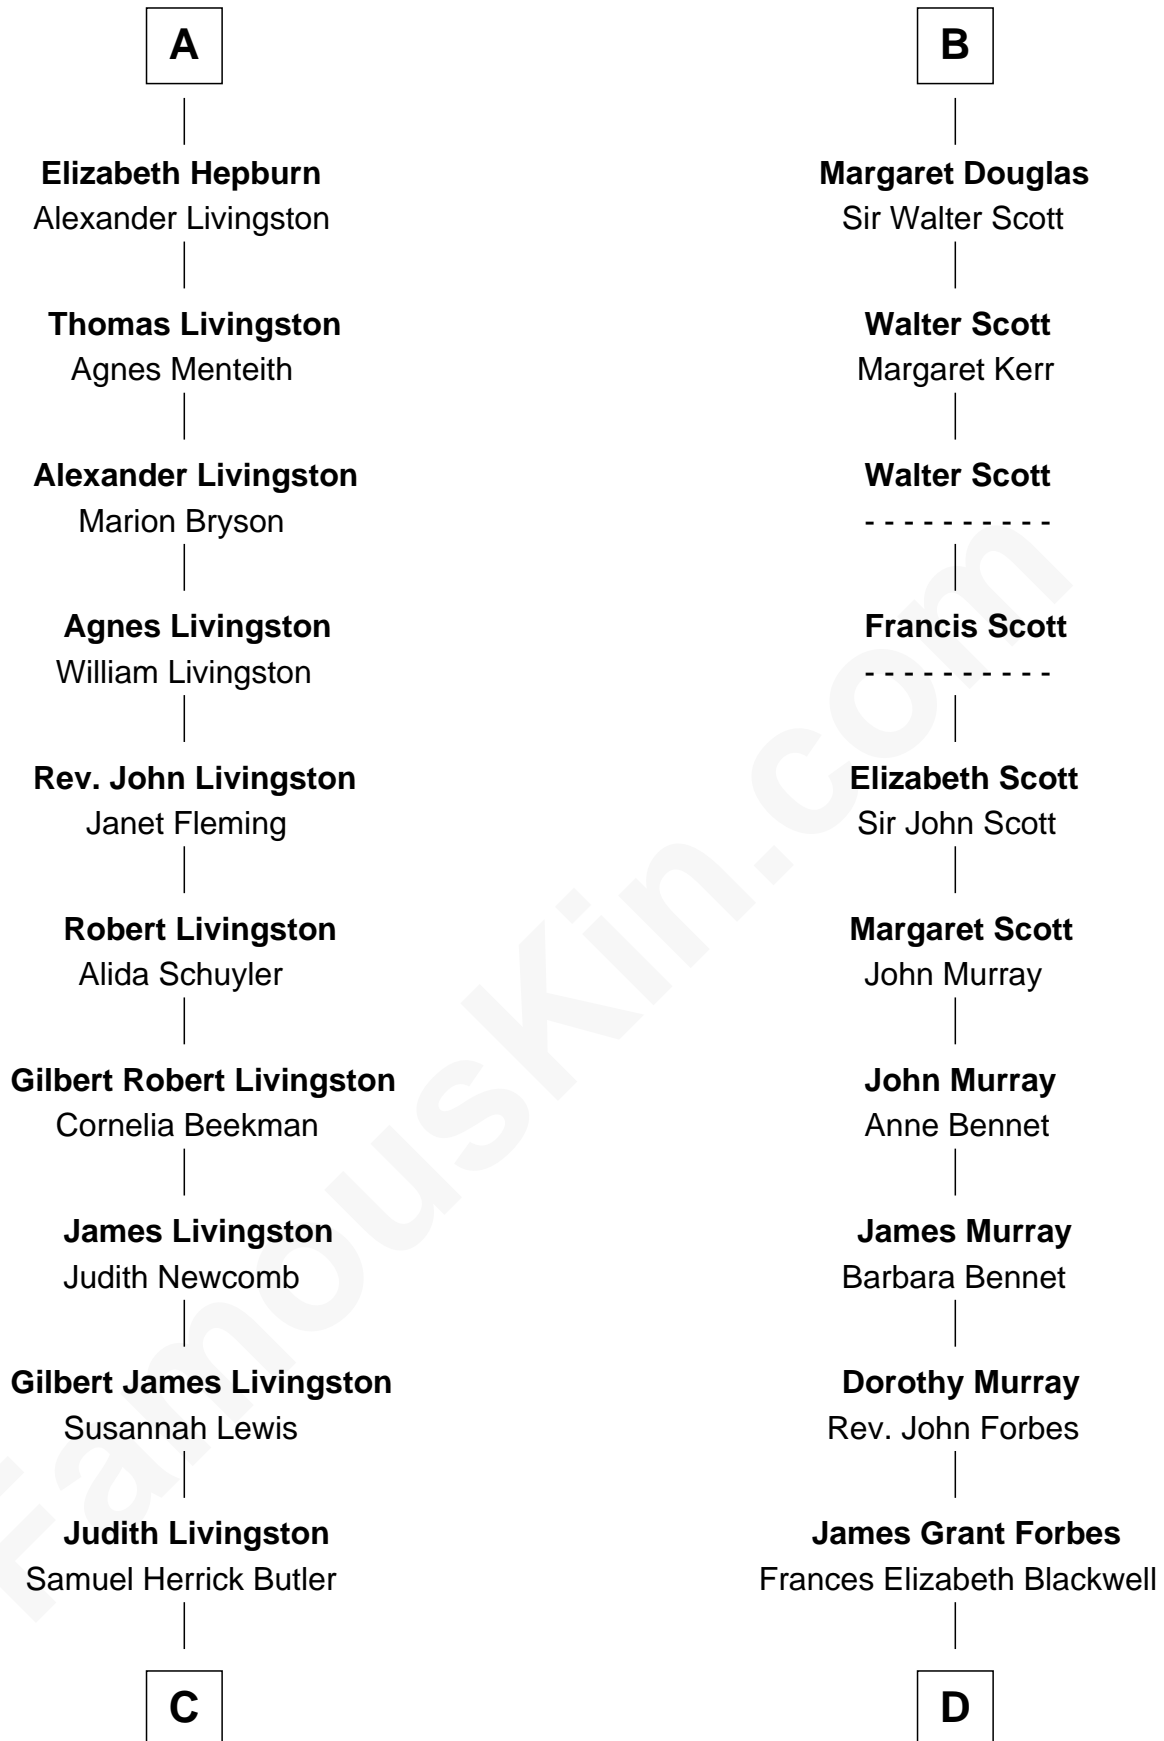

FamousKin.com Relationship Chart of

George H. W. Bush

41st U.S. President

21st cousin of

John Kerry

68th U.S. Secretary of State

C

Cortland Philip Livingston Butler

Elizabeth Slade Pierce

Mary Elizabeth Butler

Robert Emmet Sheldon

Flora Sheldon

Samuel Prescott Bush

Prescott Sheldon Bush

Dorothy Wear Walker

George H. W. Bush

41st U.S. President

D

John Murray Forbes

Anna Howell

Francis Blackwell Forbes

Isabel Clarke

James Grant Forbes

Margaret Tyndal Winthrop