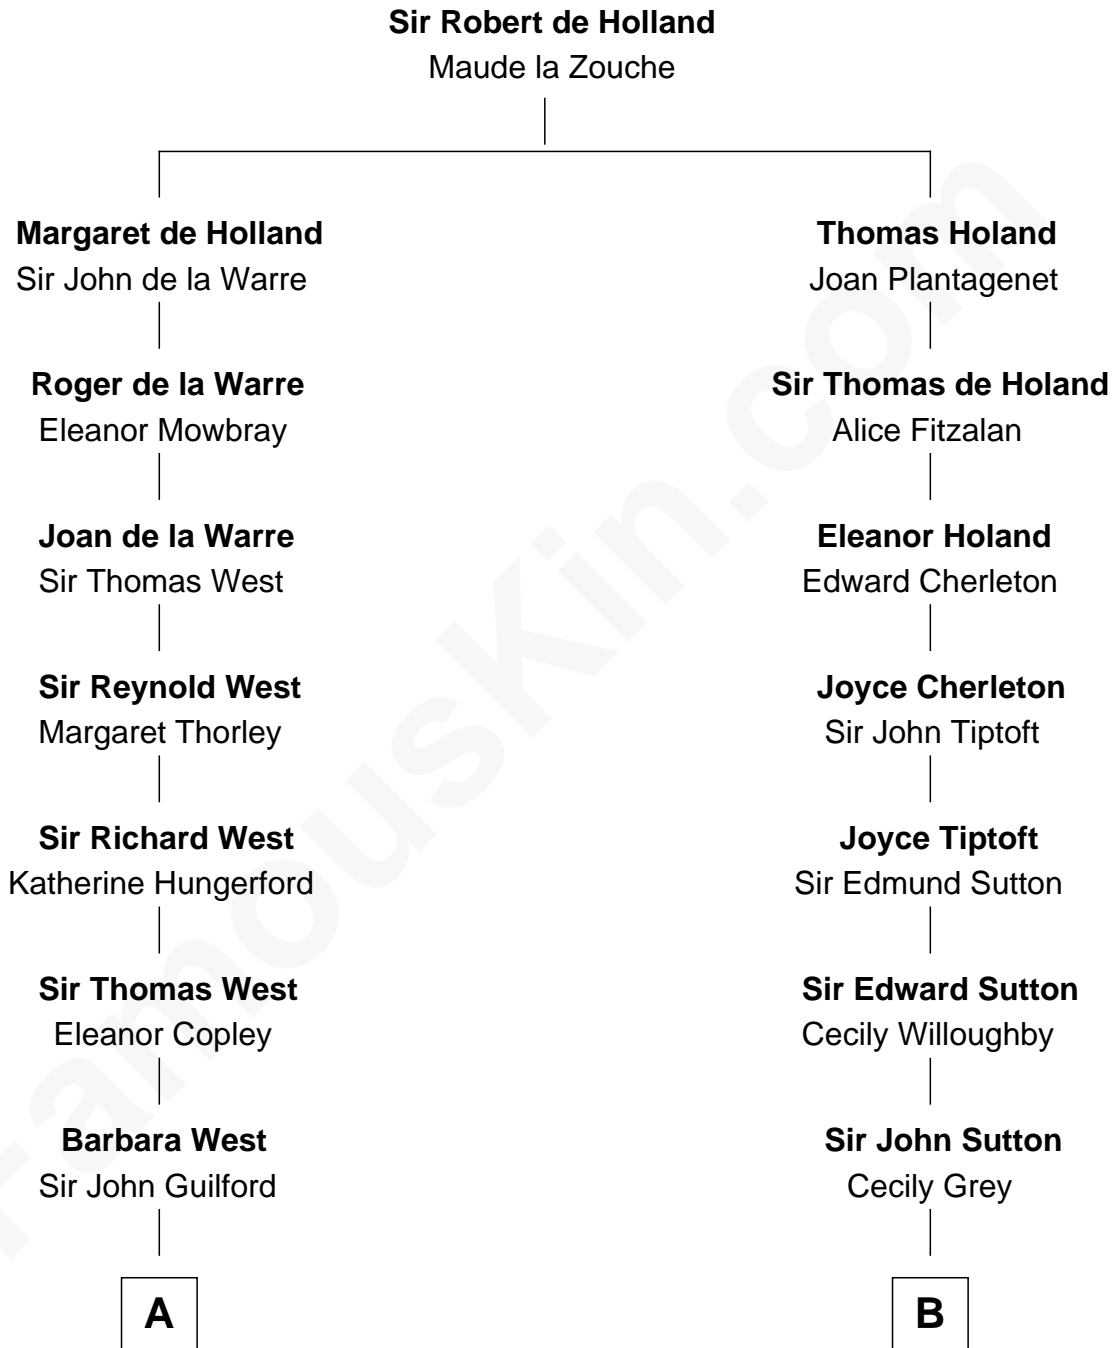

FamousKin.com
Relationship Chart of
George H. W. Bush
41st U.S. President

18th cousin 2 times removed of
John Kerry
68th U.S. Secretary of State

C

Harriet Eleanor Fay
Rev. James Smith Bush

Samuel Prescott Bush
Flora Sheldon

Prescott Sheldon Bush
Dorothy Wear Walker

George H. W. Bush
41st U.S. President

D

Rosemary Isabel Forbes
Richard John Kerry

John Kerry
68th U.S. Secretary of State

FamousKin.com