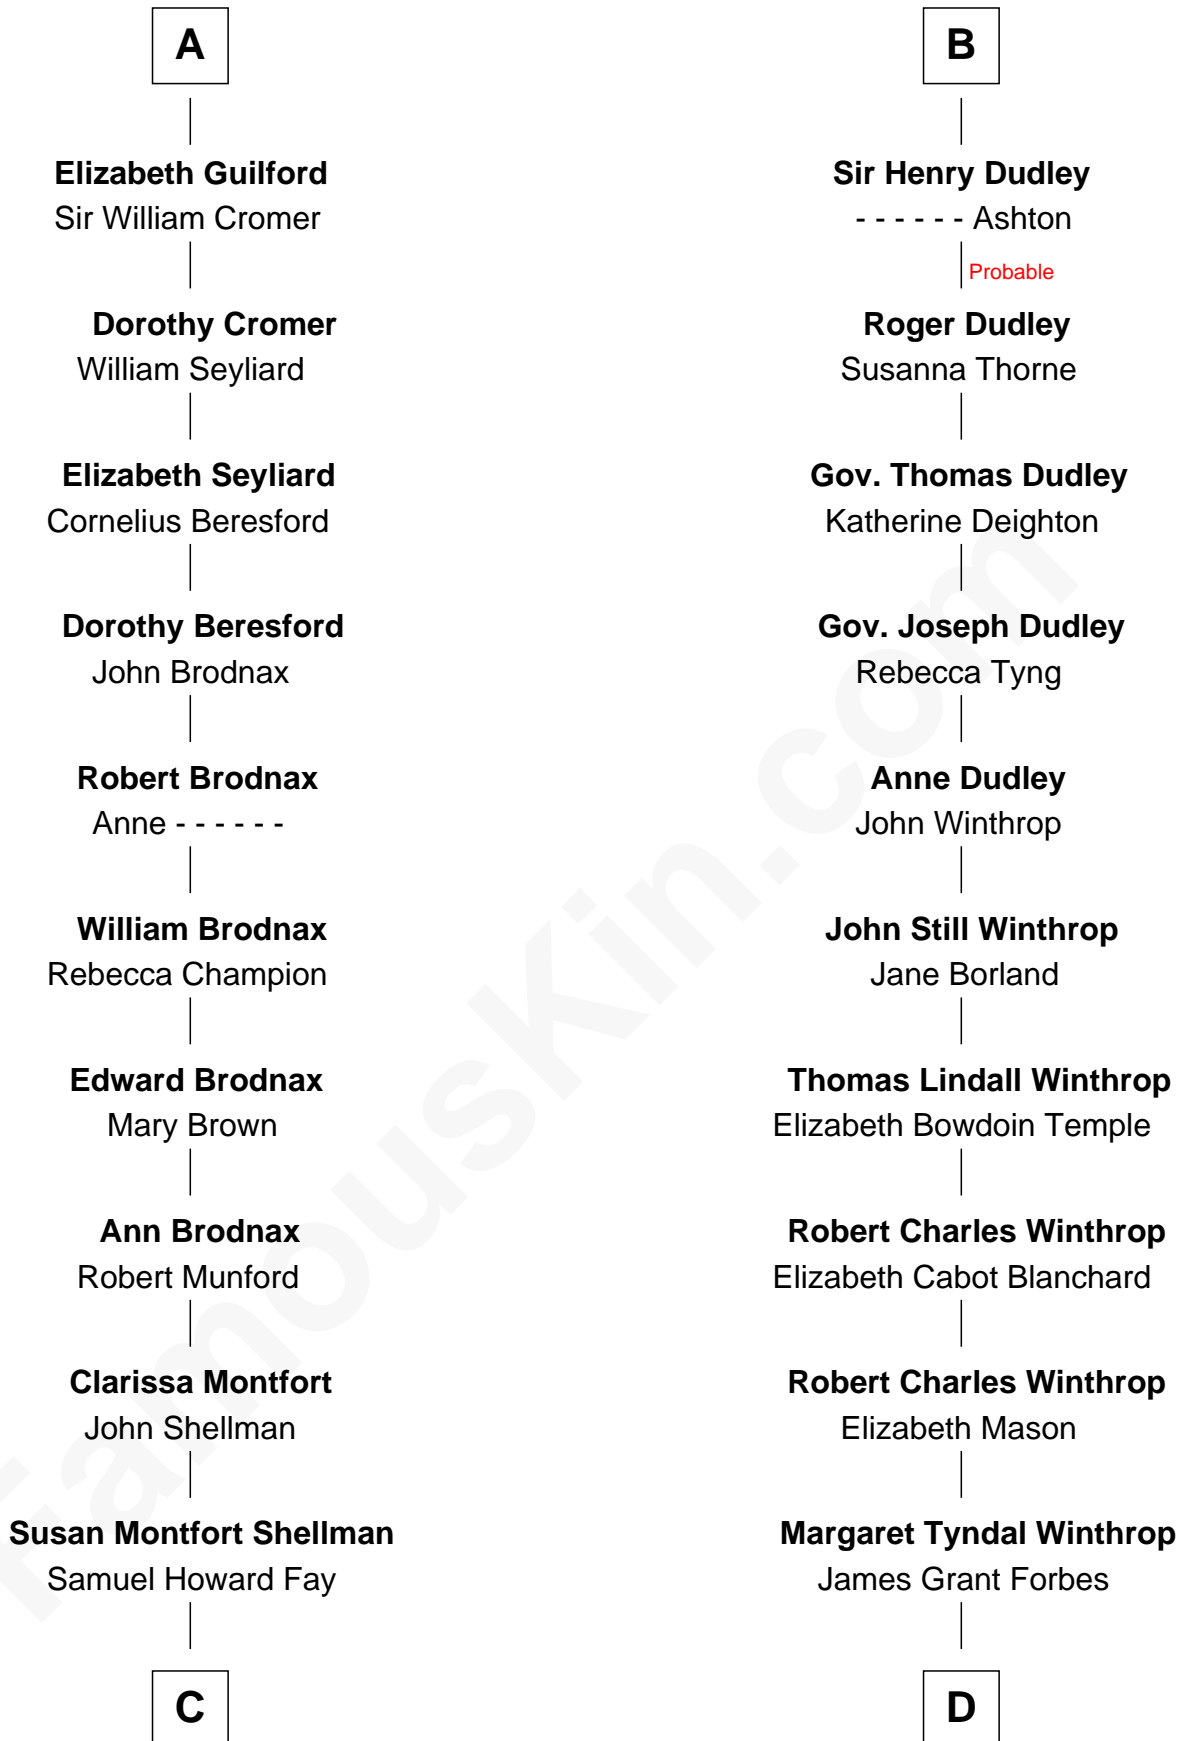

FamousKin.com
Relationship Chart of
George H. W. Bush
41st U.S. President

18th cousin 2 times removed of
John Kerry
68th U.S. Secretary of State

C

Harriet Eleanor Fay
Rev. James Smith Bush

Samuel Prescott Bush
Flora Sheldon

Prescott Sheldon Bush
Dorothy Wear Walker

George H. W. Bush
41st U.S. President

D

Rosemary Isabel Forbes
Richard John Kerry

John Kerry
68th U.S. Secretary of State

FamousKin.com