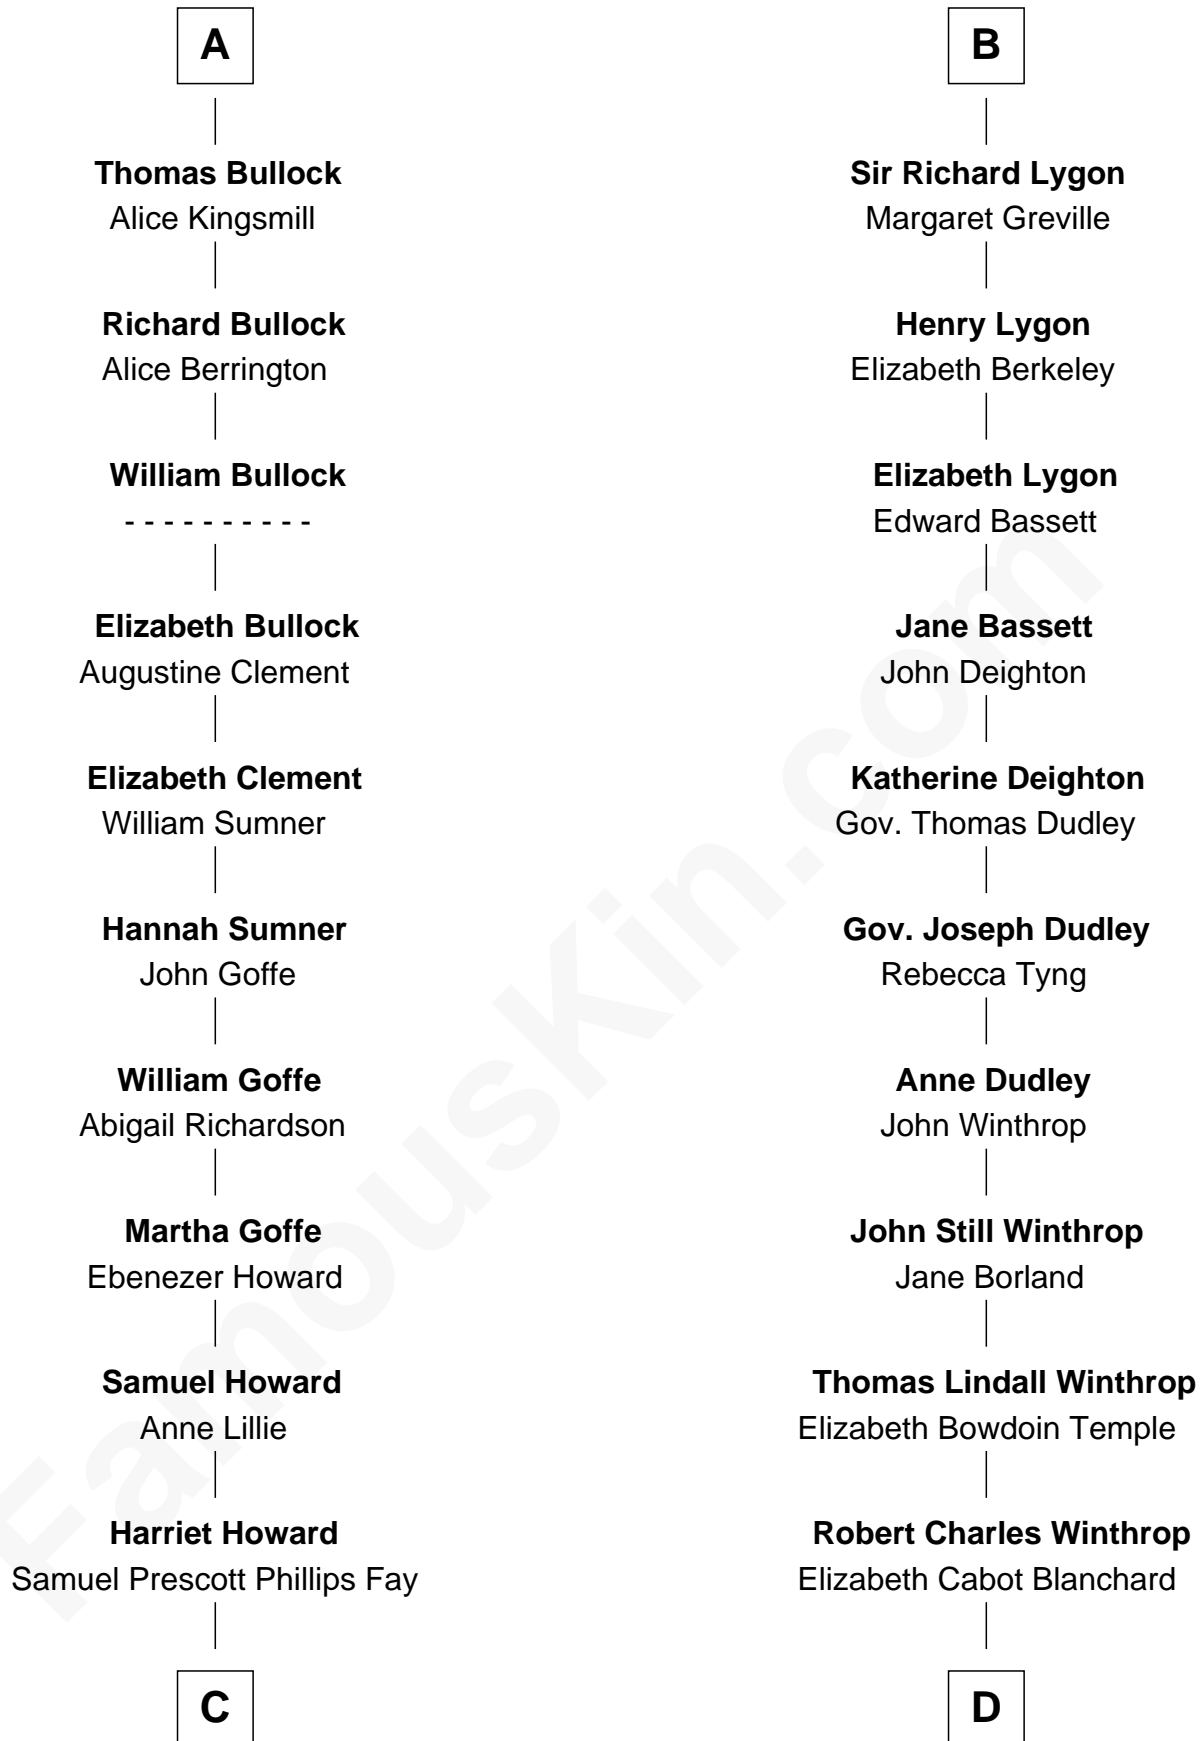

FamousKin.com
Relationship Chart of
George H. W. Bush
41st U.S. President

20th cousin 1 time removed of
John Kerry
68th U.S. Secretary of State

C

Samuel Howard Fay
Susan Montfort Shellman

Harriet Eleanor Fay
Rev. James Smith Bush

Samuel Prescott Bush
Flora Sheldon

Prescott Sheldon Bush
Dorothy Wear Walker

George H. W. Bush
41st U.S. President

D

Robert Charles Winthrop
Elizabeth Mason

Margaret Tyndal Winthrop
James Grant Forbes

Rosemary Isabel Forbes
Richard John Kerry