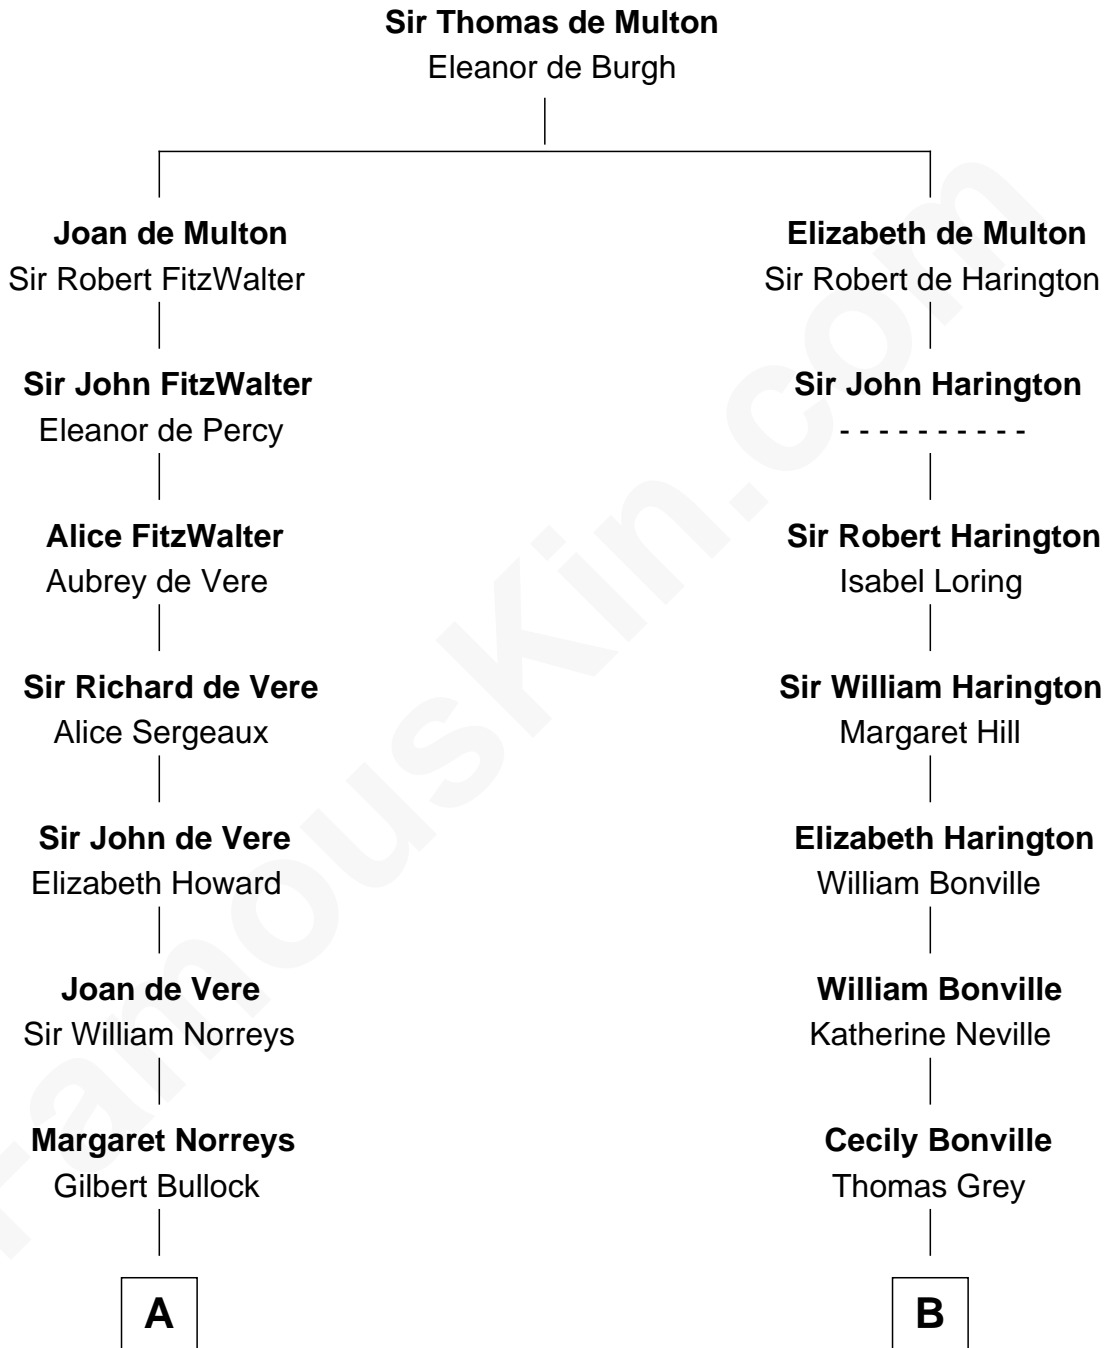

FamousKin.com
Relationship Chart of
George H. W. Bush
41st U.S. President

19th cousin 2 times removed of
John Kerry
68th U.S. Secretary of State

C

Samuel Howard Fay
Susan Montfort Shellman

Harriet Eleanor Fay
Rev. James Smith Bush

Samuel Prescott Bush
Flora Sheldon

Prescott Sheldon Bush
Dorothy Wear Walker

George H. W. Bush
41st U.S. President

D

Margaret Tyndal Winthrop
James Grant Forbes

Rosemary Isabel Forbes
Richard John Kerry

John Kerry
68th U.S. Secretary of State