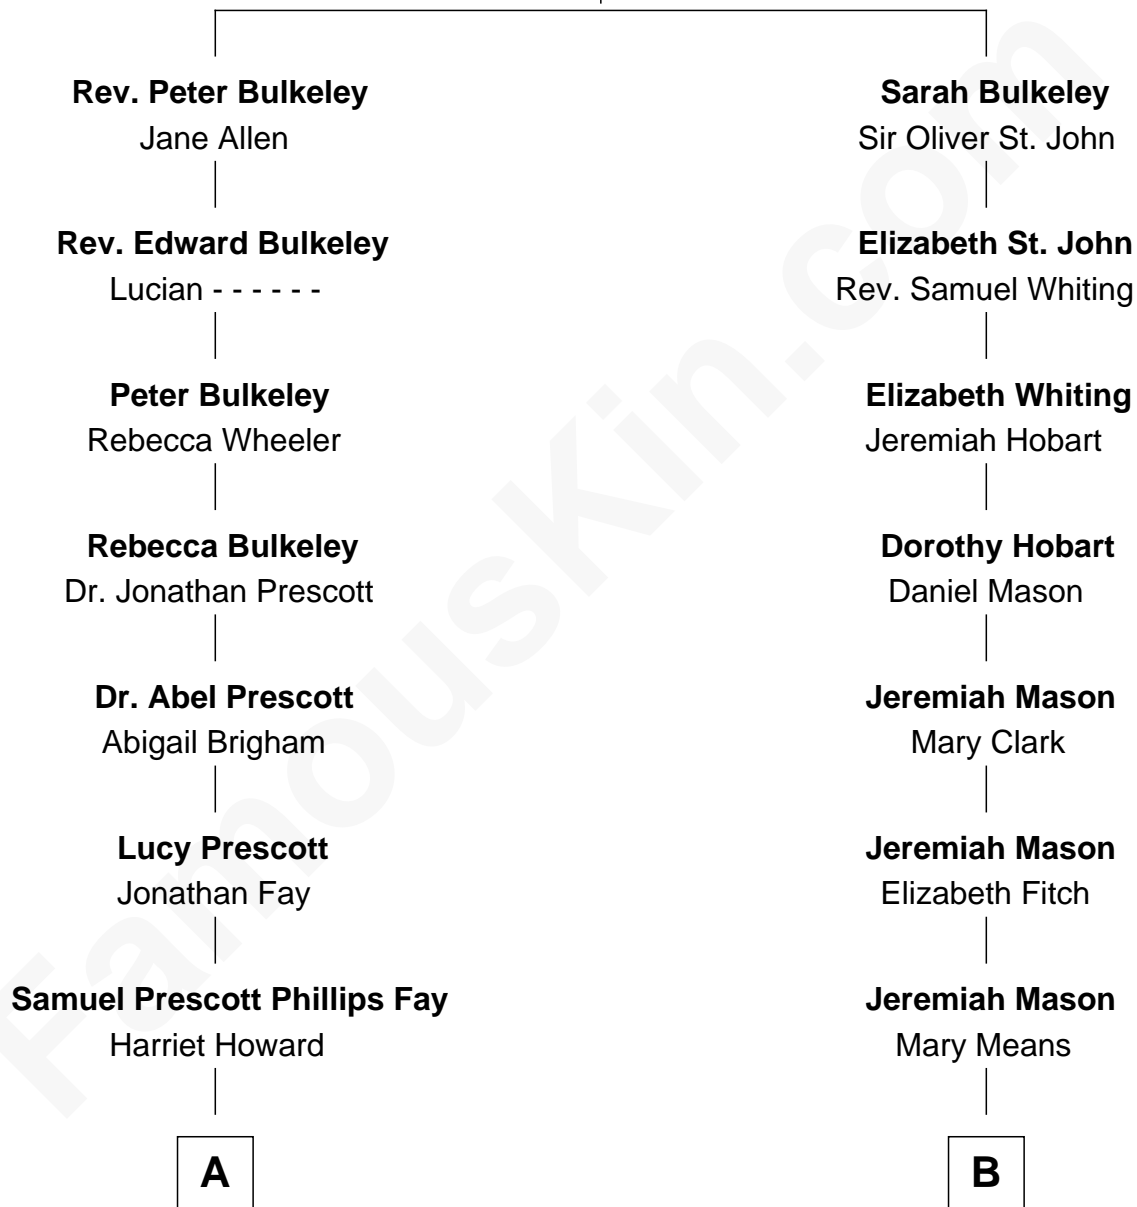

FamousKin.com Relationship Chart of

George H. W. Bush

41st U.S. President

11th cousin of

John Kerry

68th U.S. Secretary of State

Rev. Edward Bulkeley

Olive Irby

A

Samuel Howard Fay
Susan Montfort Shellman

Harriet Eleanor Fay
Rev. James Smith Bush

Samuel Prescott Bush
Flora Sheldon

Prescott Sheldon Bush
Dorothy Wear Walker

George H. W. Bush
41st U.S. President

B

Robert Means Mason
Sarah Ellen Francis