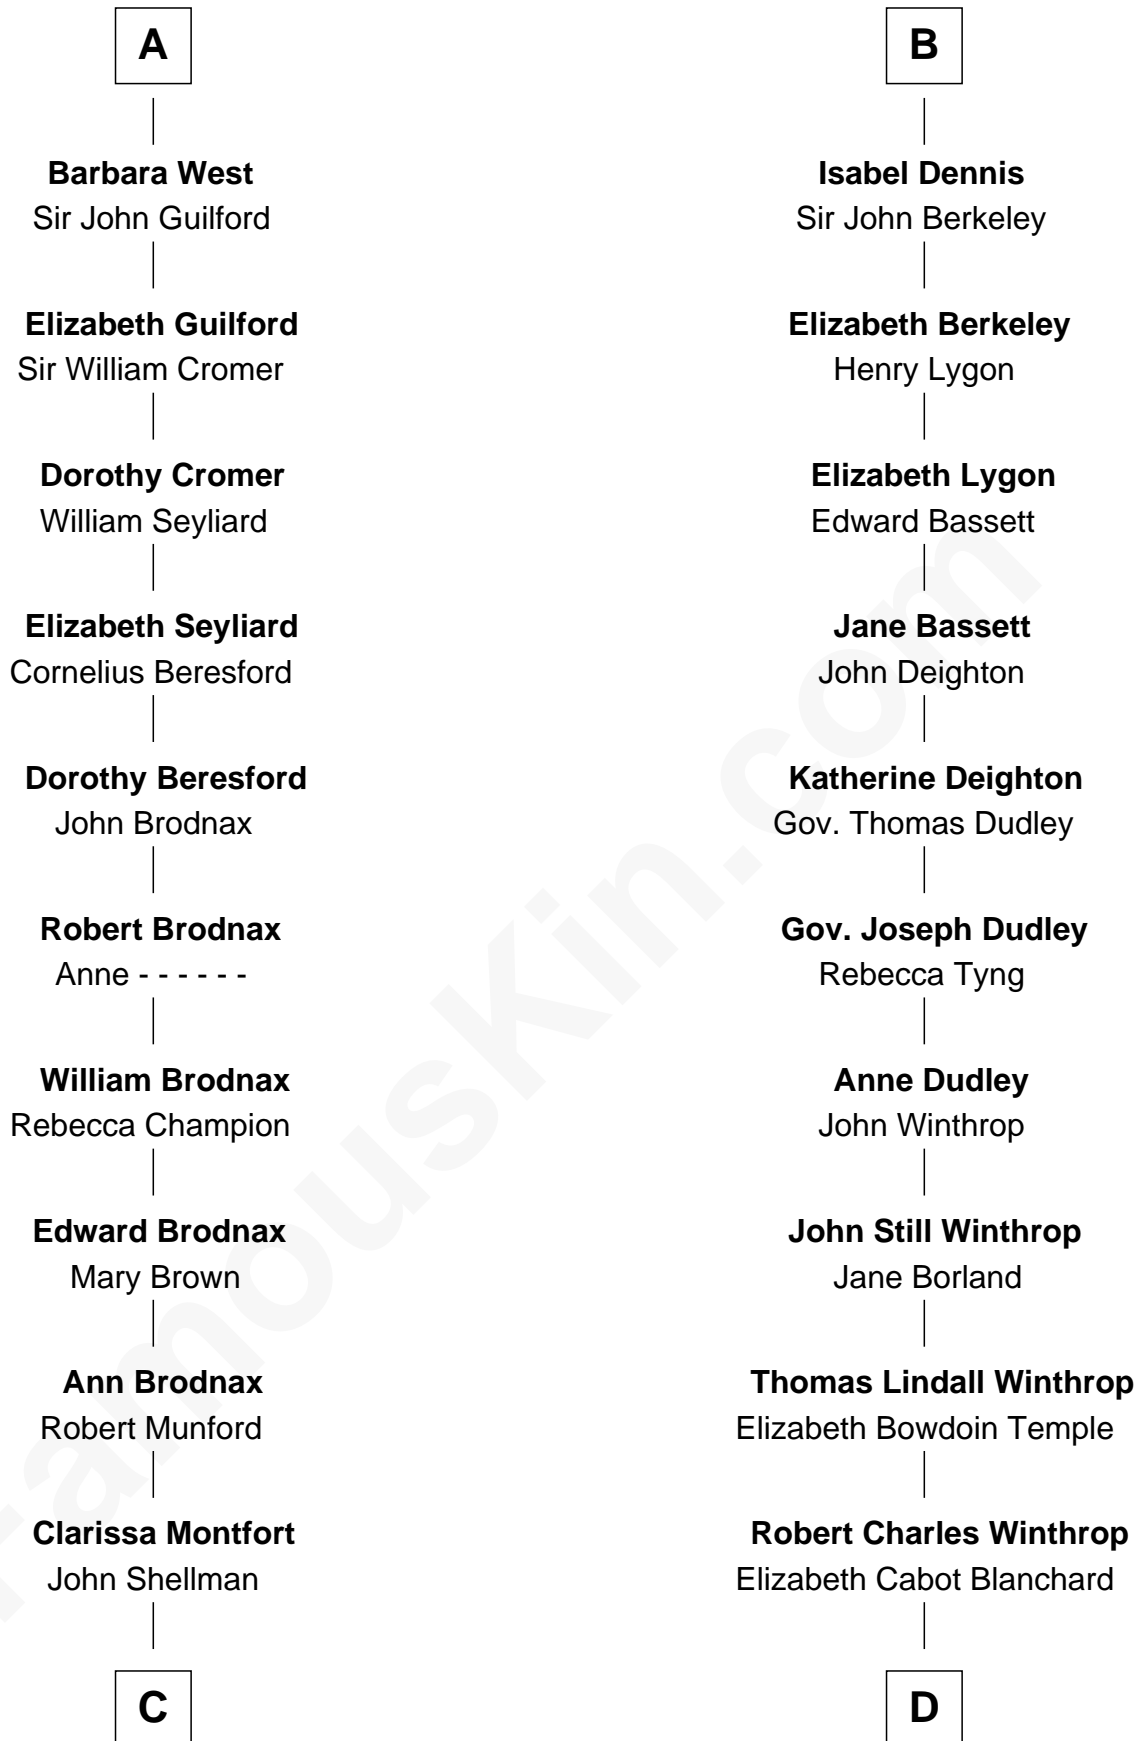

FamousKin.com
Relationship Chart of
George H. W. Bush
41st U.S. President

20th cousin 1 time removed of
John Kerry
68th U.S. Secretary of State

William de Braiose

C

Susan Montfort Shellman

Samuel Howard Fay

Harriet Eleanor Fay

Rev. James Smith Bush

Samuel Prescott Bush

Flora Sheldon

Prescott Sheldon Bush

Dorothy Wear Walker

George H. W. Bush

41st U.S. President

D

Robert Charles Winthrop

Elizabeth Mason

Margaret Tyndal Winthrop

James Grant Forbes

Rosemary Isabel Forbes

Richard John Kerry

John Kerry