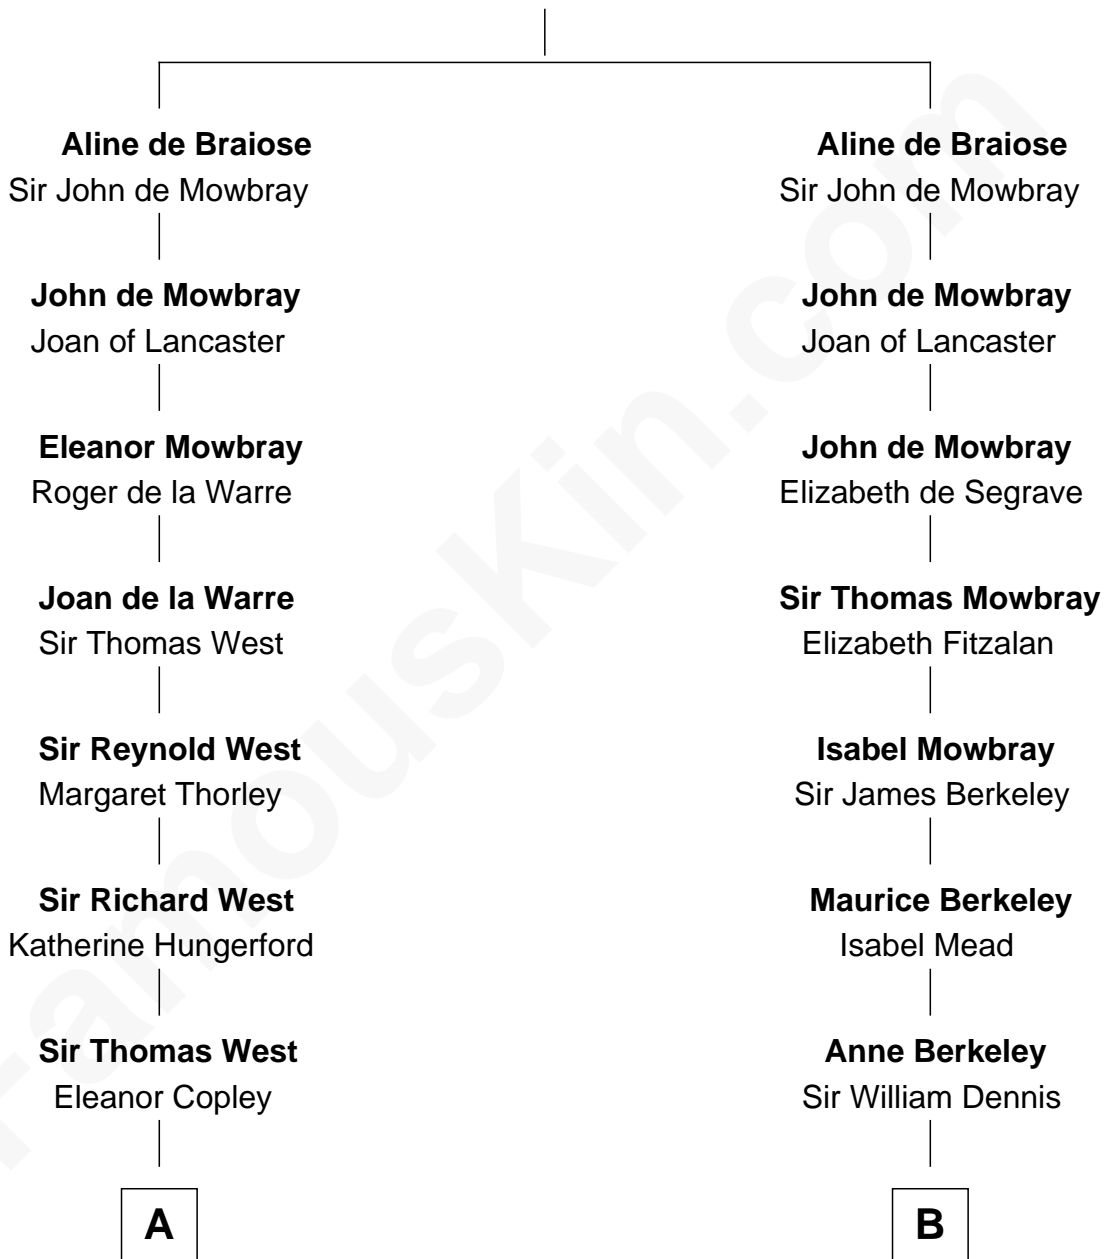

FamousKin.com
Relationship Chart of
George H. W. Bush
41st U.S. President

20th cousin 1 time removed of
John Kerry
68th U.S. Secretary of State

William de Braiose

C

Susan Montfort Shellman

Samuel Howard Fay

Harriet Eleanor Fay

Rev. James Smith Bush

Samuel Prescott Bush

Flora Sheldon

Prescott Sheldon Bush

Dorothy Wear Walker

George H. W. Bush

41st U.S. President

D

Robert Charles Winthrop

Elizabeth Mason

Margaret Tyndal Winthrop

James Grant Forbes

Rosemary Isabel Forbes

Richard John Kerry

John Kerry