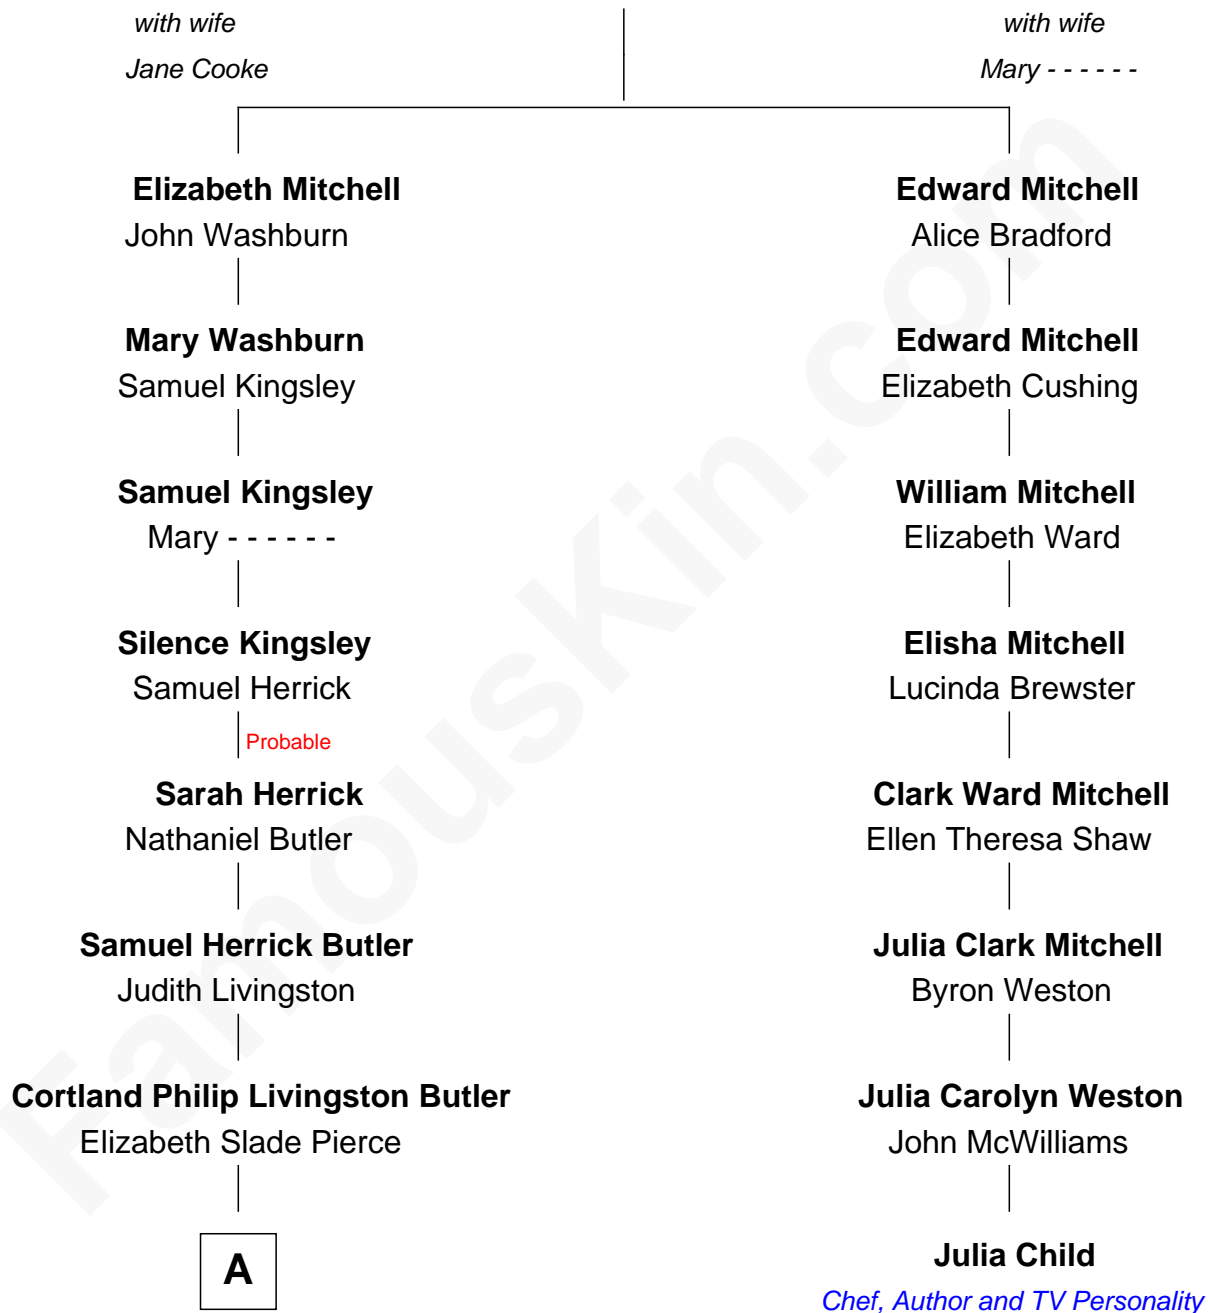

FamousKin.com
Relationship Chart of
George H. W. Bush
41st U.S. President

7th cousin 3 times removed of

Julia Child
American Chef, Author and TV Personality

Experience Mitchell

A

—
Mary Elizabeth Butler
Robert Emmet Sheldon

—
Flora Sheldon
Samuel Prescott Bush

—
Prescott Sheldon Bush
Dorothy Wear Walker

—
George H. W. Bush
41st U.S. President