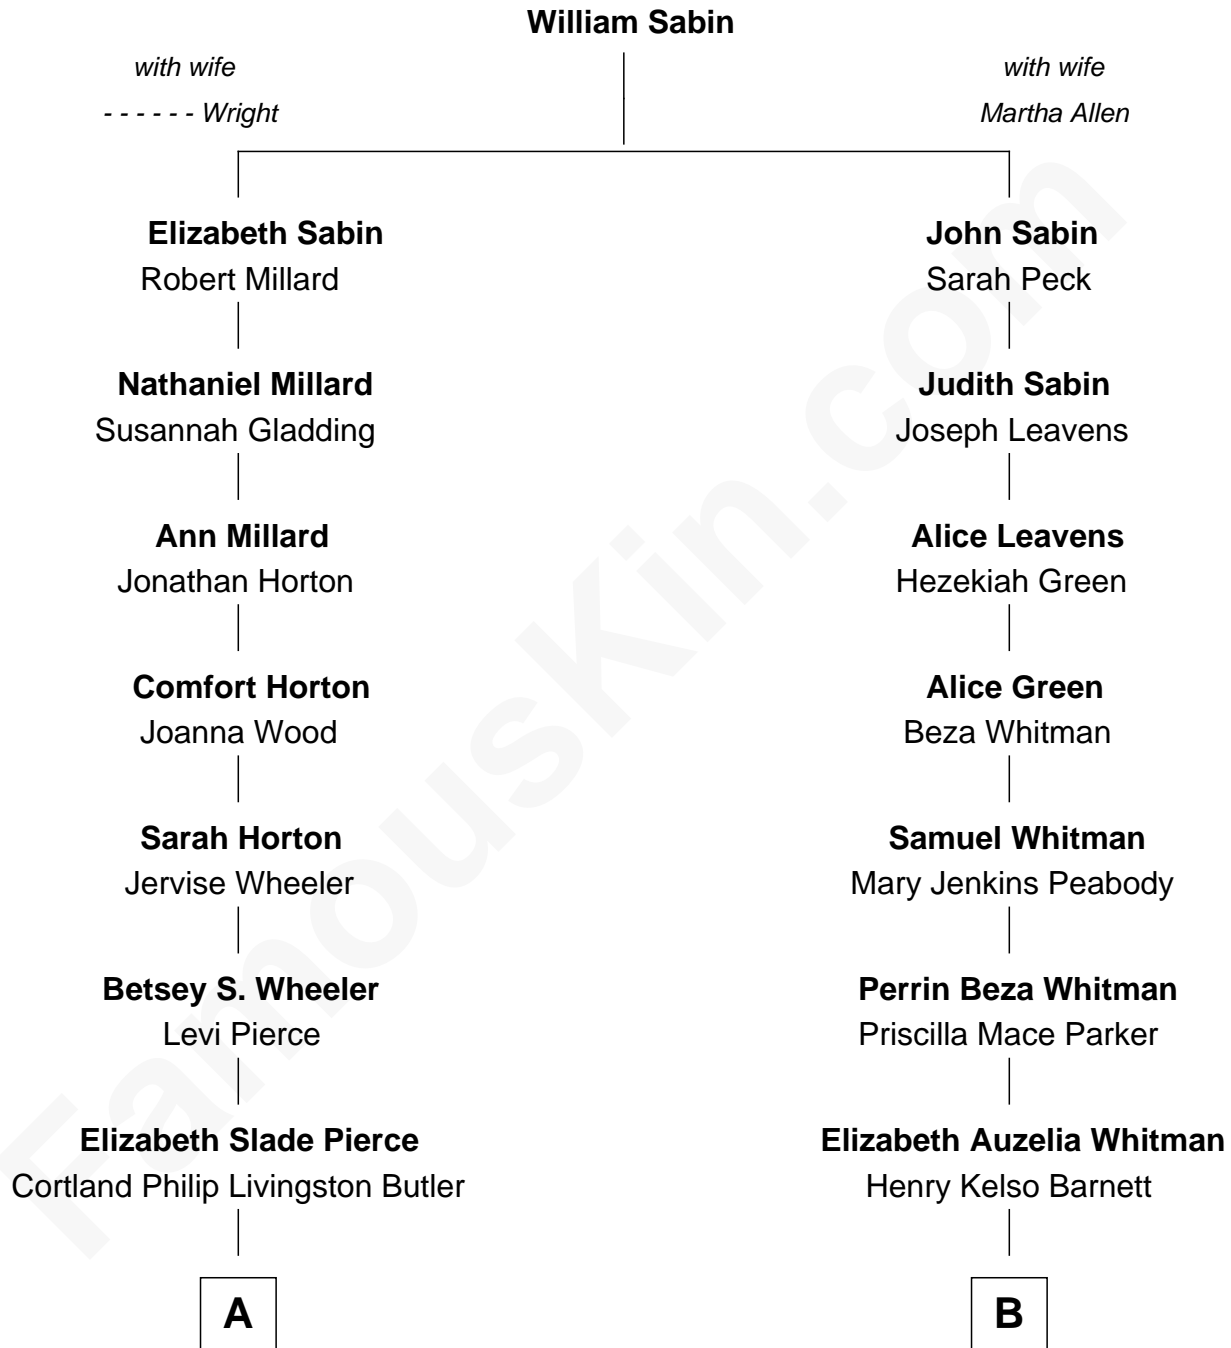

FamousKin.com
Relationship Chart of
George H. W. Bush
41st U.S. President

9th cousin 1 time removed of

Grace Slick
Singer, Songwriter - Jefferson Airplane

A

Mary Elizabeth Butler
Robert Emmet Sheldon

Flora Sheldon
Samuel Prescott Bush

Prescott Sheldon Bush
Dorothy Wear Walker

George H. W. Bush
41st U.S. President

B

Marcus Whitman Barnett
Mary Sue Neill

Virginia Barnett
Ivan Wilford Wing

Grace Slick
Singer, Songwriter - Jefferson Airplane