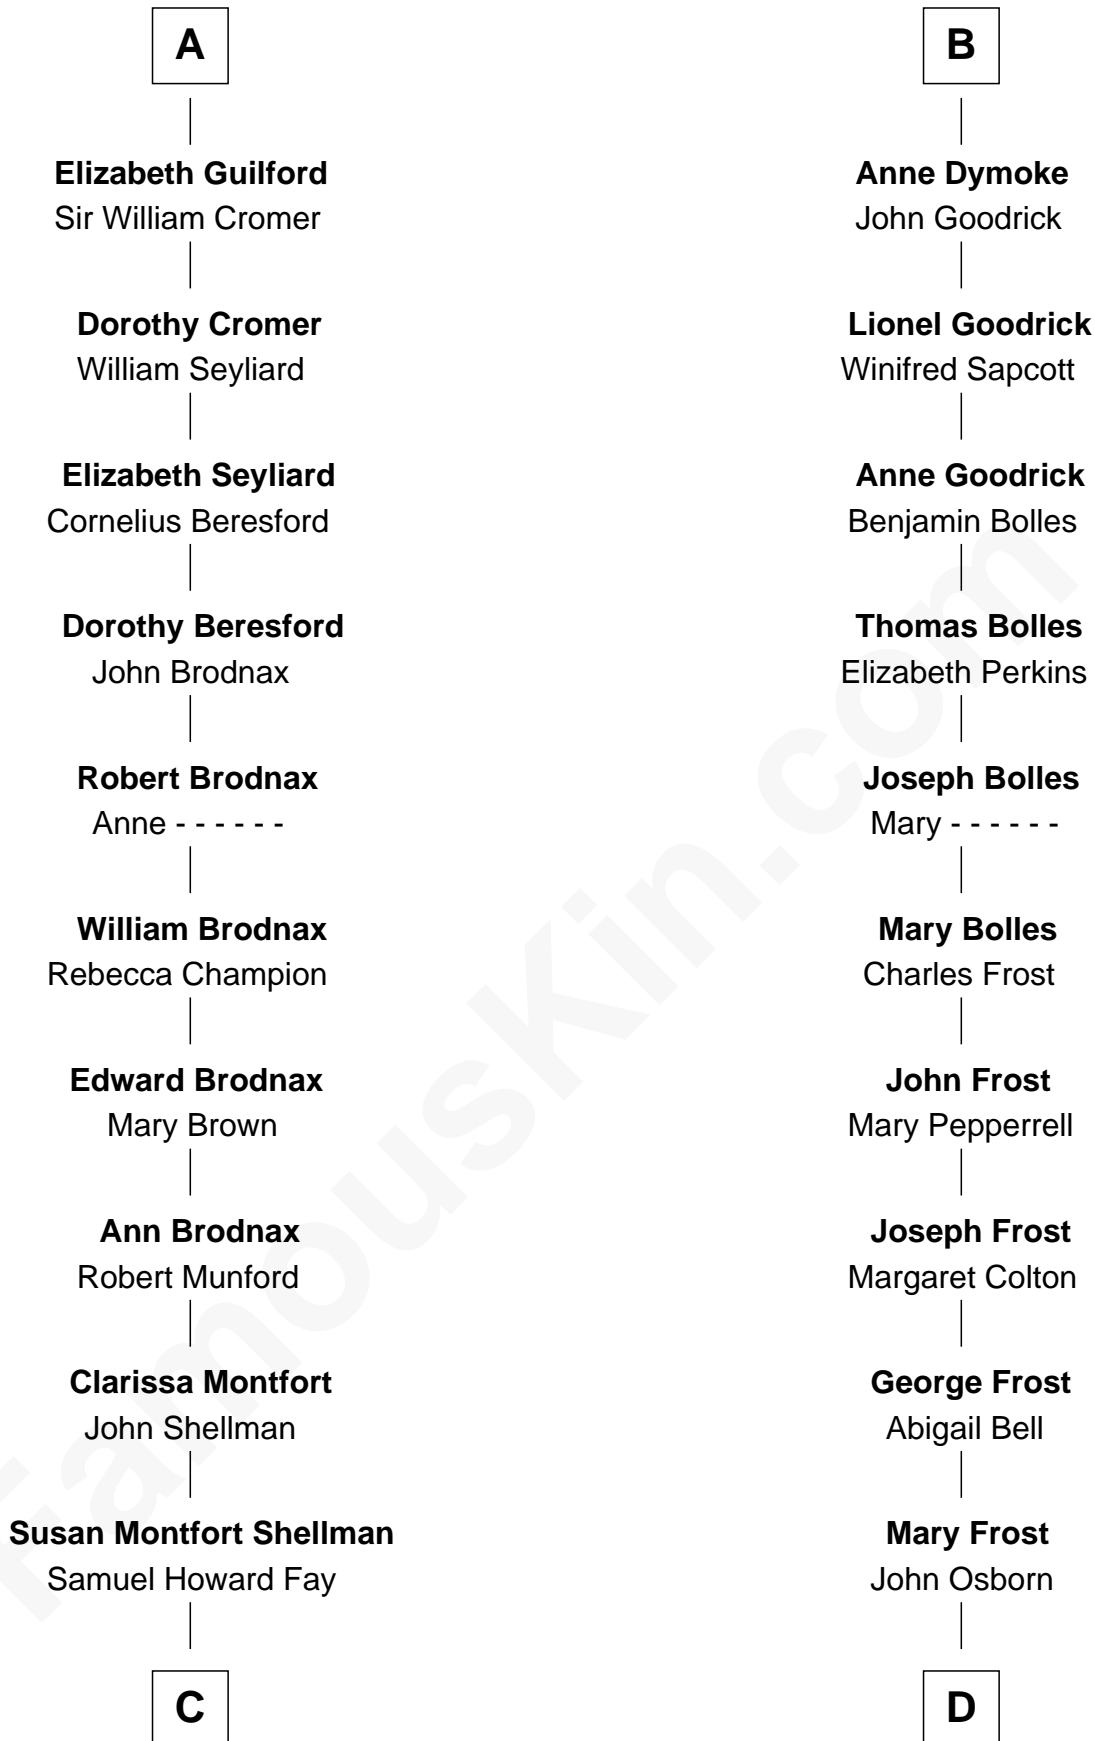

FamousKin.com Relationship Chart of

George H. W. Bush

41st U.S. President

20th cousin 1 time removed of

Lucille Ball

TV Actress - "I Love Lucy"

Henry Plantagenet

Maud de Chaworth

C

Harriet Eleanor Fay
Rev. James Smith Bush

Samuel Prescott Bush
Flora Sheldon

Prescott Sheldon Bush
Dorothy Wear Walker

George H. W. Bush
41st U.S. President

D

Sally Bennet Osborn
Newman Durrell

George Osborn Durrell
Anne Jane Jewell

Nellie Rebecca Durrell
Jasper Clinton Ball

Henry Durrell Ball
Desiree Evelyn Hunt

Lucille Ball
TV Actress - "I Love Lucy"