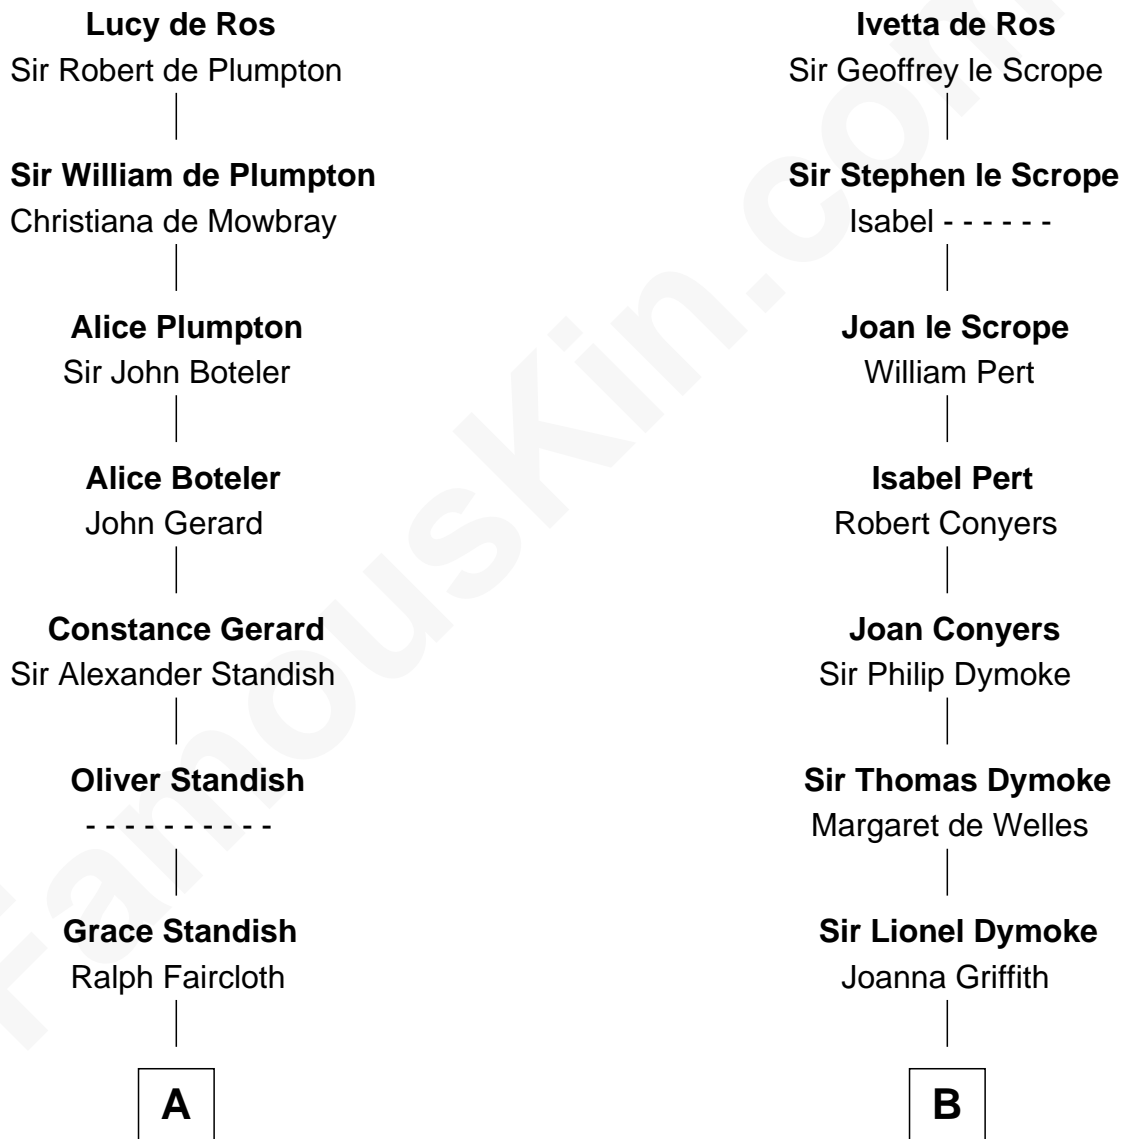

FamousKin.com Relationship Chart of

George H. W. Bush

41st U.S. President

21st cousin of

Lucille Ball

TV Actress - "I Love Lucy"

Sir William de Ros

Eustache Fitz Ralph

C

Samuel Howard Fay
Susan Montfort Shellman

Harriet Eleanor Fay
Rev. James Smith Bush

Samuel Prescott Bush
Flora Sheldon

Prescott Sheldon Bush
Dorothy Wear Walker

George H. W. Bush
41st U.S. President

D

Sally Bennet Osborn
Newman Durrell