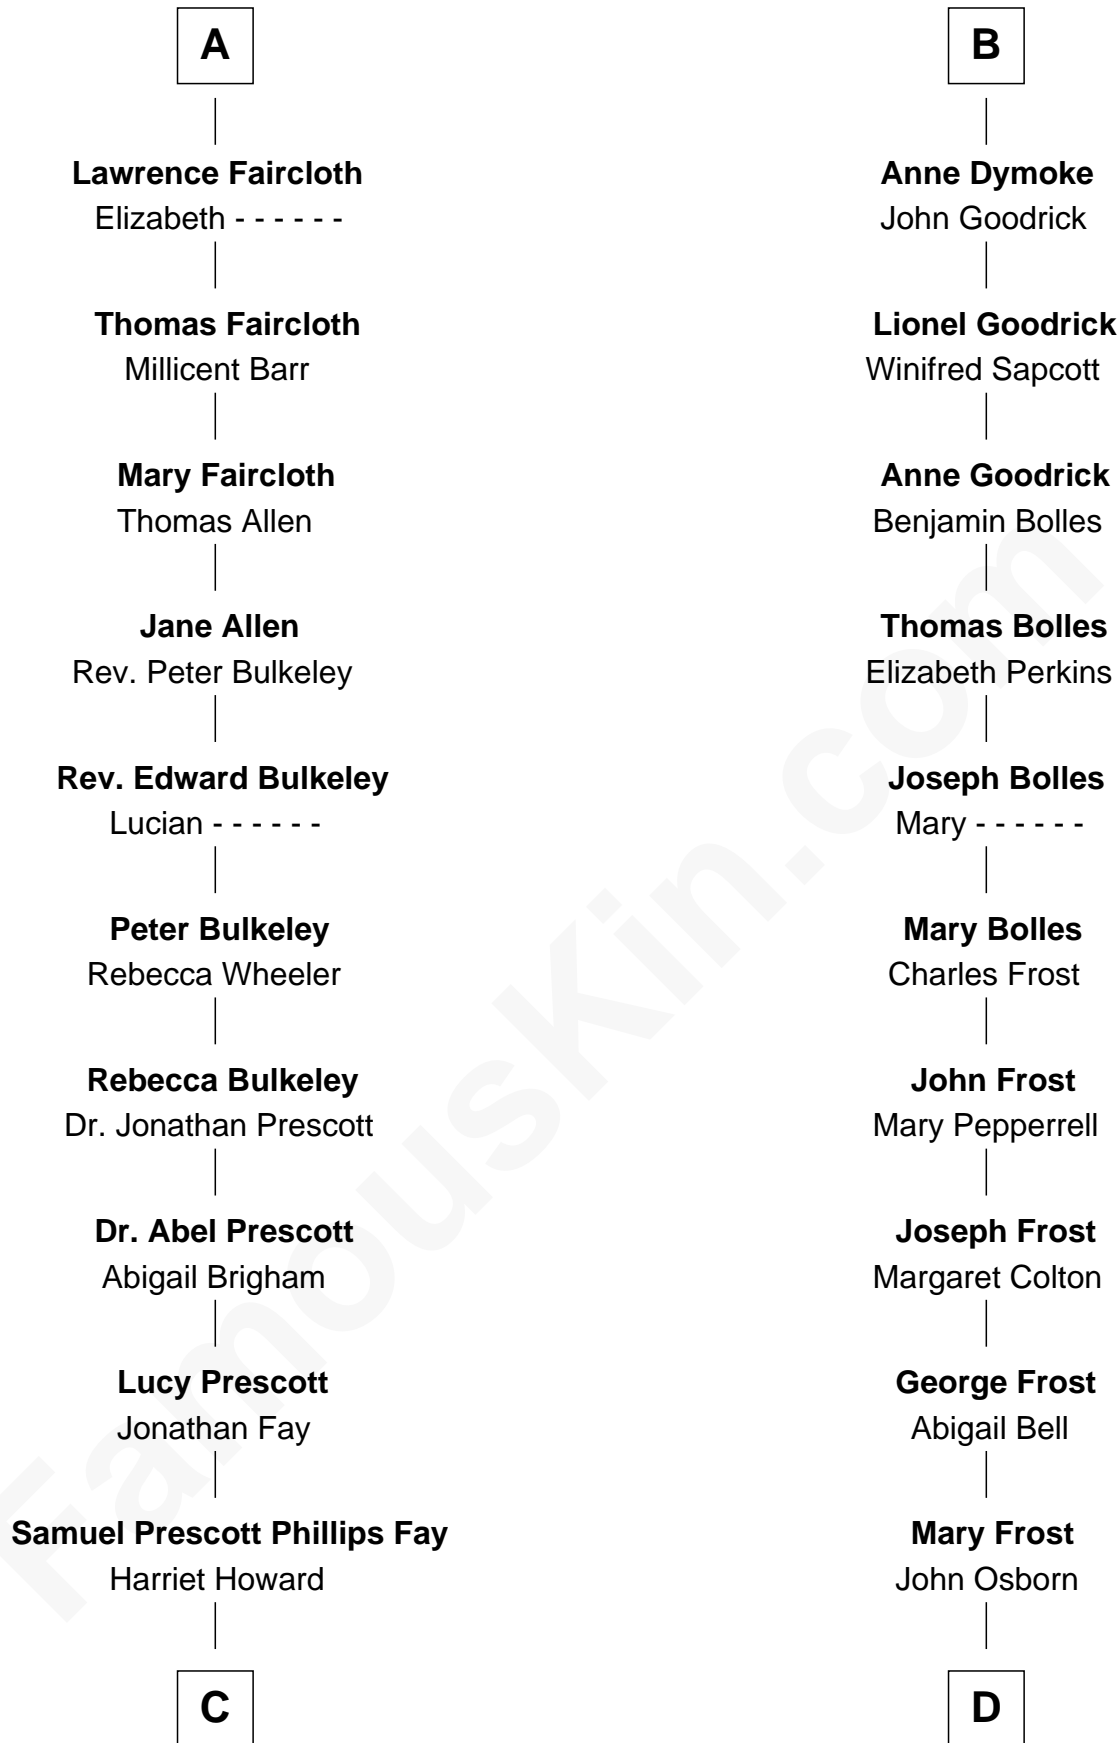

FamousKin.com Relationship Chart of

George H. W. Bush

41st U.S. President

21st cousin of

Lucille Ball

TV Actress - "I Love Lucy"

Sir William de Ros

Eustache Fitz Ralph

C

Samuel Howard Fay
Susan Montfort Shellman

Harriet Eleanor Fay
Rev. James Smith Bush

Samuel Prescott Bush
Flora Sheldon

Prescott Sheldon Bush
Dorothy Wear Walker

George H. W. Bush
41st U.S. President

D

Sally Bennet Osborn
Newman Durrell