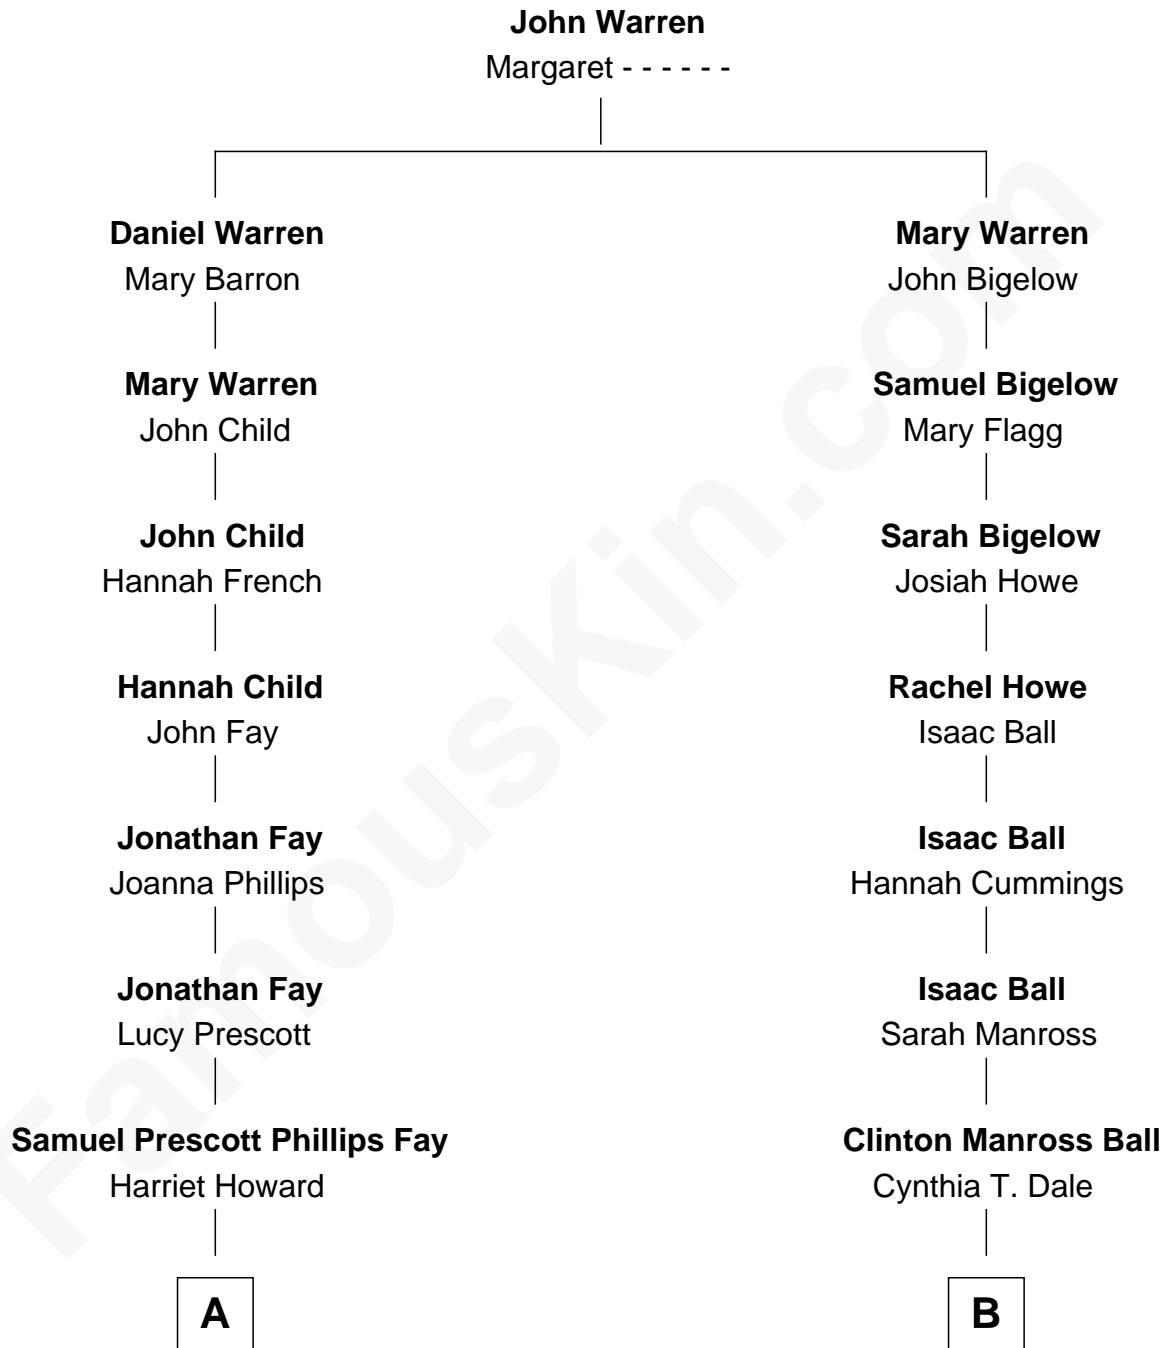

# FamousKin.com Relationship Chart of

**George H. W. Bush**

*41st U.S. President*

9th cousin 2 times removed of

**Lucille Ball**

*TV Actress - "I Love Lucy"*

**A**

**Samuel Howard Fay**  
Susan Montfort Shellman

**Harriet Eleanor Fay**  
Rev. James Smith Bush

**Samuel Prescott Bush**  
Flora Sheldon

**Prescott Sheldon Bush**  
Dorothy Wear Walker

**George H. W. Bush**  
*41st U.S. President*

**B**

**Jasper Clinton Ball**  
Nellie Rebecca Durrell

**Henry Durrell Ball**  
Desiree Evelyn Hunt

**Lucille Ball**  
*TV Actress - "I Love Lucy"*