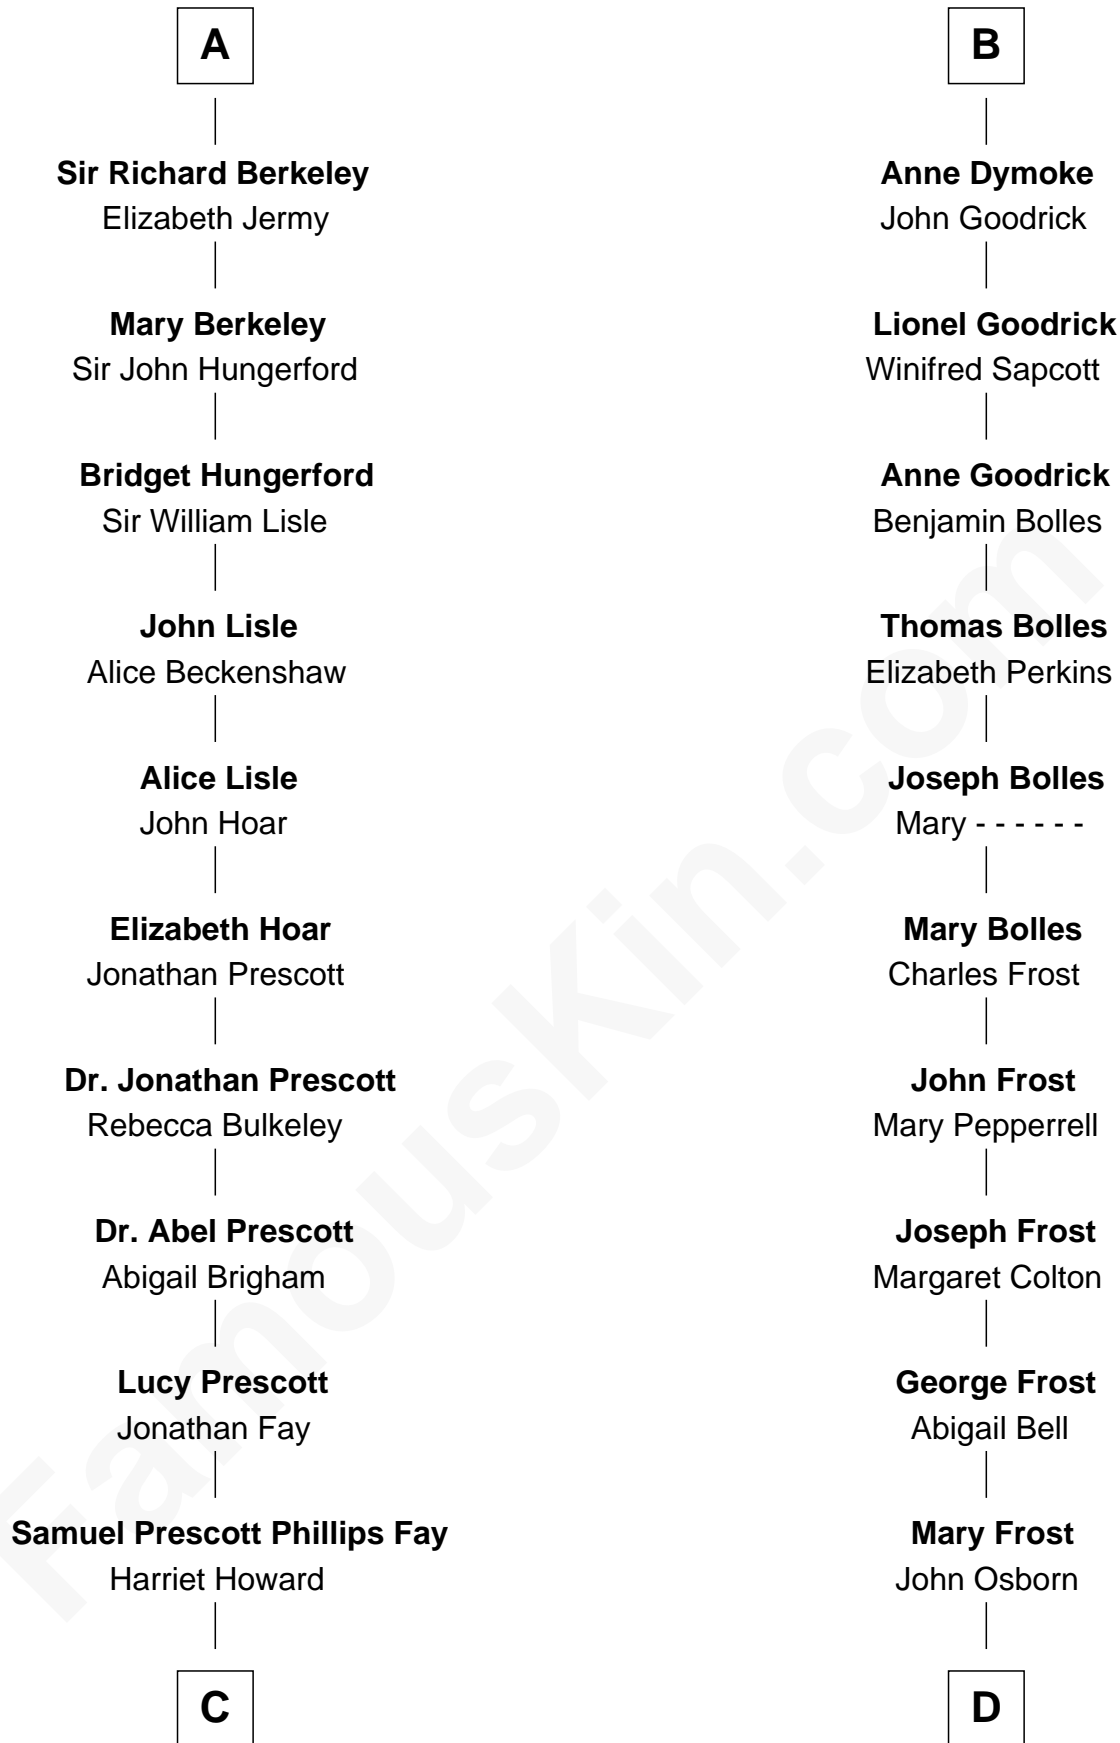

FamousKin.com Relationship Chart of

George H. W. Bush

41st U.S. President

21st cousin of

Lucille Ball

TV Actress - "I Love Lucy"

Sir Maurice de Berkeley

Eve la Zouche

Maurice de Berkeley

Margaret - - - - -

Thomas Berkeley

Catherine Botetourte

Maurice Berkeley

Johanna Denham

Maurice Berkeley

Ellen Montfort

Joan de Waterton

Margaret de Welles

Sir Thomas Dymoke

Sir Lionel Dymoke

Joanna Griffith

B

C

Samuel Howard Fay
Susan Montfort Shellman

Harriet Eleanor Fay
Rev. James Smith Bush

Samuel Prescott Bush
Flora Sheldon

Prescott Sheldon Bush
Dorothy Wear Walker

George H. W. Bush
41st U.S. President

D

Sally Bennet Osborn
Newman Durrell

George Osborn Durrell
Anne Jane Jewell