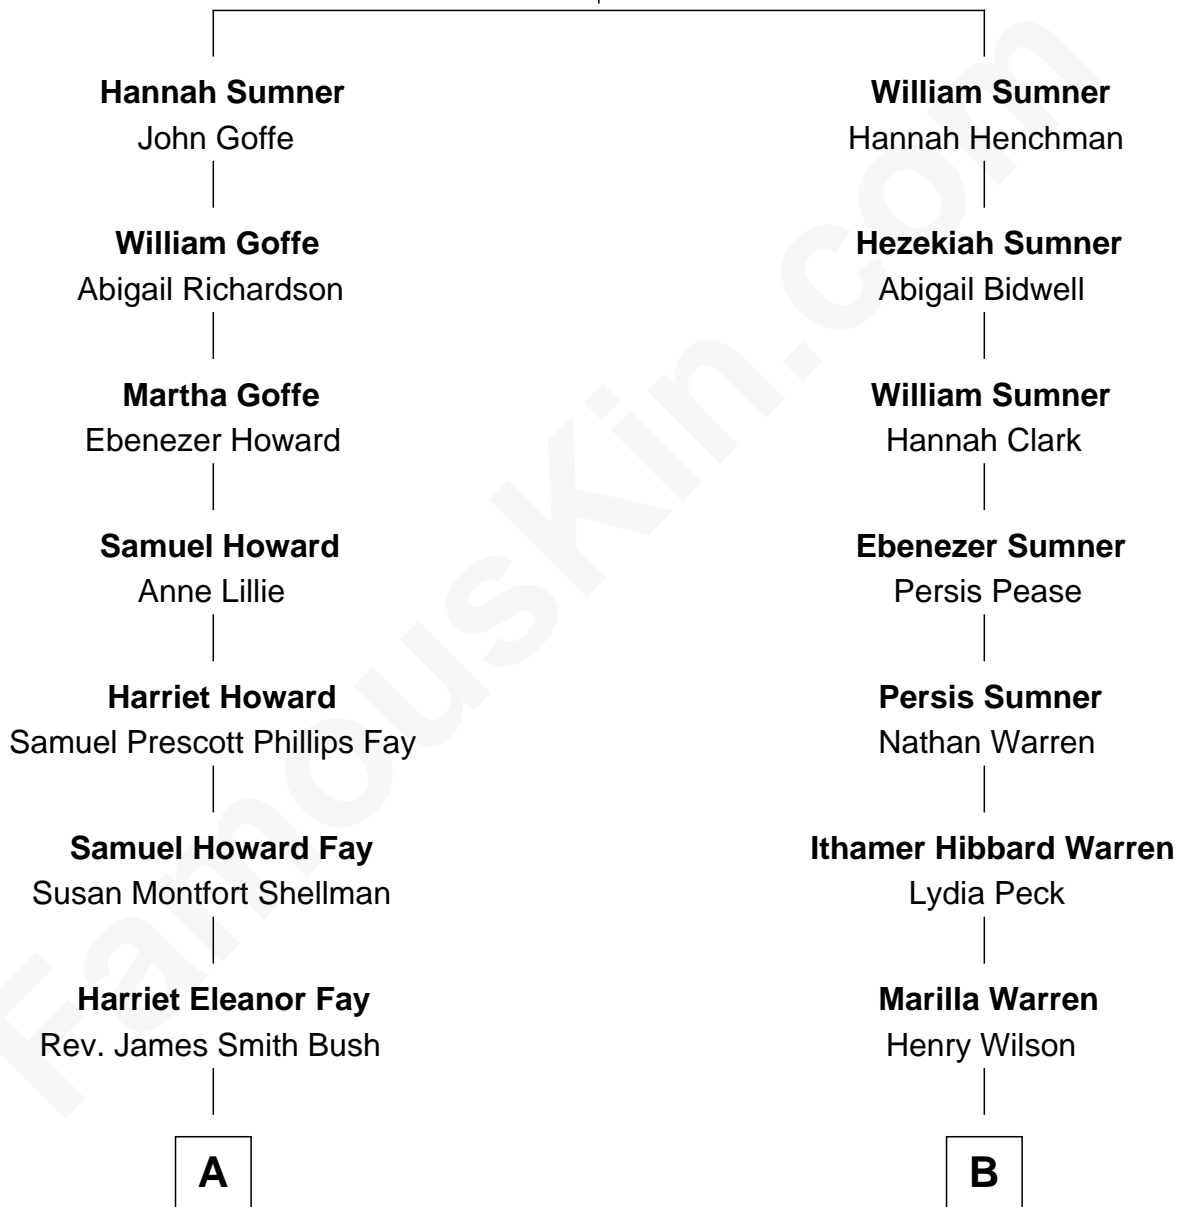

# FamousKin.com Relationship Chart of

**George H. W. Bush**

*41st U.S. President*

9th cousin 2 times removed of

**Brian Wilson**

*Co-Founder of The Beach Boys*

**William Sumner**  
Elizabeth Clement

**A**

**Samuel Prescott Bush**

Flora Sheldon

**Prescott Sheldon Bush**

Dorothy Wear Walker

**George H. W. Bush**

*41st U.S. President*

**B**

**George Washington Wilson**

Mary Bailey

**William Henry Wilson**

Alta Lenora Chitwood

**William Coral Wilson**

Edith Sophia Sthole

**Murray Gage Wilson**

Audree Neva Korthof

**Brian Wilson**