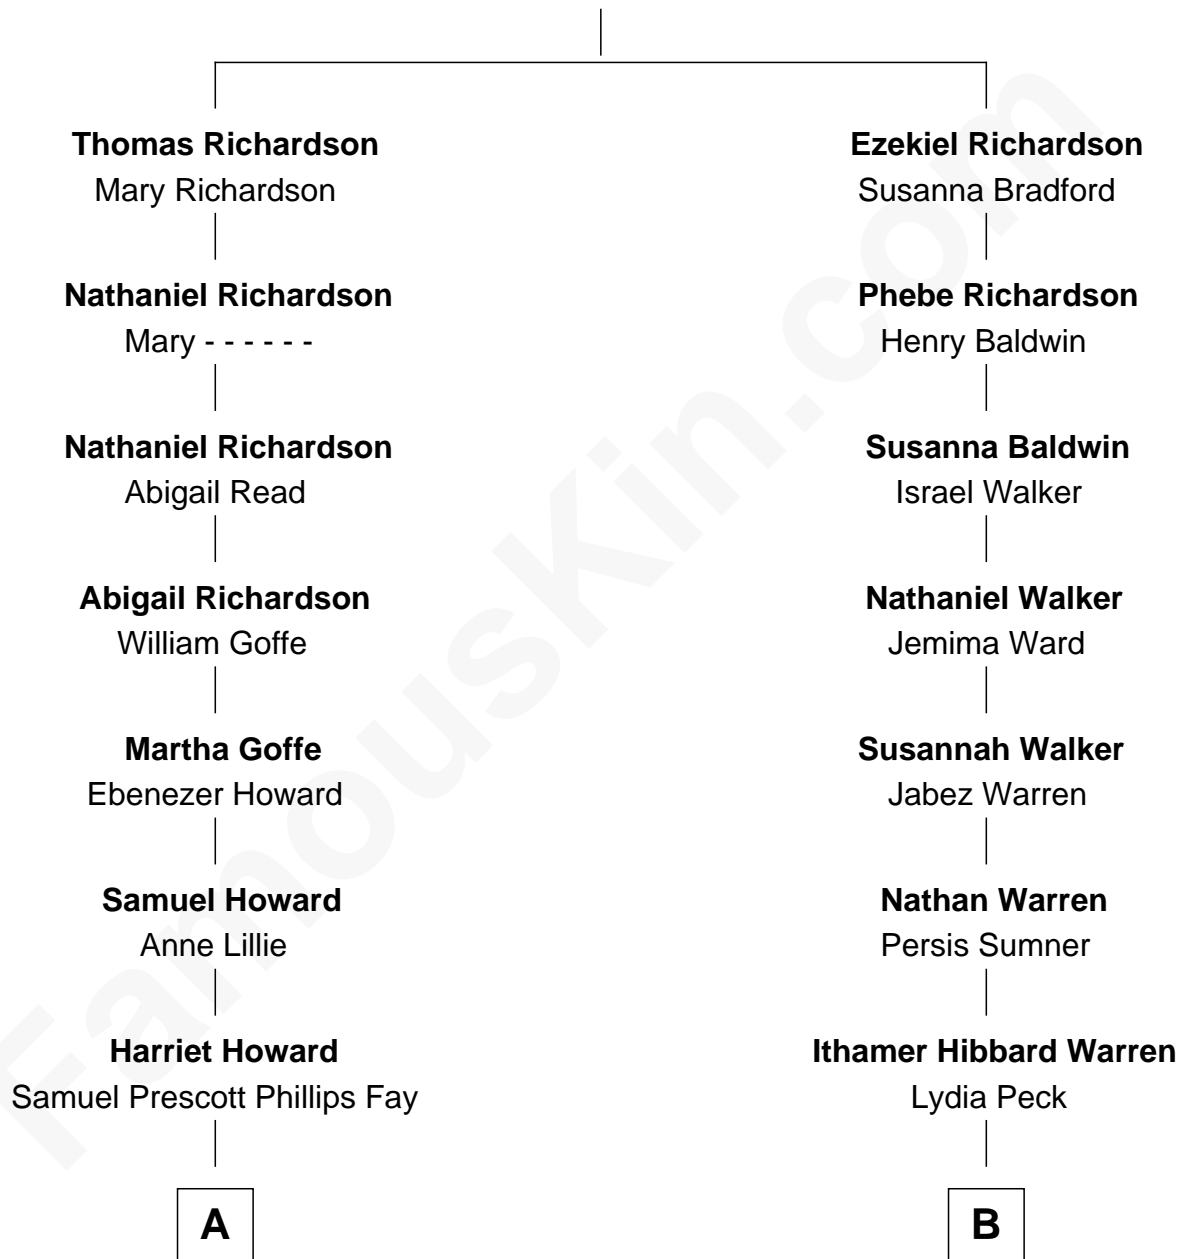

FamousKin.com Relationship Chart of

George H. W. Bush

41st U.S. President

11th cousin 1 time removed of

Dennis Wilson

Co-Founder of The Beach Boys

Thomas Richardson

Catherine Duxford

A

Samuel Howard Fay
Susan Montfort Shellman

Harriet Eleanor Fay
Rev. James Smith Bush

Samuel Prescott Bush
Flora Sheldon

Prescott Sheldon Bush
Dorothy Wear Walker

George H. W. Bush
41st U.S. President

B

Marilla Warren
Henry Wilson

George Washington Wilson
Mary Bailey

William Henry Wilson
Alta Lenora Chitwood

William Coral Wilson
Edith Sophia Sthole

Murray Gage Wilson
Audree Neva Korthof

Dennis Wilson
Co-Founder of The Beach Boys