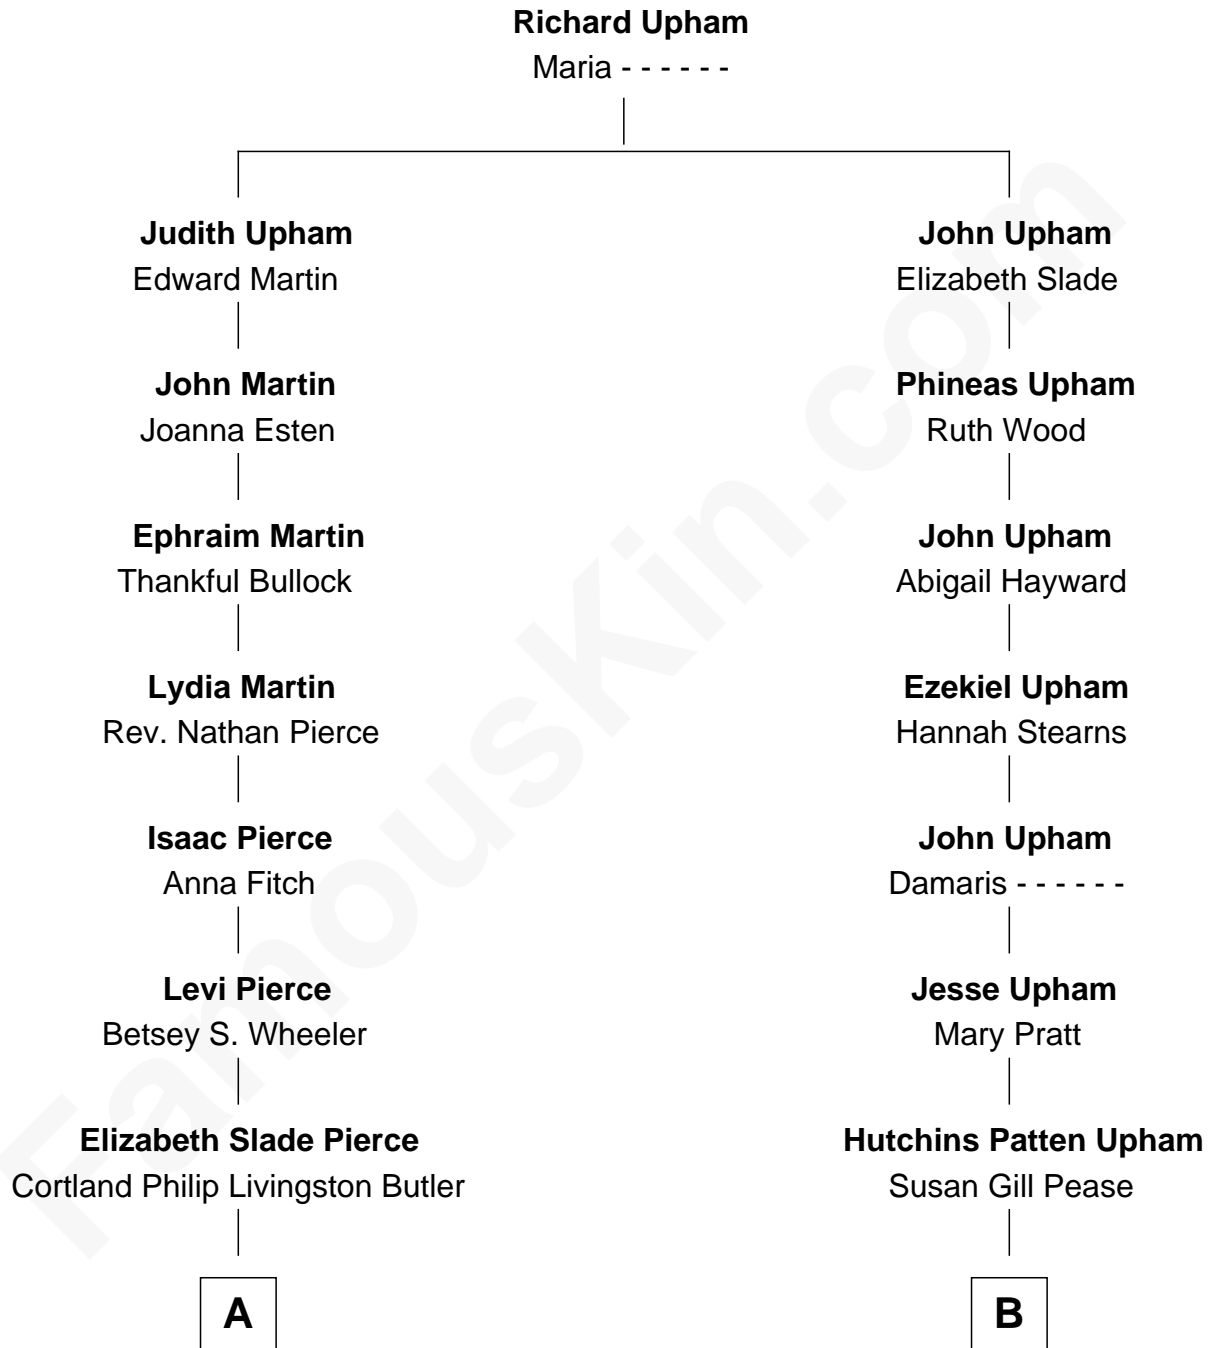

**FamousKin.com**  
**Relationship Chart of**  
**George H. W. Bush**  
*41st U.S. President*

9th cousin 1 time removed of

**Robert H. Goddard**  
*Inventor of First Liquid-propelled Rocket*

**A**

**Mary Elizabeth Butler**  
Robert Emmet Sheldon

**Flora Sheldon**  
Samuel Prescott Bush

**Prescott Sheldon Bush**  
Dorothy Wear Walker

**George H. W. Bush**  
*41st U.S. President*

**B**

**Mary Pease Upham**  
Nahum Parks Goddard

**Nahum Danford Goddard**  
Fannie Louise Hoyt

**Robert H. Goddard**  
*Rocket Scientist*

FamousKin.com