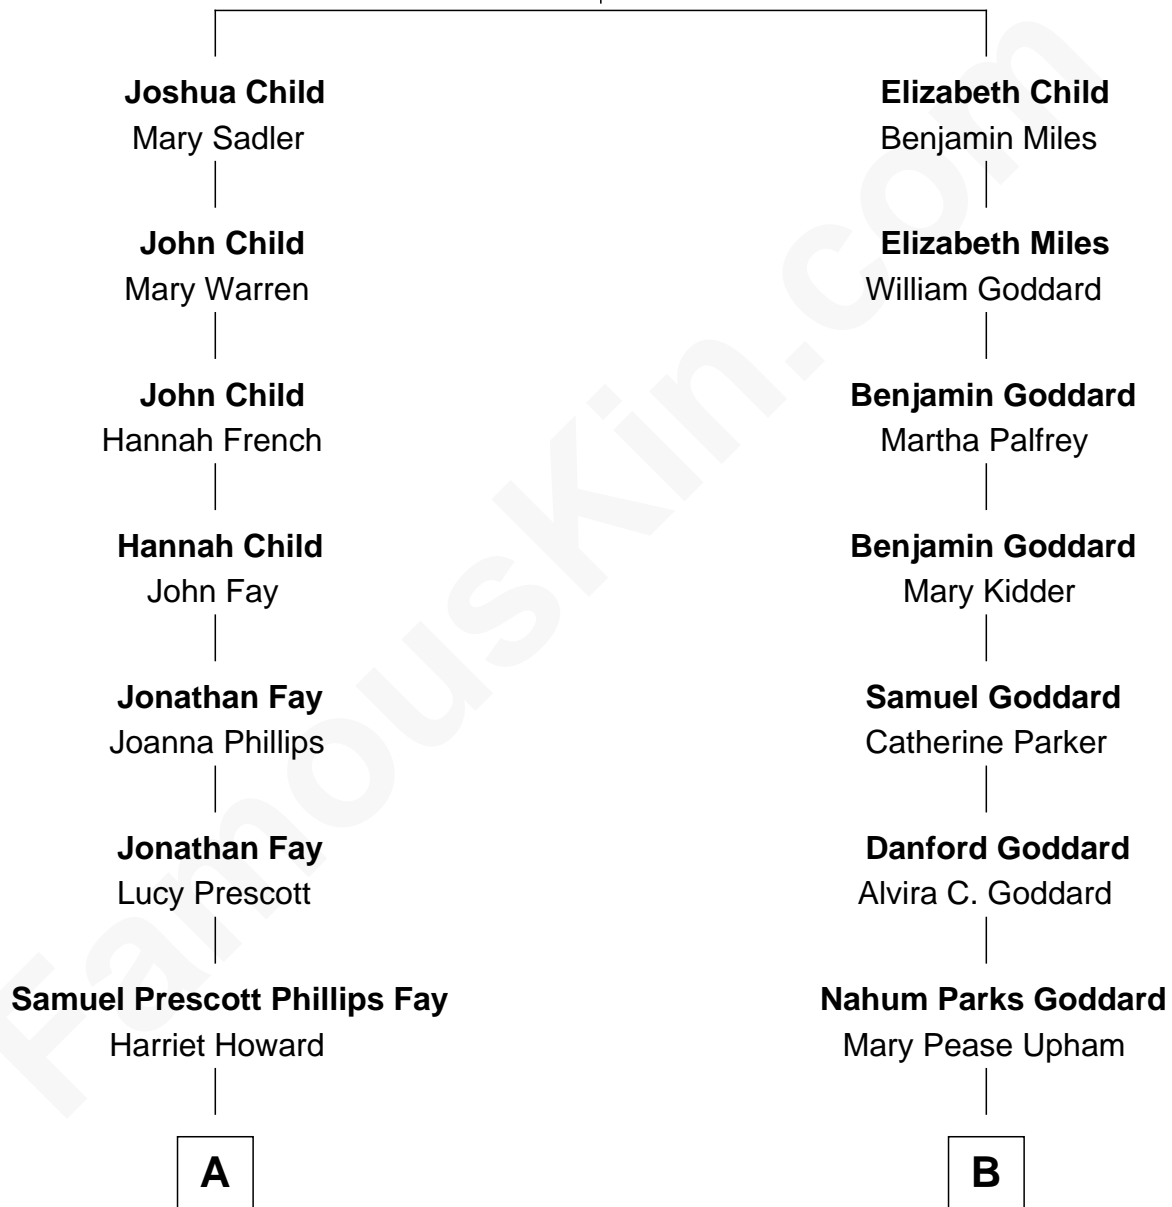

FamousKin.com Relationship Chart of

George H. W. Bush

41st U.S. President

8th cousin 3 times removed of

Robert H. Goddard

Inventor of First Liquid-propelled Rocket

Wolston Child

Ellen Empson

A

Samuel Howard Fay
Susan Montfort Shellman

Harriet Eleanor Fay
Rev. James Smith Bush

Samuel Prescott Bush
Flora Sheldon

Prescott Sheldon Bush
Dorothy Wear Walker

George H. W. Bush
41st U.S. President

B

Nahum Danford Goddard
Fannie Louise Hoyt