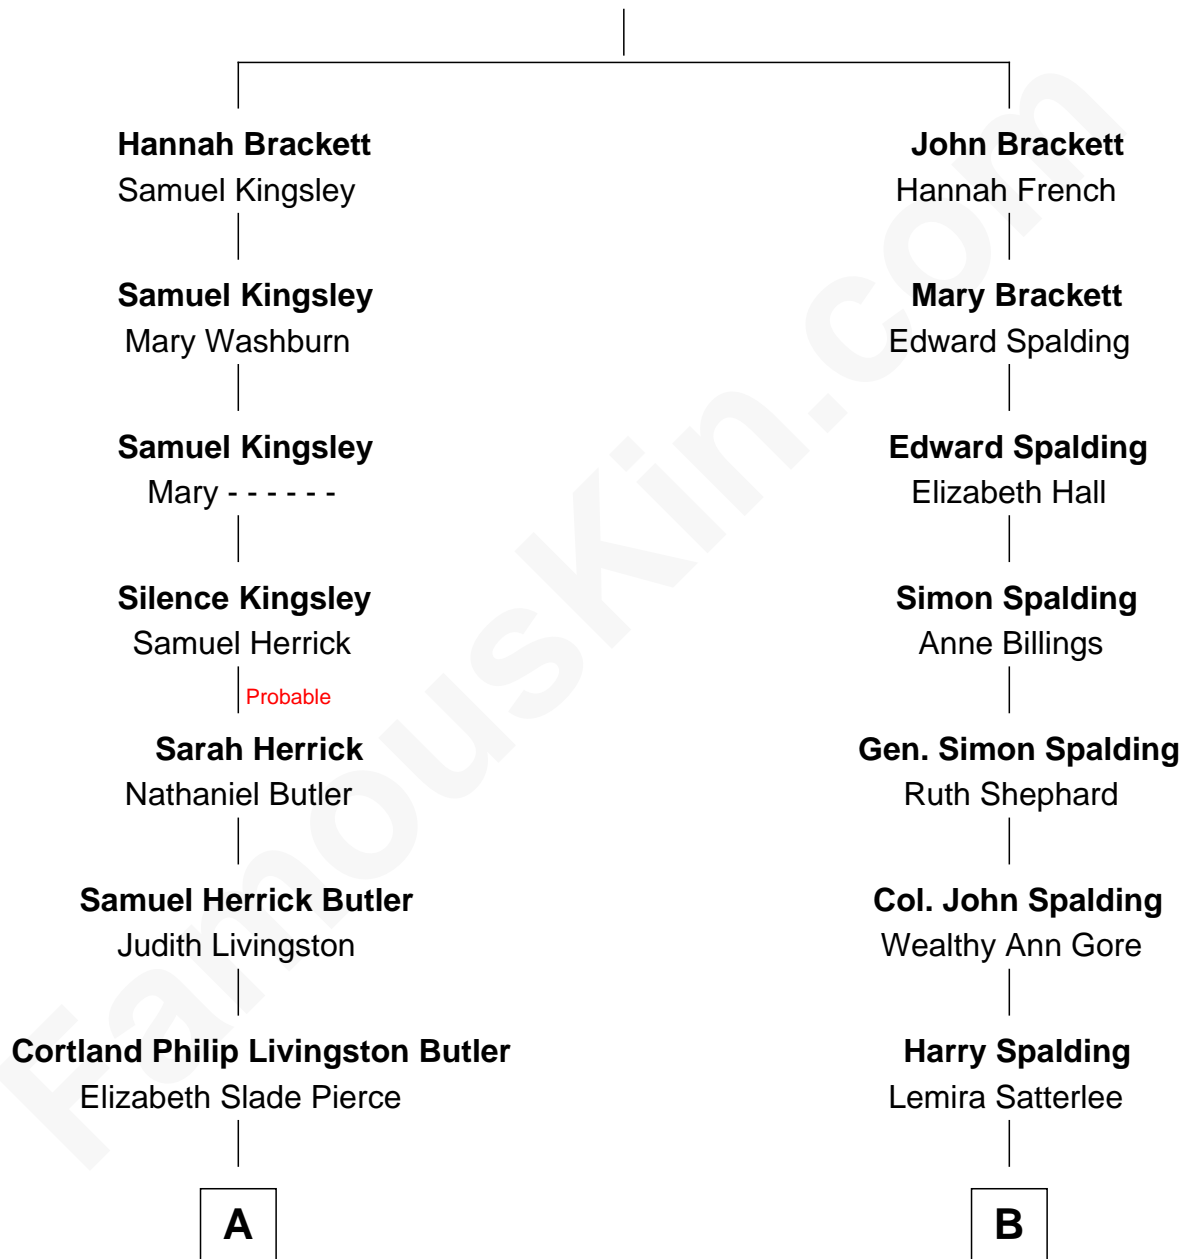

FamousKin.com Relationship Chart of

George H. W. Bush

41st U.S. President

8th cousin 2 times removed of

Albert G. Spalding

Co-Founder of Spalding Sporting Goods Co.

Richard Brackett

Alice Blower

A

Mary Elizabeth Butler
Robert Emmet Sheldon

Flora Sheldon
Samuel Prescott Bush

Prescott Sheldon Bush
Dorothy Wear Walker

George H. W. Bush
41st U.S. President

B

James Lawrence Spalding
Harriet I. Goodwill

Albert G. Spalding
Co-Founder, Spalding Sporting Goods