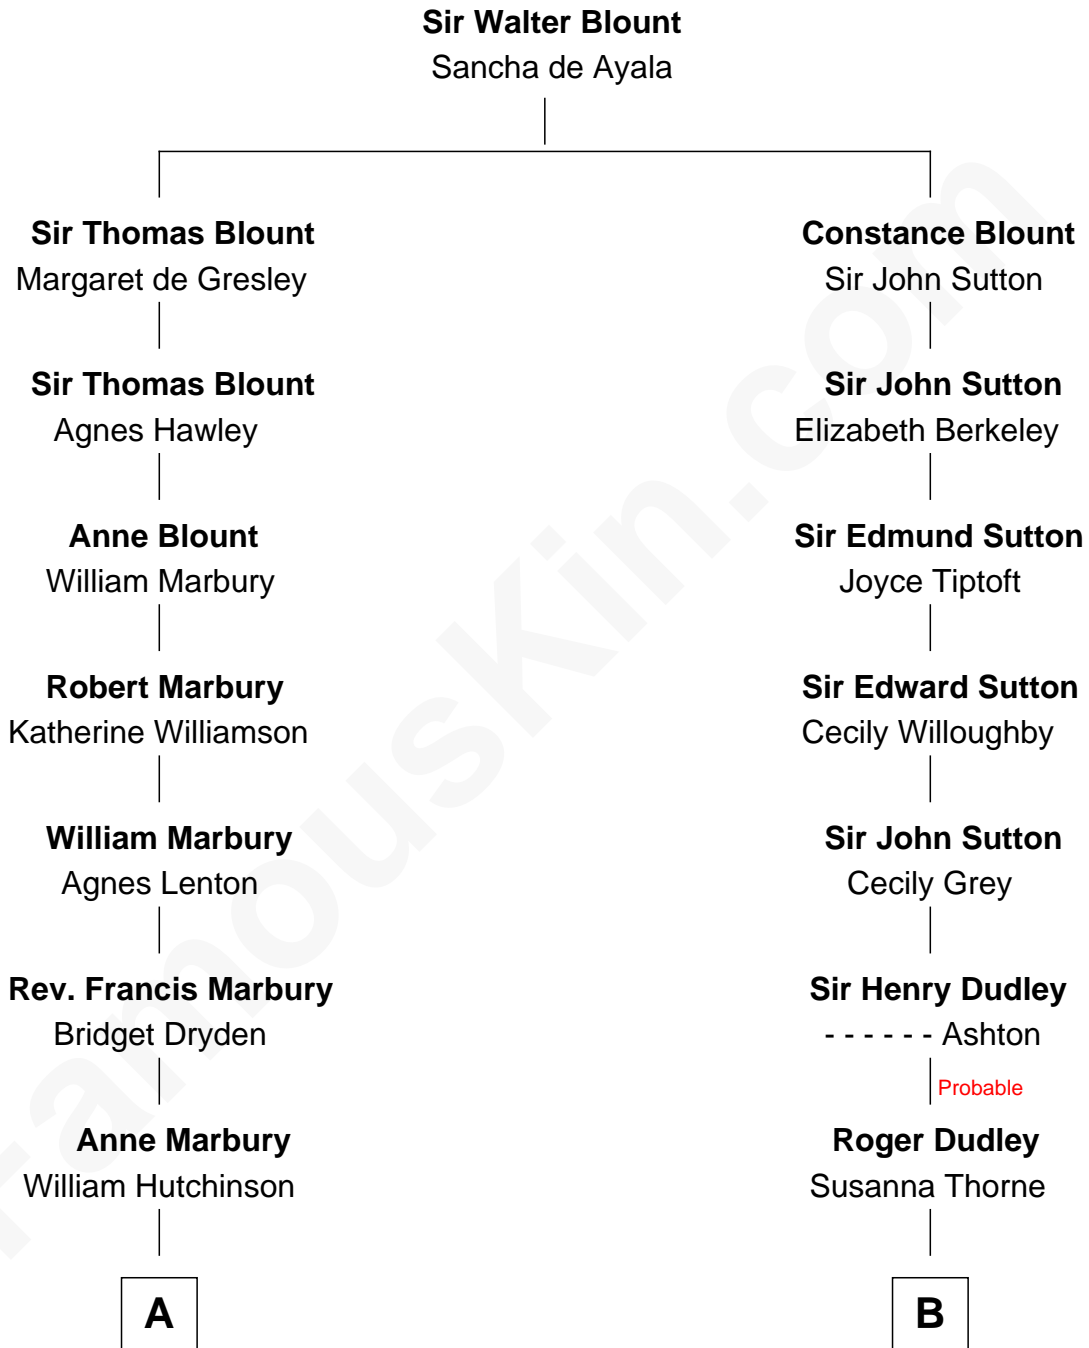

**FamousKin.com**  
**Relationship Chart of**  
**George H. W. Bush**  
*41st U.S. President*

**15th cousin 3 times removed of**  
**John Brown**  
*American Abolitionist*

**C**

—  
**Prescott Sheldon Bush**

Dorothy Wear Walker

—  
**George H. W. Bush**

*41st U.S. President*

FamousKin.com