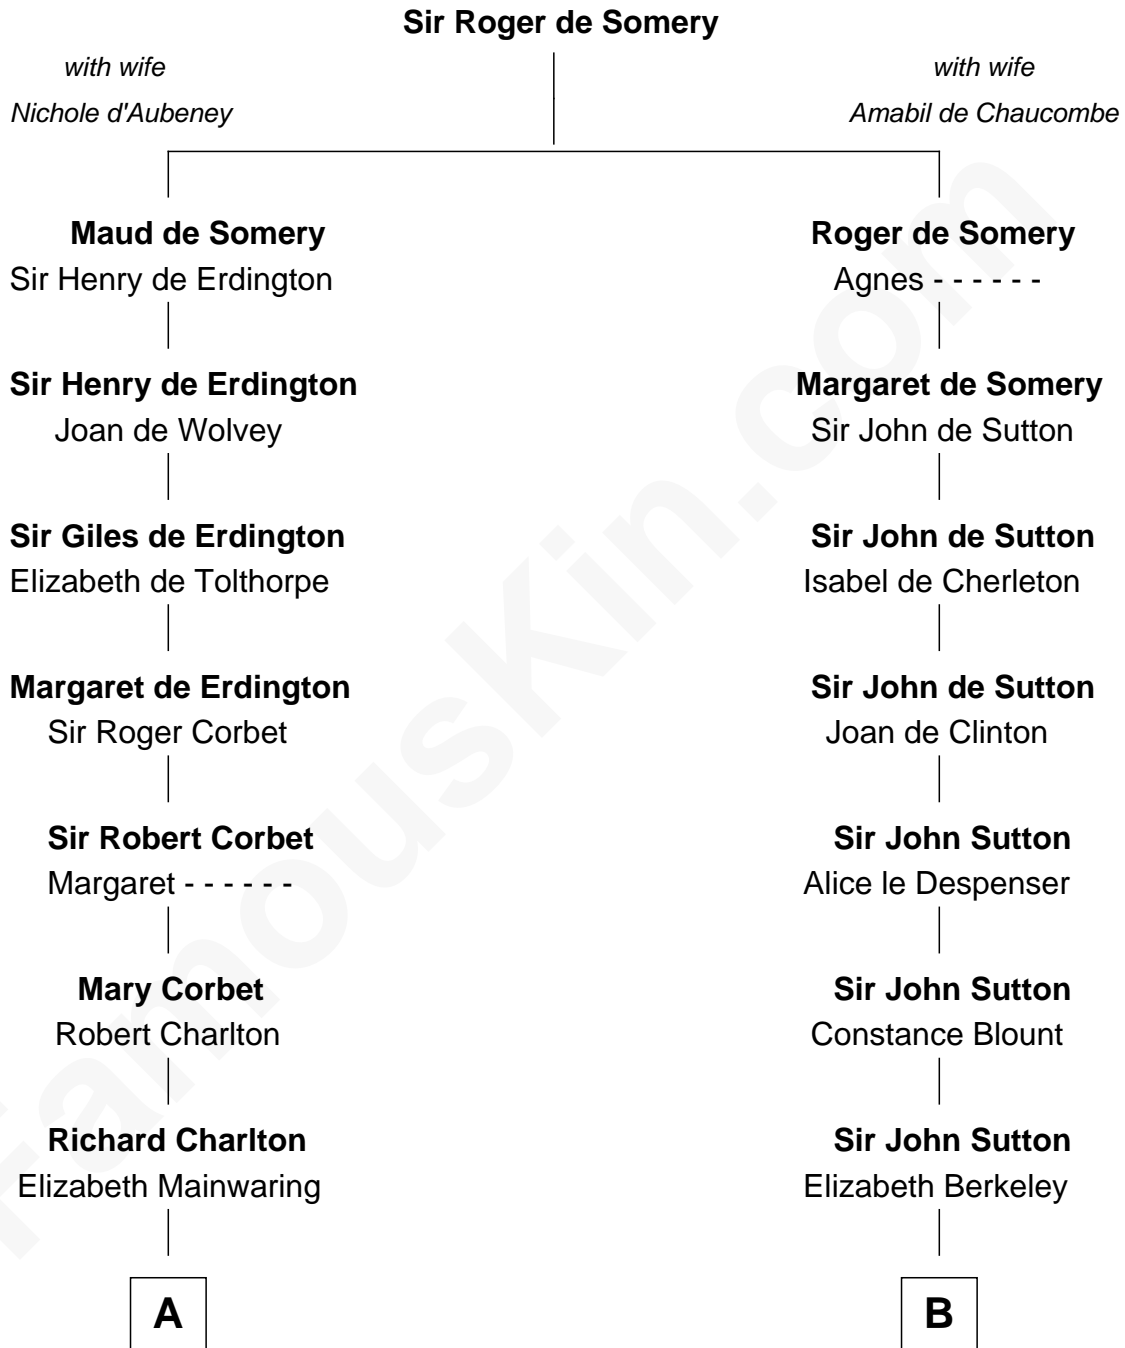

FamousKin.com
Relationship Chart of
George H. W. Bush
41st U.S. President

20th cousin 1 time removed of
John Brown
American Abolitionist

C

Samuel Howard Fay
Susan Montfort Shellman

Harriet Eleanor Fay
Rev. James Smith Bush

Samuel Prescott Bush
Flora Sheldon

Prescott Sheldon Bush
Dorothy Wear Walker

George H. W. Bush
41st U.S. President

D

Oliver Humphrey
Sarah Garrett

Ruth Humphrey
Gideon Mills

Ruth Mills
Owen Brown

John Brown
American Abolitionist