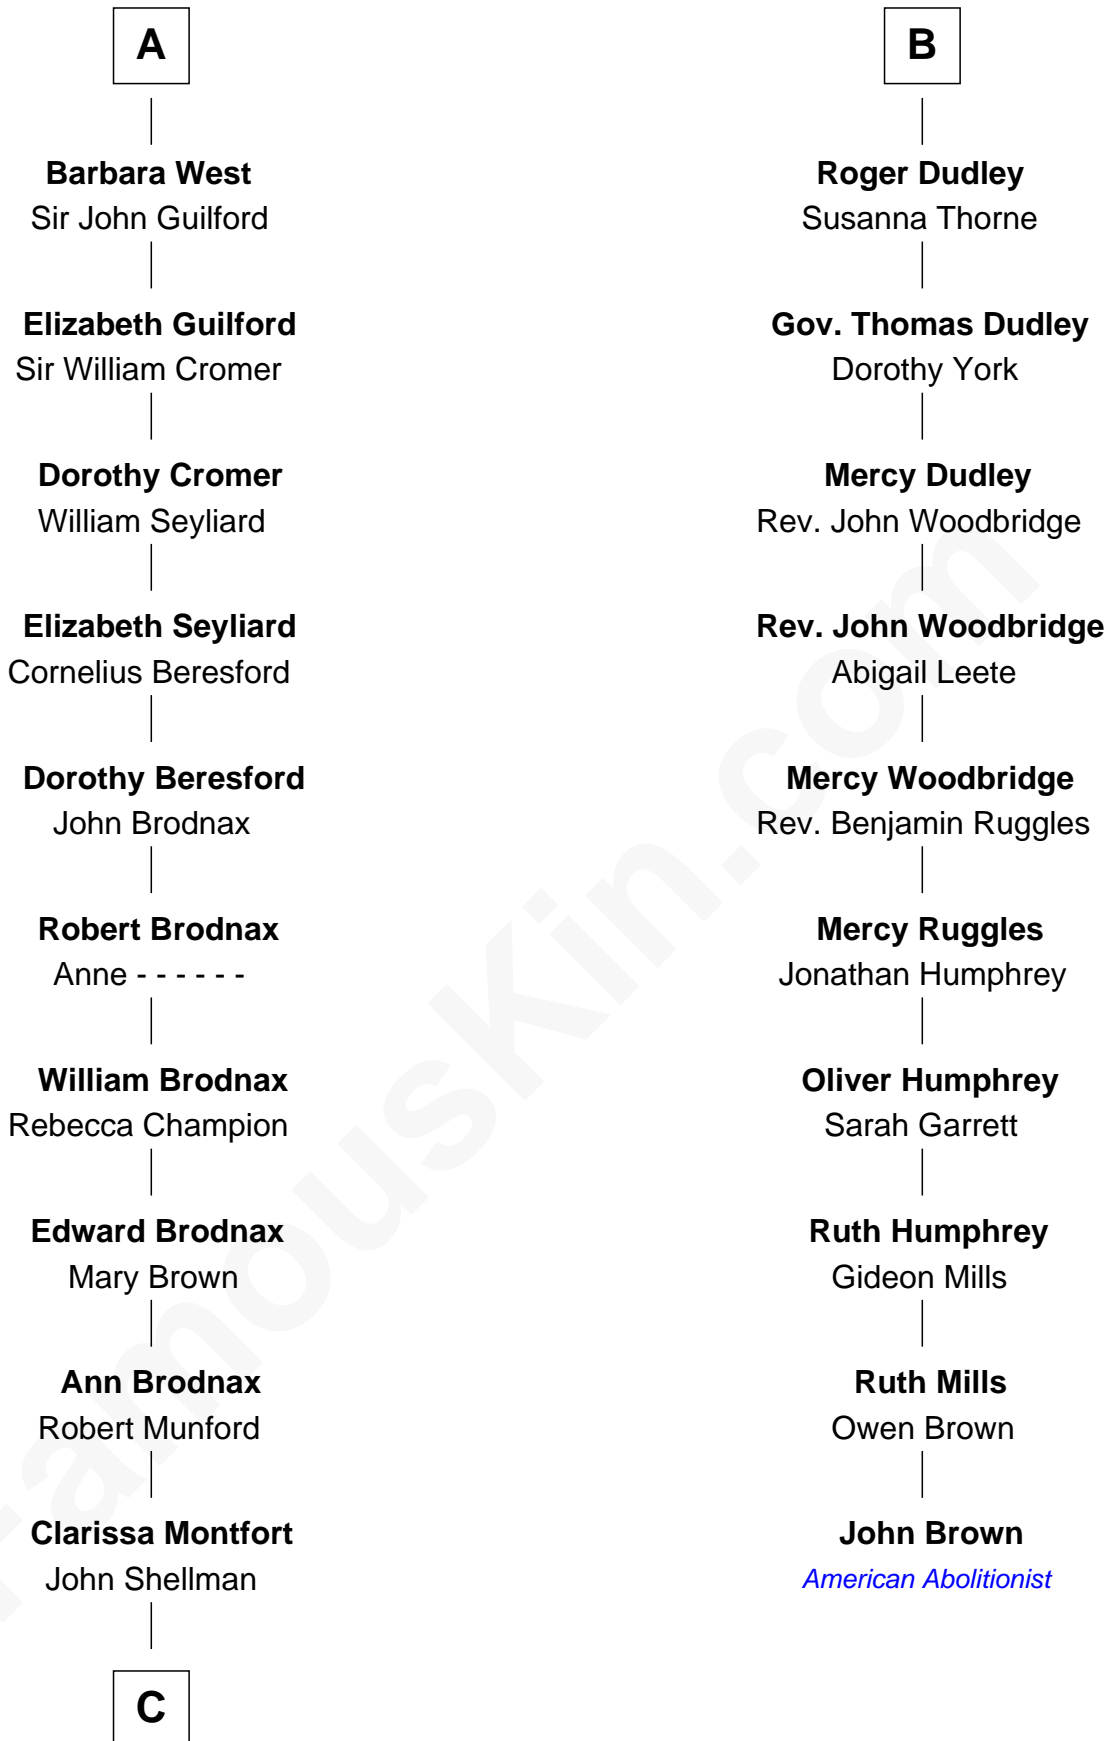

FamousKin.com
Relationship Chart of
George H. W. Bush
41st U.S. President

16th cousin 5 times removed of

John Brown
American Abolitionist

C

—
Susan Montfort Shellman

Samuel Howard Fay

—
Harriet Eleanor Fay

Rev. James Smith Bush

—
Samuel Prescott Bush

Flora Sheldon

—
Prescott Sheldon Bush

Dorothy Wear Walker

—
George H. W. Bush

41st U.S. President

FamousKin.com