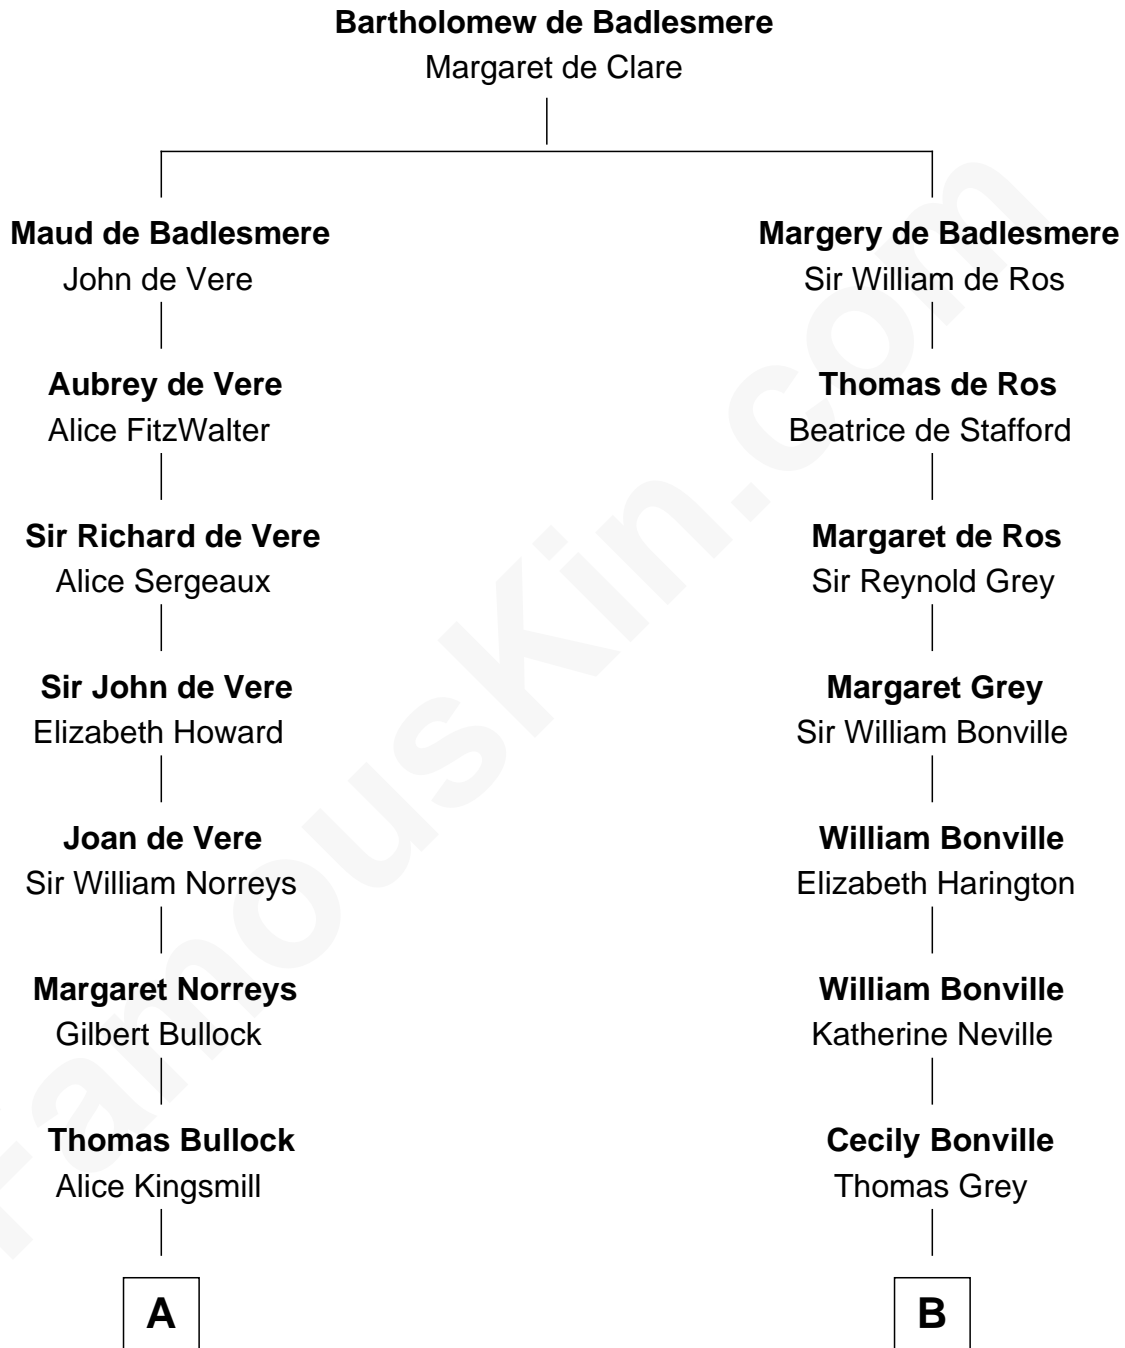

FamousKin.com
Relationship Chart of
George H. W. Bush
41st U.S. President

18th cousin 2 times removed of
John Brown
American Abolitionist

C

Harriet Eleanor Fay
Rev. James Smith Bush

Samuel Prescott Bush
Flora Sheldon

Prescott Sheldon Bush
Dorothy Wear Walker

George H. W. Bush
41st U.S. President

D

Ruth Mills
Owen Brown

John Brown
American Abolitionist

FamousKin.com