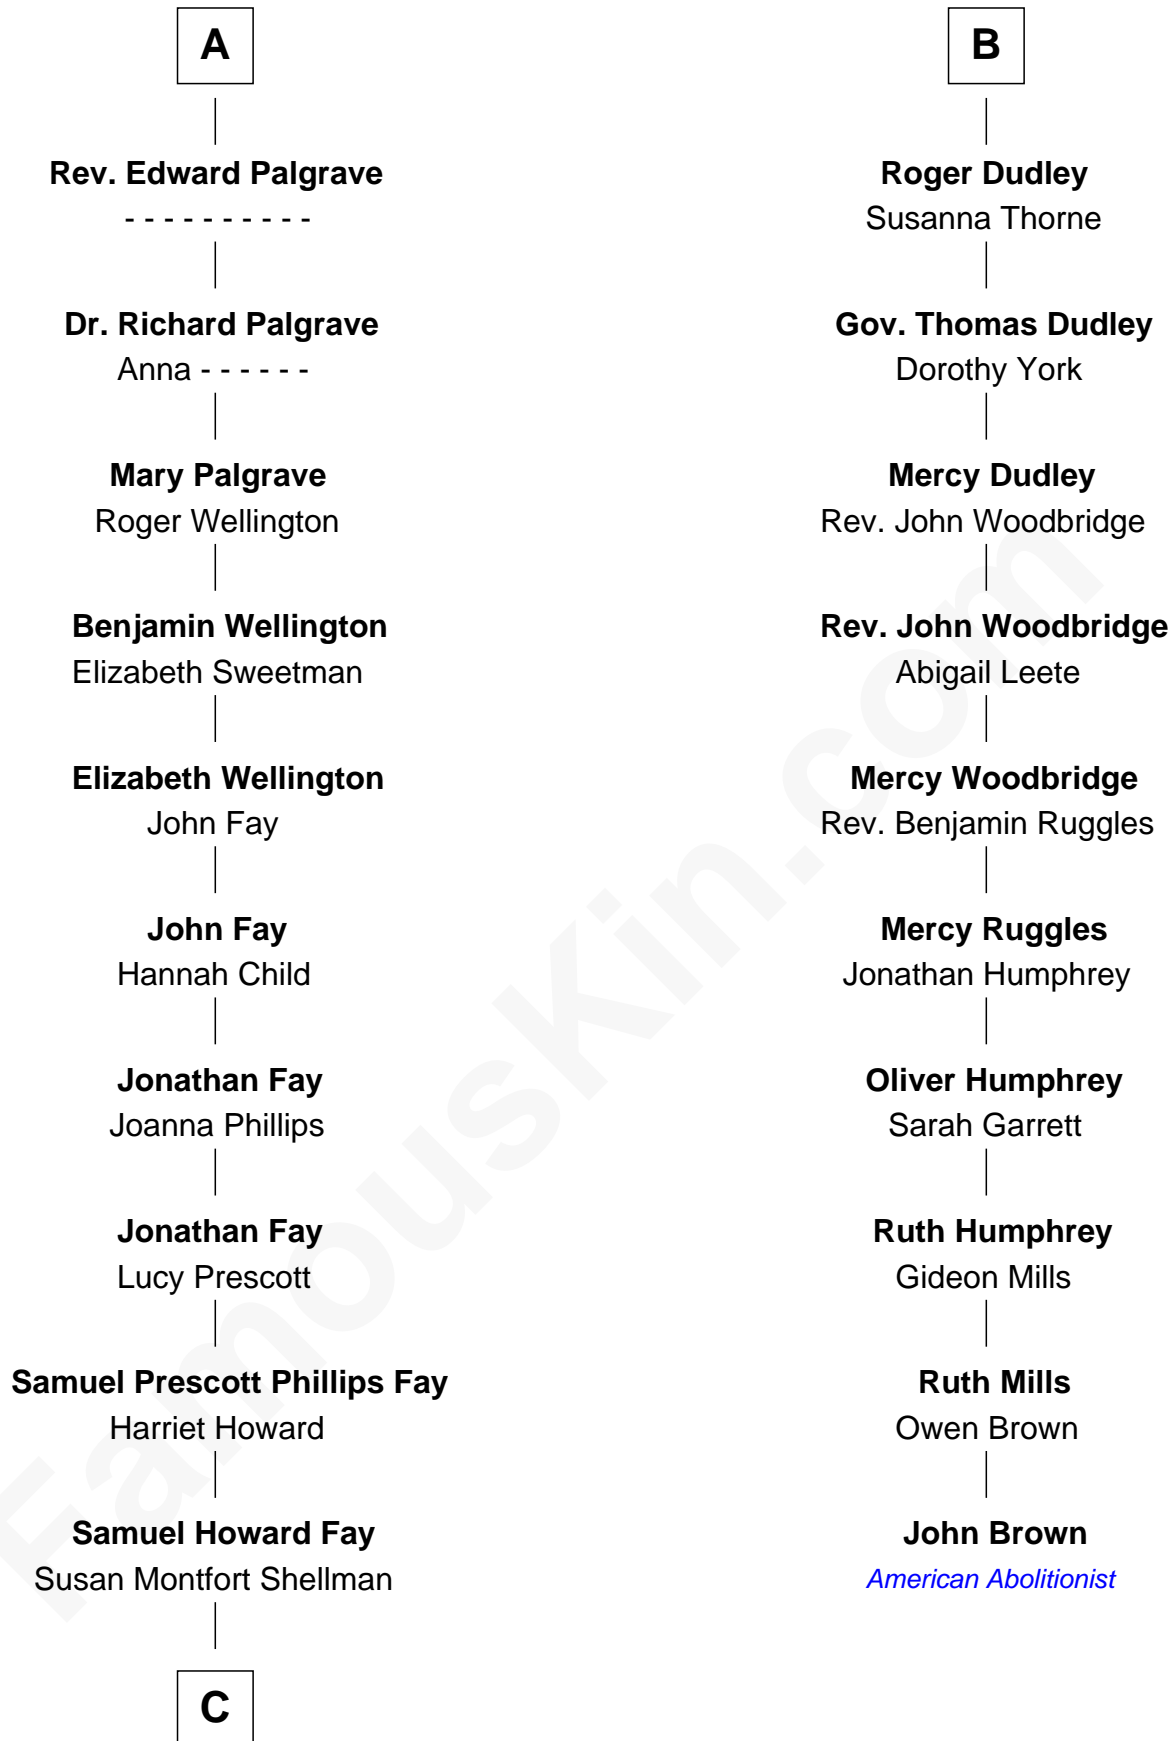

FamousKin.com
Relationship Chart of
George H. W. Bush
41st U.S. President

16th cousin 4 times removed of
John Brown
American Abolitionist

C

—
Harriet Eleanor Fay
Rev. James Smith Bush

—
Samuel Prescott Bush
Flora Sheldon

—
Prescott Sheldon Bush
Dorothy Wear Walker

—
George H. W. Bush
41st U.S. President

FamousKin.com