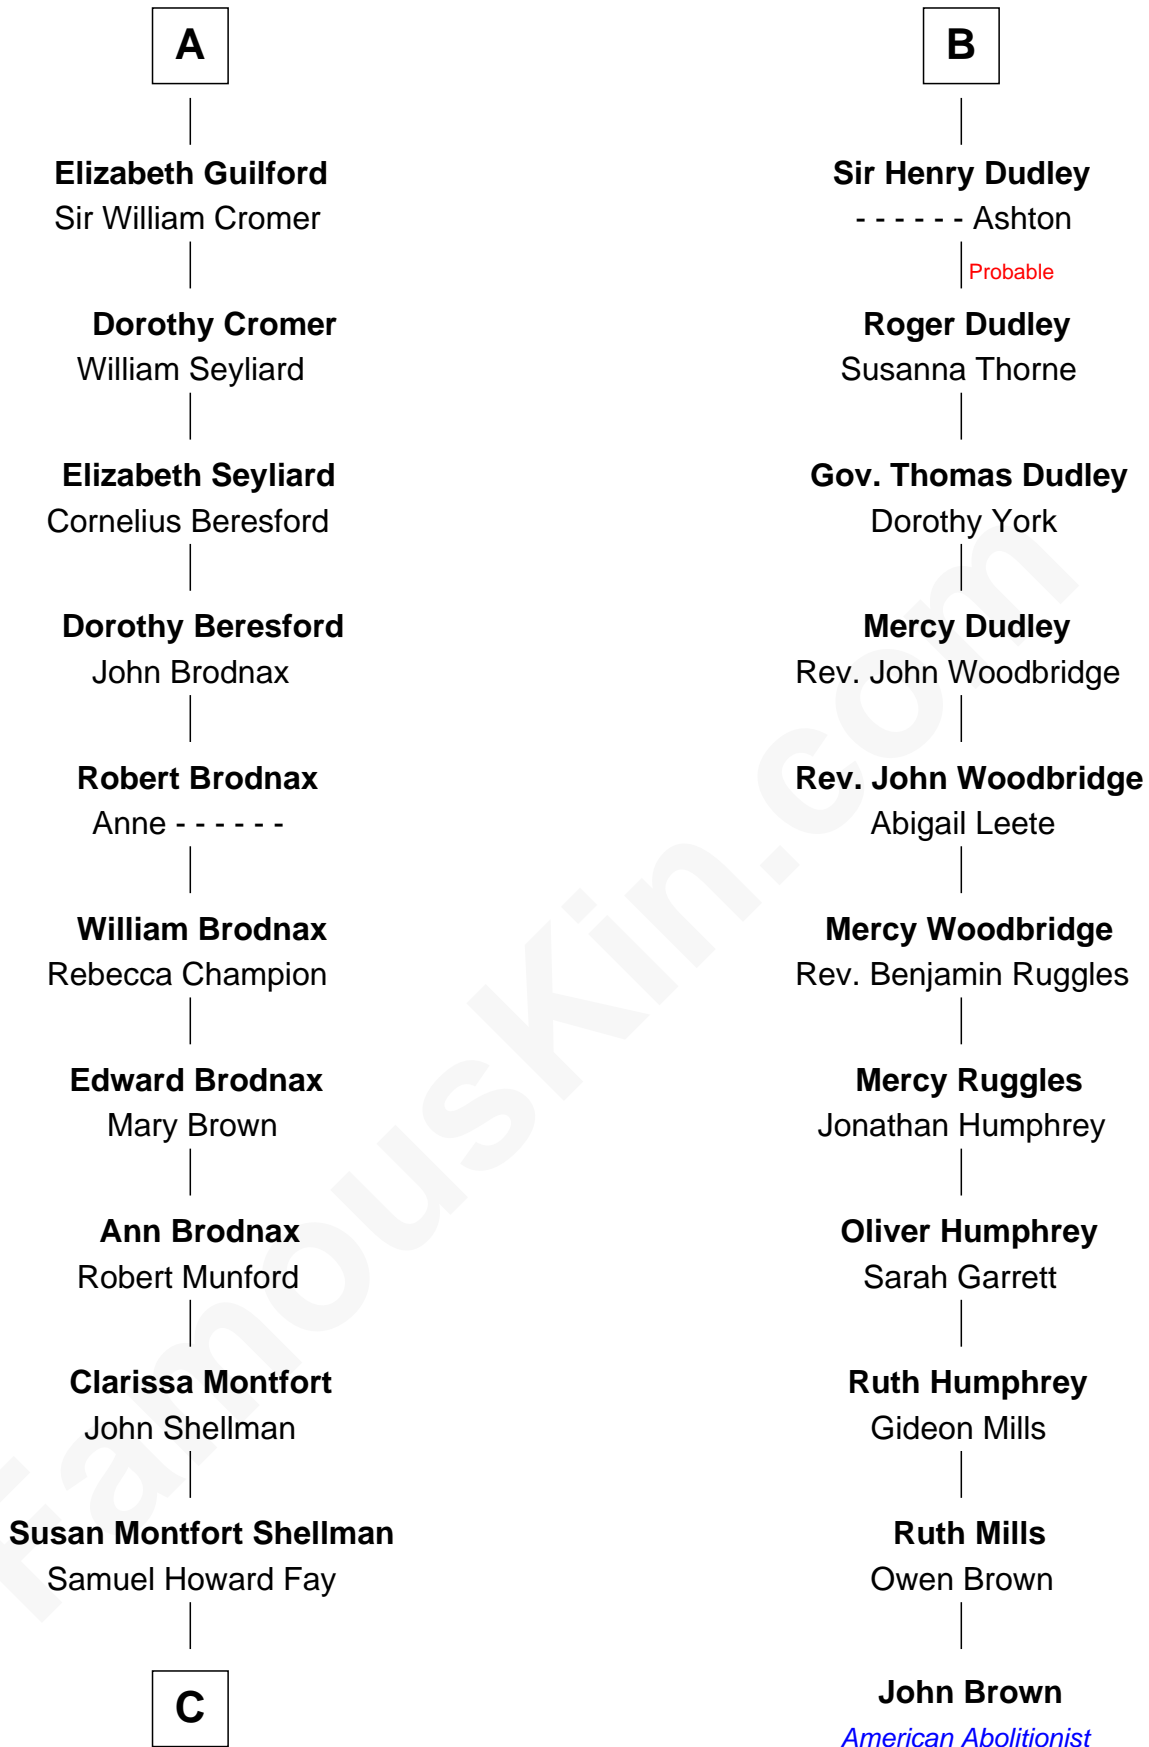

**FamousKin.com**  
**Relationship Chart of**  
**George H. W. Bush**  
*41st U.S. President*

**17th cousin 3 times removed of**  
**John Brown**  
*American Abolitionist*

**Sir Robert de Holland**  
 Maude la Zouche

**C**

—  
**Harriet Eleanor Fay**  
Rev. James Smith Bush

—  
**Samuel Prescott Bush**  
Flora Sheldon

—  
**Prescott Sheldon Bush**  
Dorothy Wear Walker

—  
**George H. W. Bush**  
*41st U.S. President*

FamousKin.com