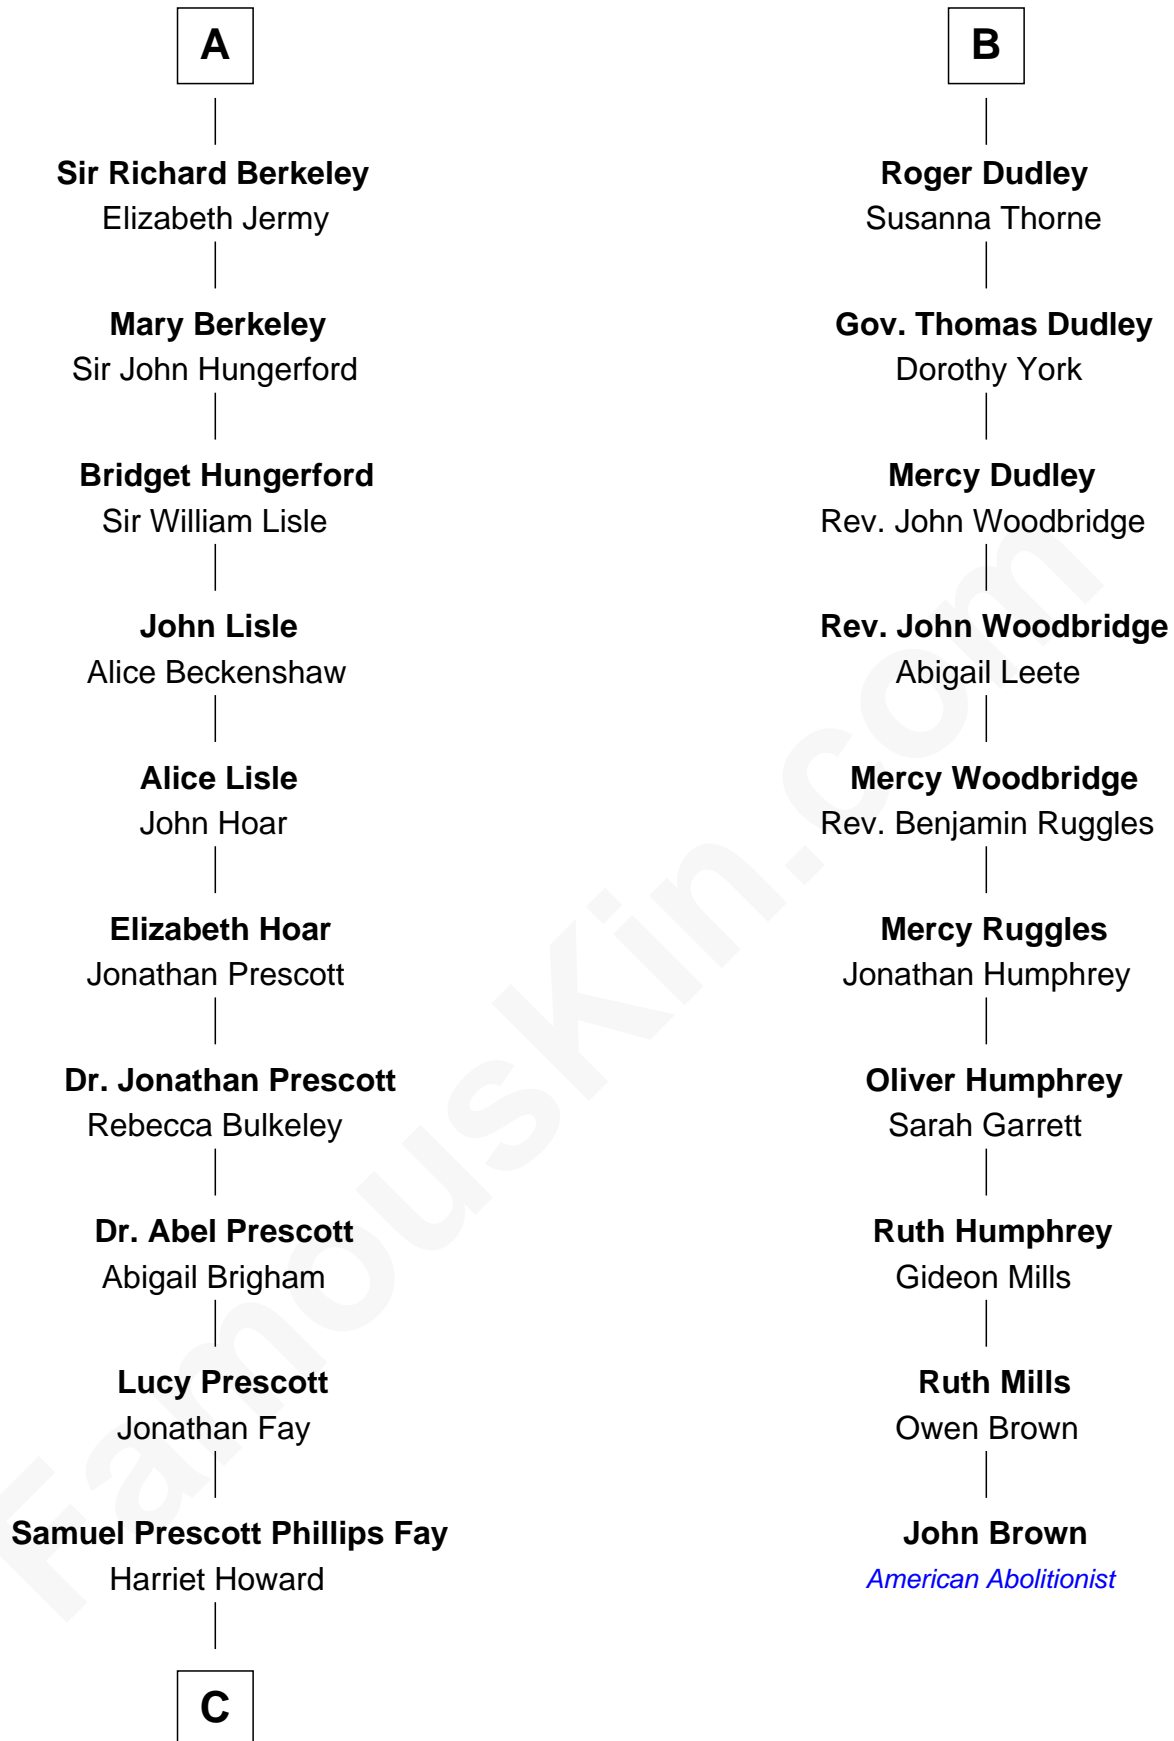

**FamousKin.com**  
**Relationship Chart of**  
**George H. W. Bush**  
*41st U.S. President*

**16th cousin 5 times removed of**  
**John Brown**  
*American Abolitionist*

**Sir Maurice de Berkeley**  
 Eve la Zouche

**Richard Berkeley**  
 Elizabeth Conningsby

**Sir John Berkeley**  
 Isabel Dennis

**A**

**Thomas de Berkeley**  
 Katherine de Clyvedon

**Sir John Berkeley**  
 Elizabeth Betteshorne

**Elizabeth Berkeley**  
 Sir John Sutton

**Sir Edmund Sutton**  
 Joyce Tiptoft

**Sir Edward Sutton**  
 Cecily Willoughby

**Sir John Sutton**  
 Cecily Grey

**Sir Henry Dudley**  
 - - - - - Ashton

Probable

**B**

**C**

—  
**Samuel Howard Fay**  
Susan Montfort Shellman

—  
**Harriet Eleanor Fay**  
Rev. James Smith Bush

—  
**Samuel Prescott Bush**  
Flora Sheldon

—  
**Prescott Sheldon Bush**  
Dorothy Wear Walker

—  
**George H. W. Bush**  
*41st U.S. President*

FamousKin.com