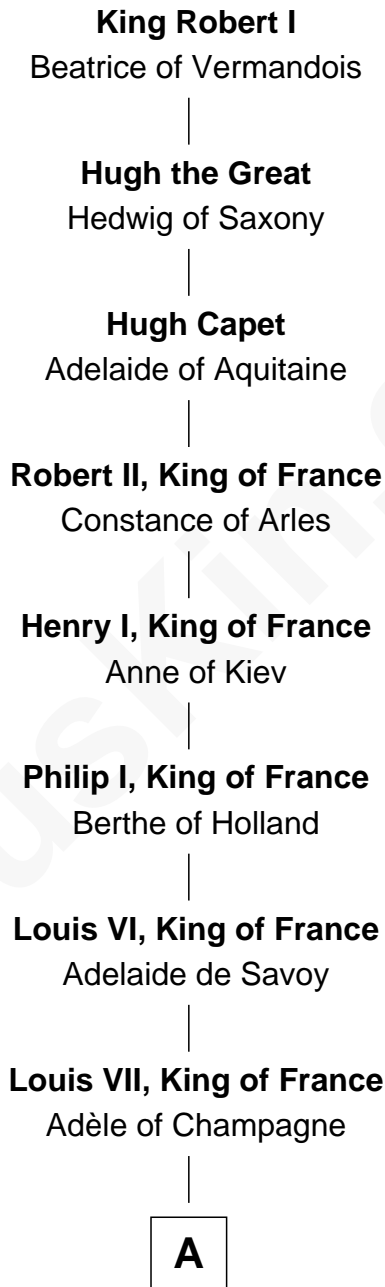

# FamousKin.com Relationship Chart of

**George H. W. Bush**

*41st U.S. President*

31st Great-grandson of

**King Robert I**

*King of France*

**A**

**Philip II Auguste, King of France**

Isabella of Hainault

**Louis VIII, King of France**

Blanche of Castile

**Robert I, Count of Artois**

Matilda of Brabant

**Blanche of Artois**

Edmund Plantagenet

**Henry Plantagenet**

Maud de Chaworth

**Joan of Lancaster**

John de Mowbray

**Eleanor Mowbray**

Roger de la Warre

**Joan de la Warre**

Sir Thomas West

**Sir Reynold West**