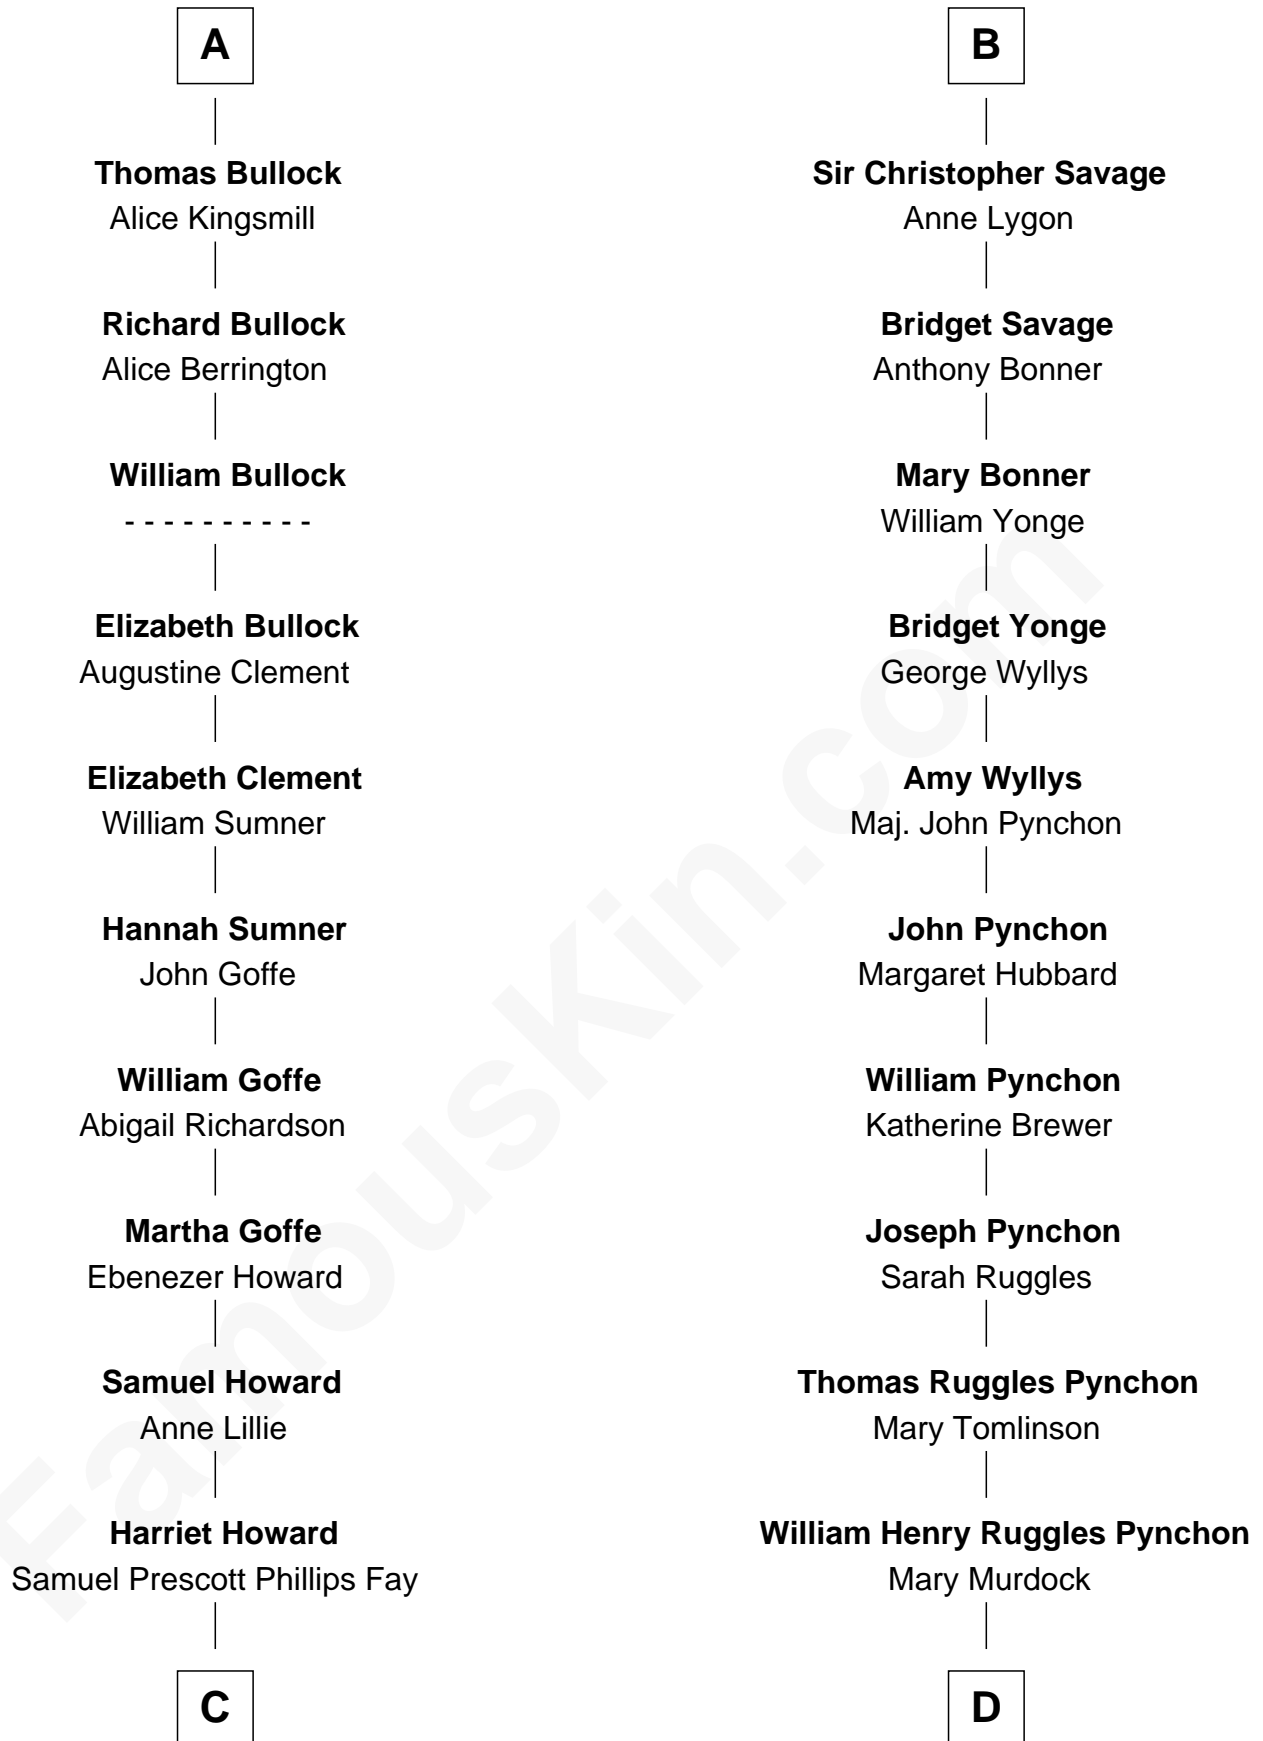

FamousKin.com Relationship Chart of

George H. W. Bush

41st U.S. President

20th cousin 1 time removed of

Thomas Pynchon

American Novelist

Thomas de Clare
Juliana FitzMaurice

Margaret de Clare
Bartholomew de Badlesmere

Elizabeth de Badlesmere
Sir William de Bohun

Elizabeth de Bohun
Sir Richard Fitzalan

Elizabeth Fitzalan
Sir Robert Goushill

Joan Goushill
Sir Thomas Stanley

Katherine Stanley
Sir John Savage

Sir Christopher Savage
Anne Stanley

B

C

Samuel Howard Fay
Susan Montfort Shellman

Harriet Eleanor Fay
Rev. James Smith Bush

Samuel Prescott Bush
Flora Sheldon

Prescott Sheldon Bush
Dorothy Wear Walker

George H. W. Bush
41st U.S. President

D