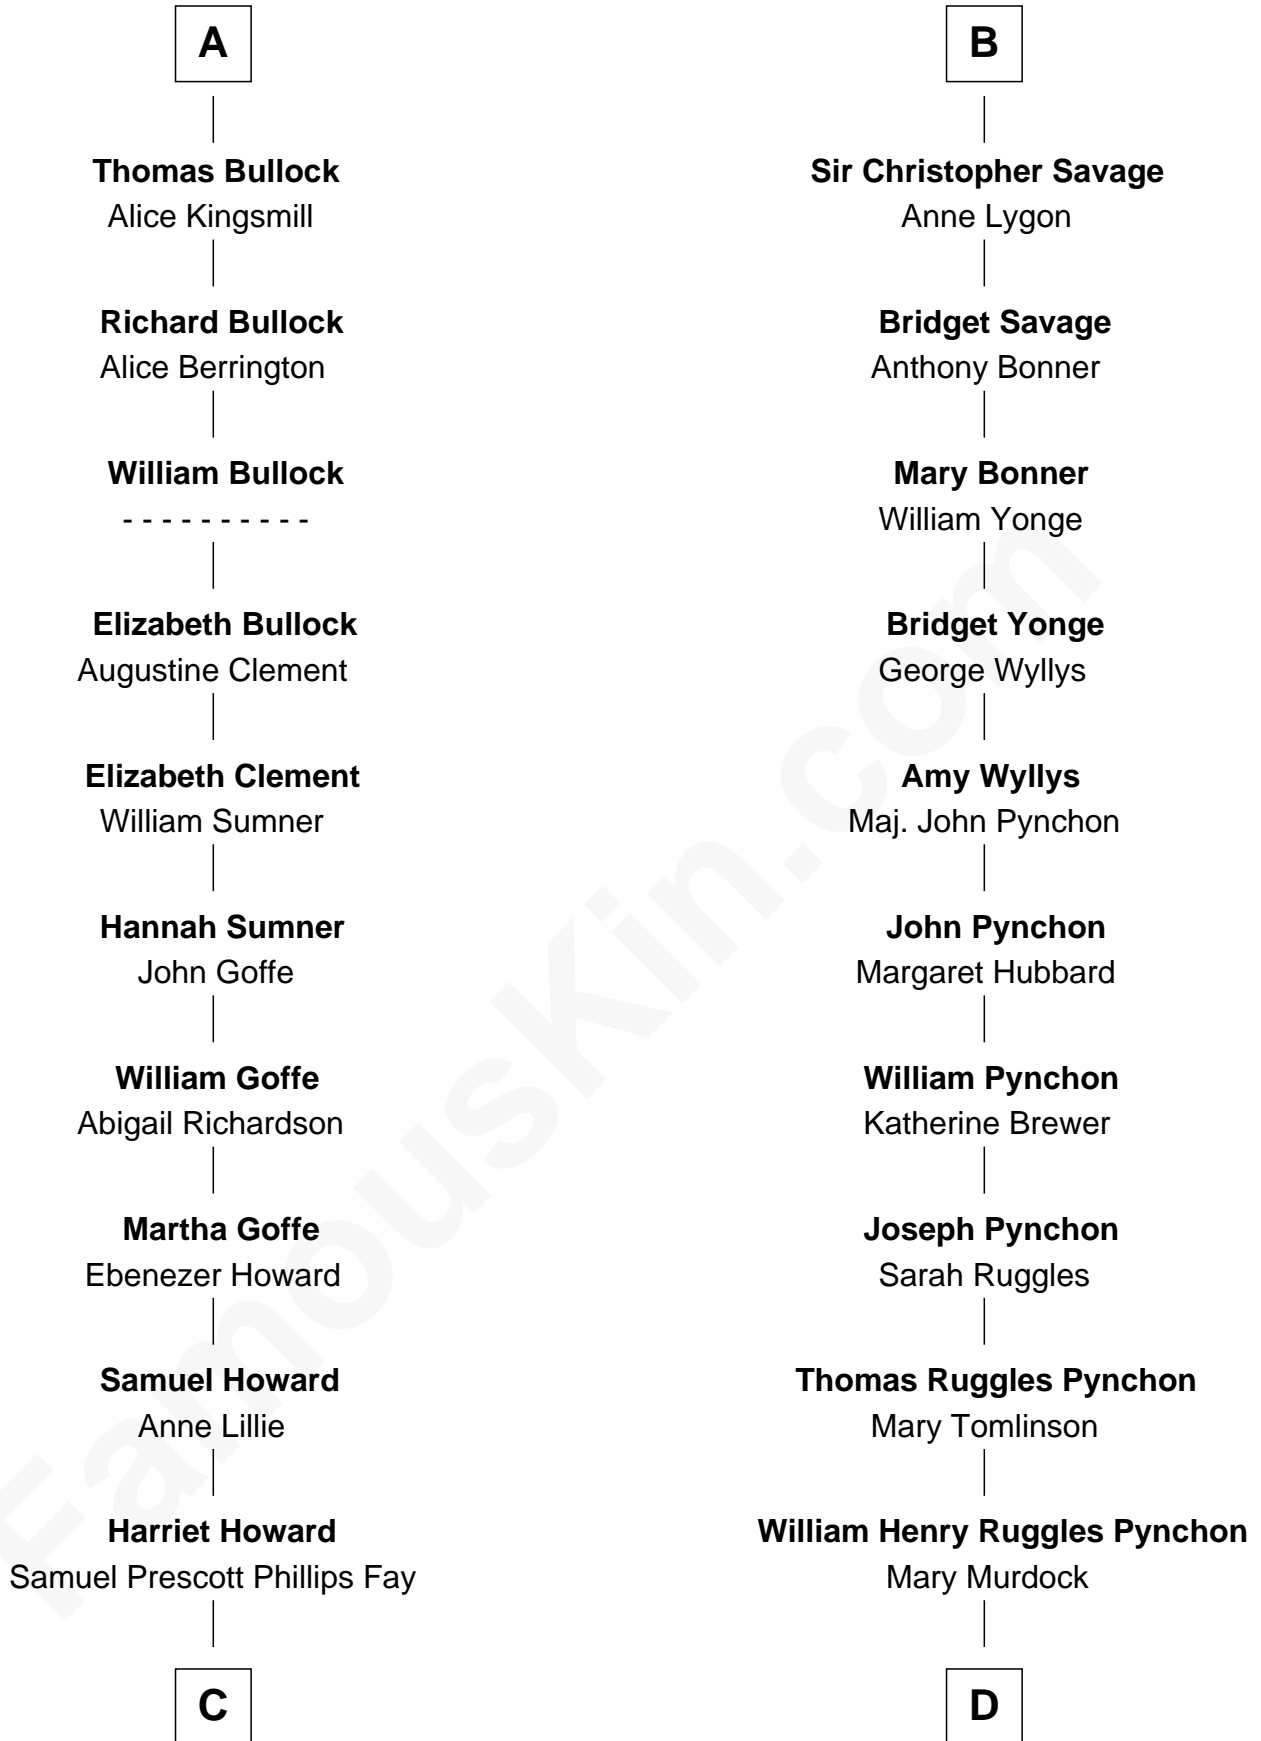

**FamousKin.com**  
**Relationship Chart of**  
**George H. W. Bush**  
*41st U.S. President*

20th cousin 1 time removed of  
**Thomas Pynchon**  
*American Novelist*

**Gunselm de Badlesmere**

**C**

**Samuel Howard Fay**  
Susan Montfort Shellman

**Harriet Eleanor Fay**  
Rev. James Smith Bush

**Samuel Prescott Bush**  
Flora Sheldon

**Prescott Sheldon Bush**  
Dorothy Wear Walker

**George H. W. Bush**  
*41st U.S. President*

**D**

**William Lyon Pynchon**  
Annie Payne Cogswell