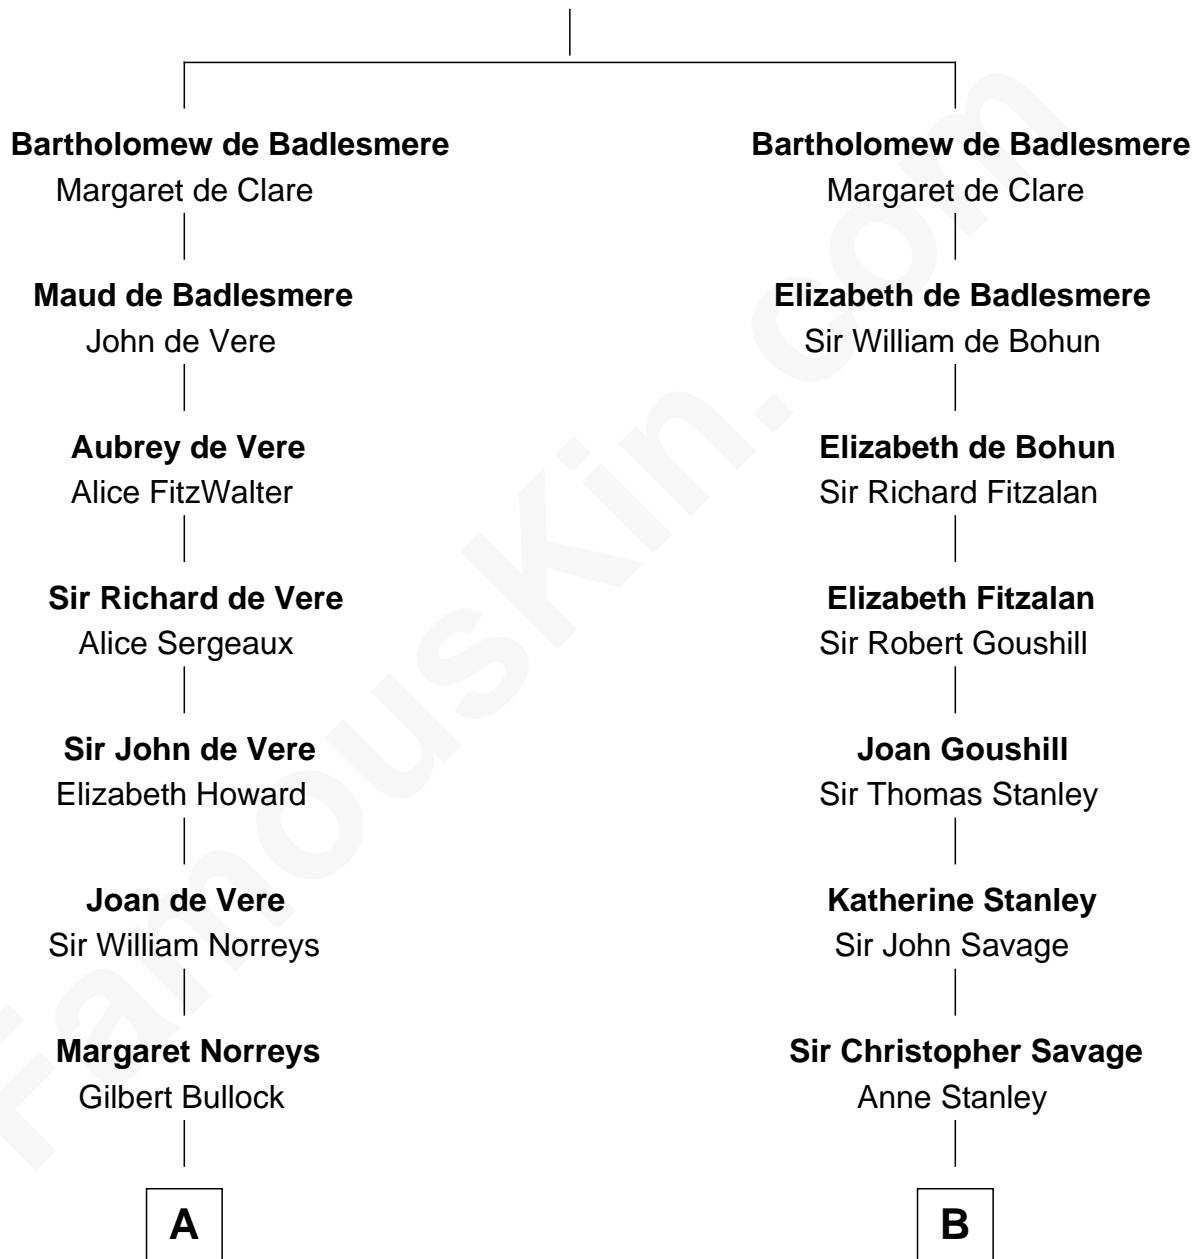

**FamousKin.com**  
**Relationship Chart of**  
**George H. W. Bush**  
*41st U.S. President*

20th cousin 1 time removed of  
**Thomas Pynchon**  
*American Novelist*

**Gunselm de Badlesmere**

**C**

**Samuel Howard Fay**  
Susan Montfort Shellman

**Harriet Eleanor Fay**  
Rev. James Smith Bush

**Samuel Prescott Bush**  
Flora Sheldon

**Prescott Sheldon Bush**  
Dorothy Wear Walker

**George H. W. Bush**  
*41st U.S. President*

**D**

**William Lyon Pynchon**  
Annie Payne Cogswell