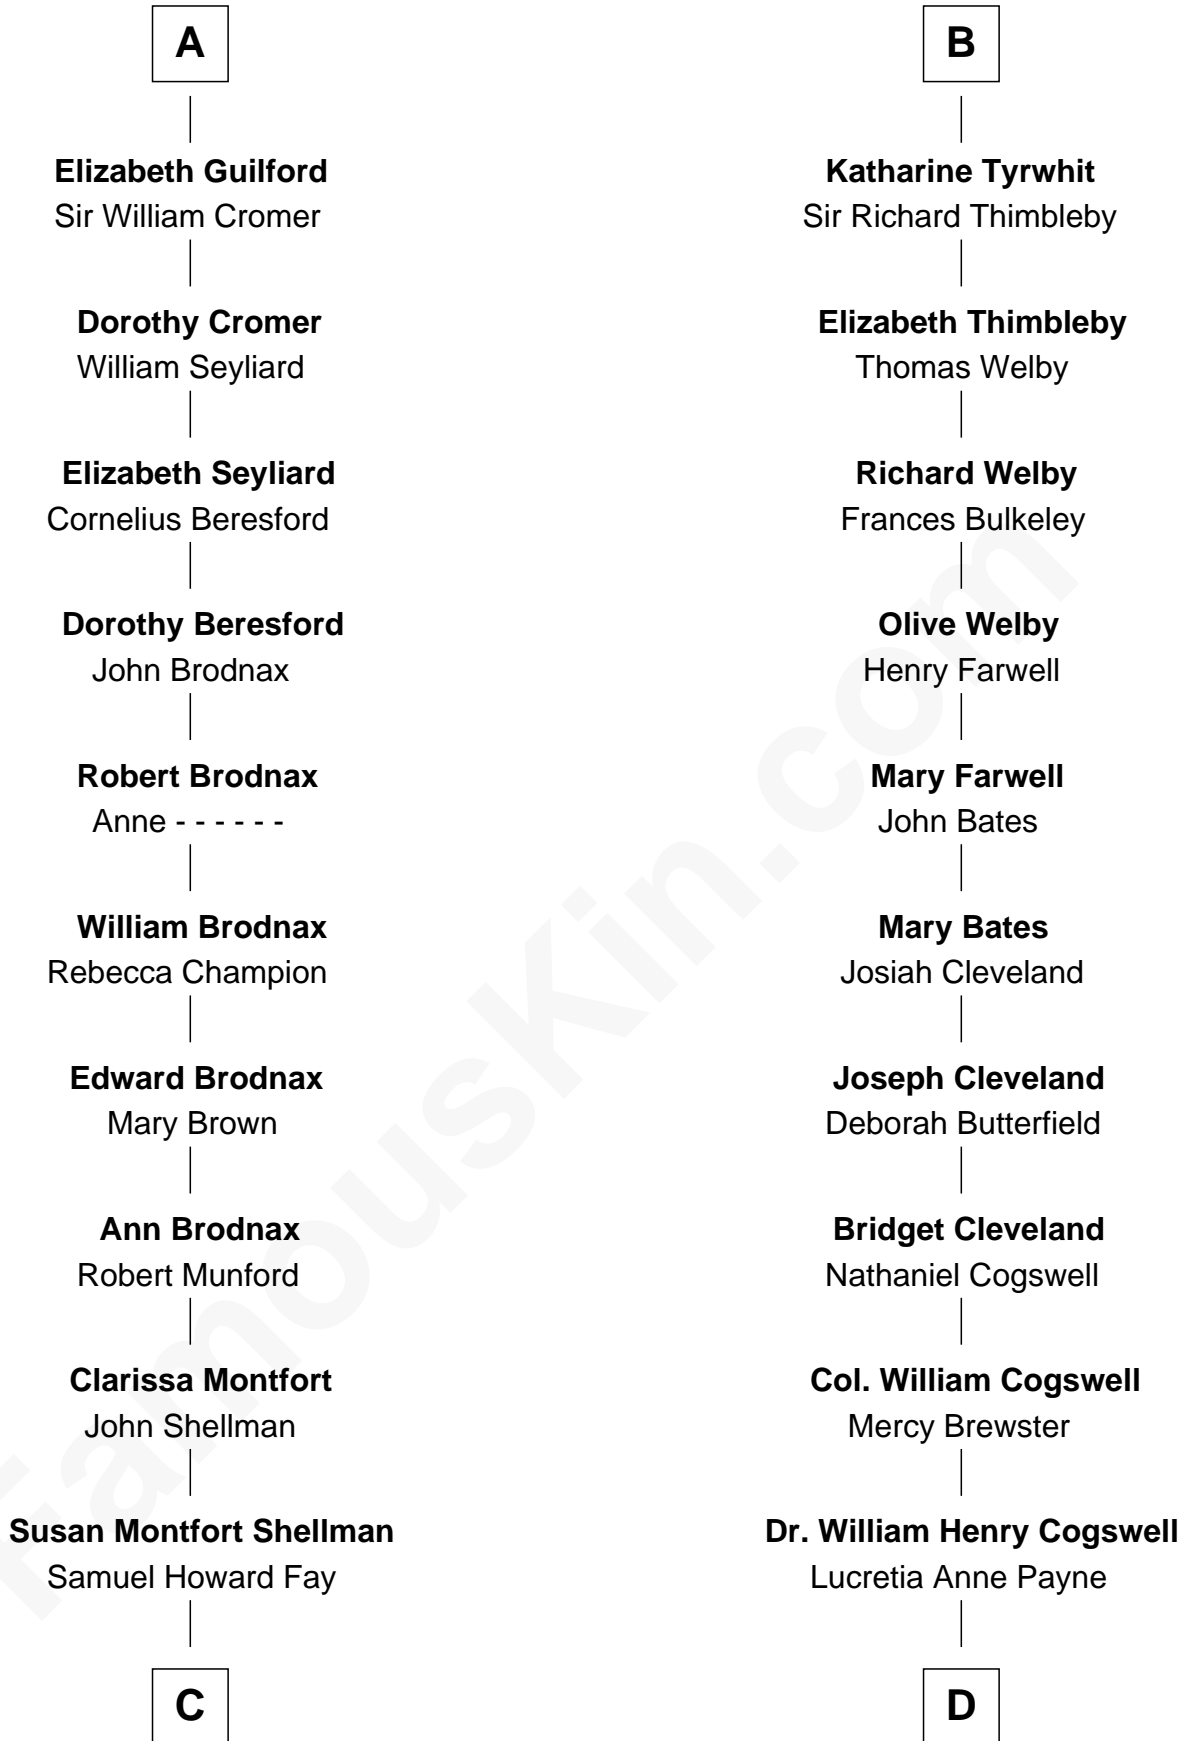

FamousKin.com Relationship Chart of

George H. W. Bush

41st U.S. President

20th cousin of

Thomas Pynchon

American Novelist

Sir Robert de Holland

Maude la Zouche

C

Harriet Eleanor Fay
Rev. James Smith Bush

Samuel Prescott Bush
Flora Sheldon

Prescott Sheldon Bush
Dorothy Wear Walker

George H. W. Bush
41st U.S. President

D

Annie Payne Cogswell
William Lyon Pynchon

William Henry Chichele Pynchon
Carrie Susan Moyses

Thomas Ruggles Pynchon
Catherine Frances Bennett

Thomas Pynchon
Novelist