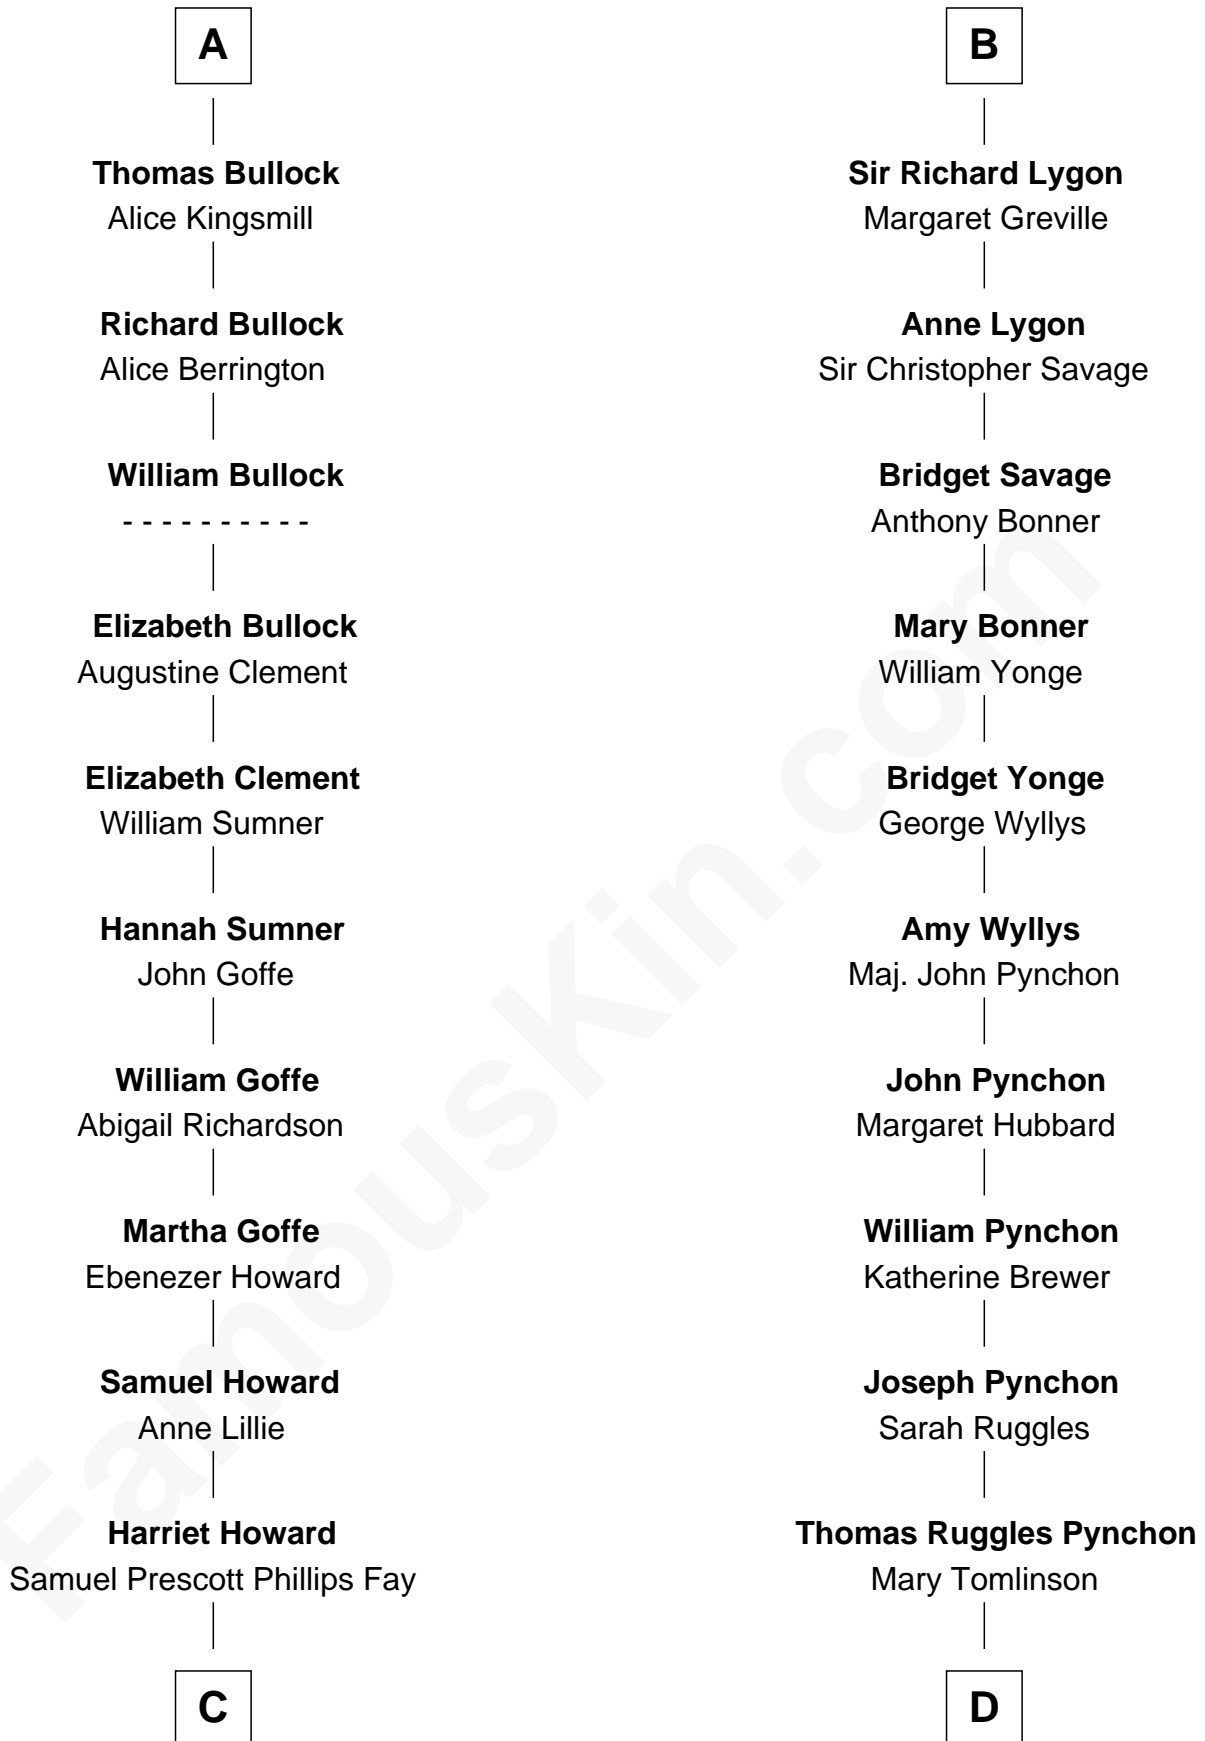

FamousKin.com Relationship Chart of

George H. W. Bush

41st U.S. President

21st cousin of

Thomas Pynchon

American Novelist

Hugh le Despencer

Eleanor de Clare

John de Beauchamp

Sir Richard de Beauchamp

Elizabeth Stafford

Anne de Beauchamp

Sir Richard Lygon

B

C

Samuel Howard Fay
Susan Montfort Shellman

Harriet Eleanor Fay
Rev. James Smith Bush

Samuel Prescott Bush
Flora Sheldon

Prescott Sheldon Bush
Dorothy Wear Walker

George H. W. Bush
41st U.S. President

D

William Henry Ruggles Pynchon
Mary Murdock

William Lyon Pynchon
Annie Payne Cogswell