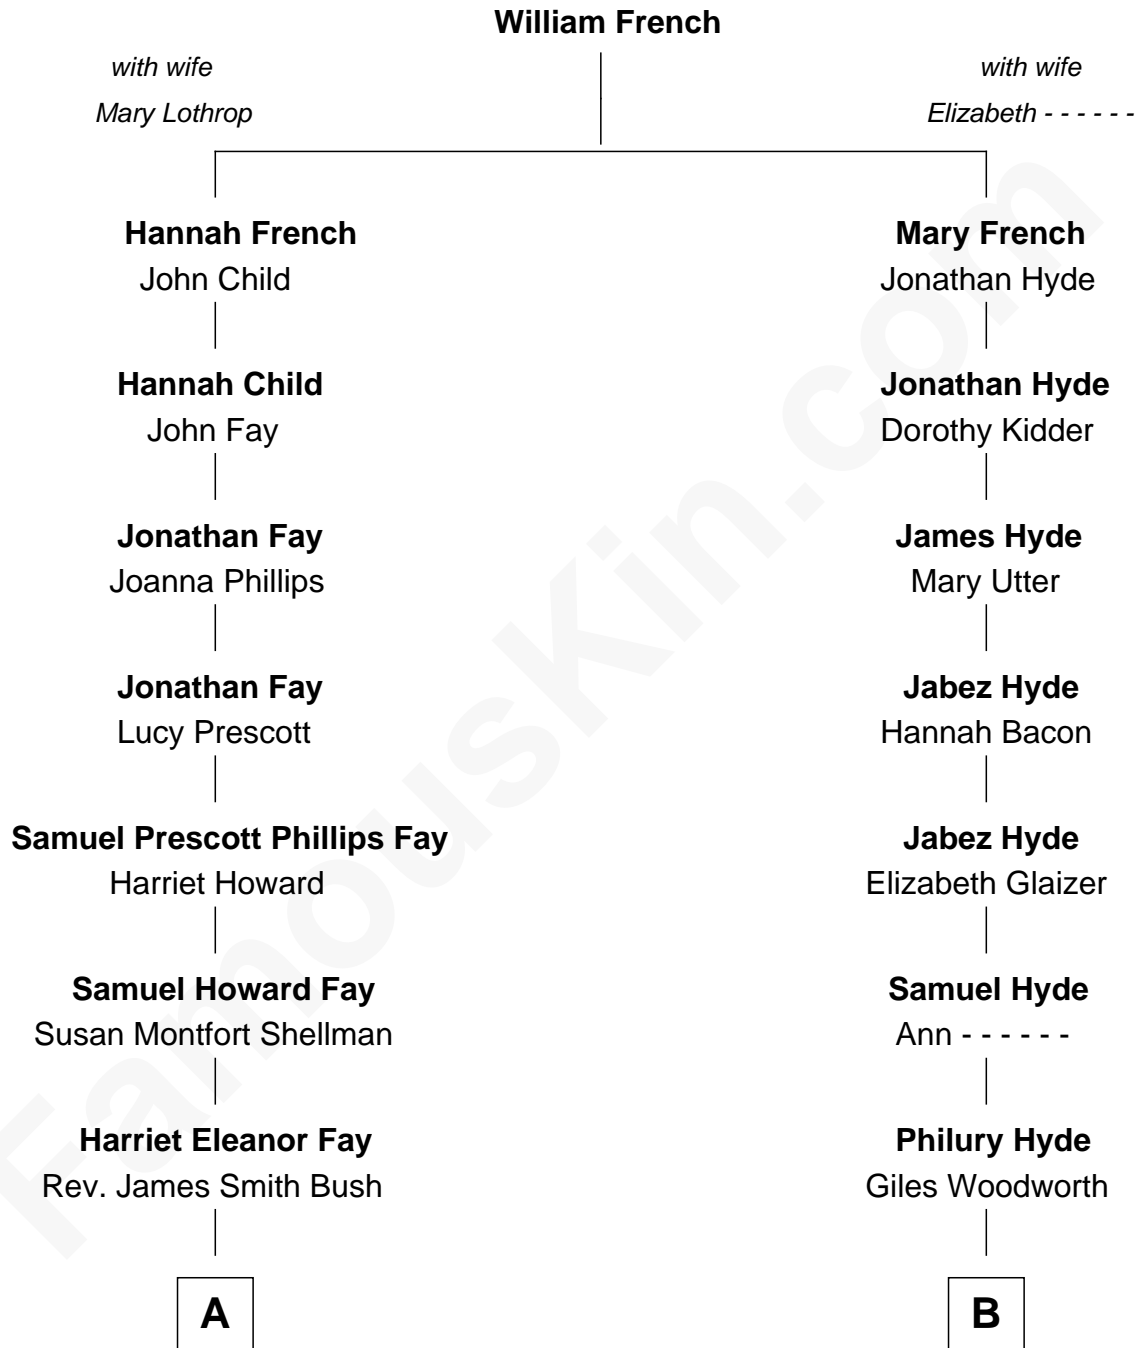

**FamousKin.com**  
**Relationship Chart of**  
**George H. W. Bush**  
*41st U.S. President*

9th cousin 1 time removed of  
**Thomas Pynchon**  
*American Novelist*

**A**

**Samuel Prescott Bush**

Flora Sheldon

**Prescott Sheldon Bush**

Dorothy Wear Walker

**George H. W. Bush**

*41st U.S. President*

**B**

**Elizabeth A. Woodworth**

Joseph Moyses

**Carrie Susan Moyses**

William Henry Chichele Pynchon

**Thomas Ruggles Pynchon**

Catherine Frances Bennett

**Thomas Pynchon**

*Novelist*