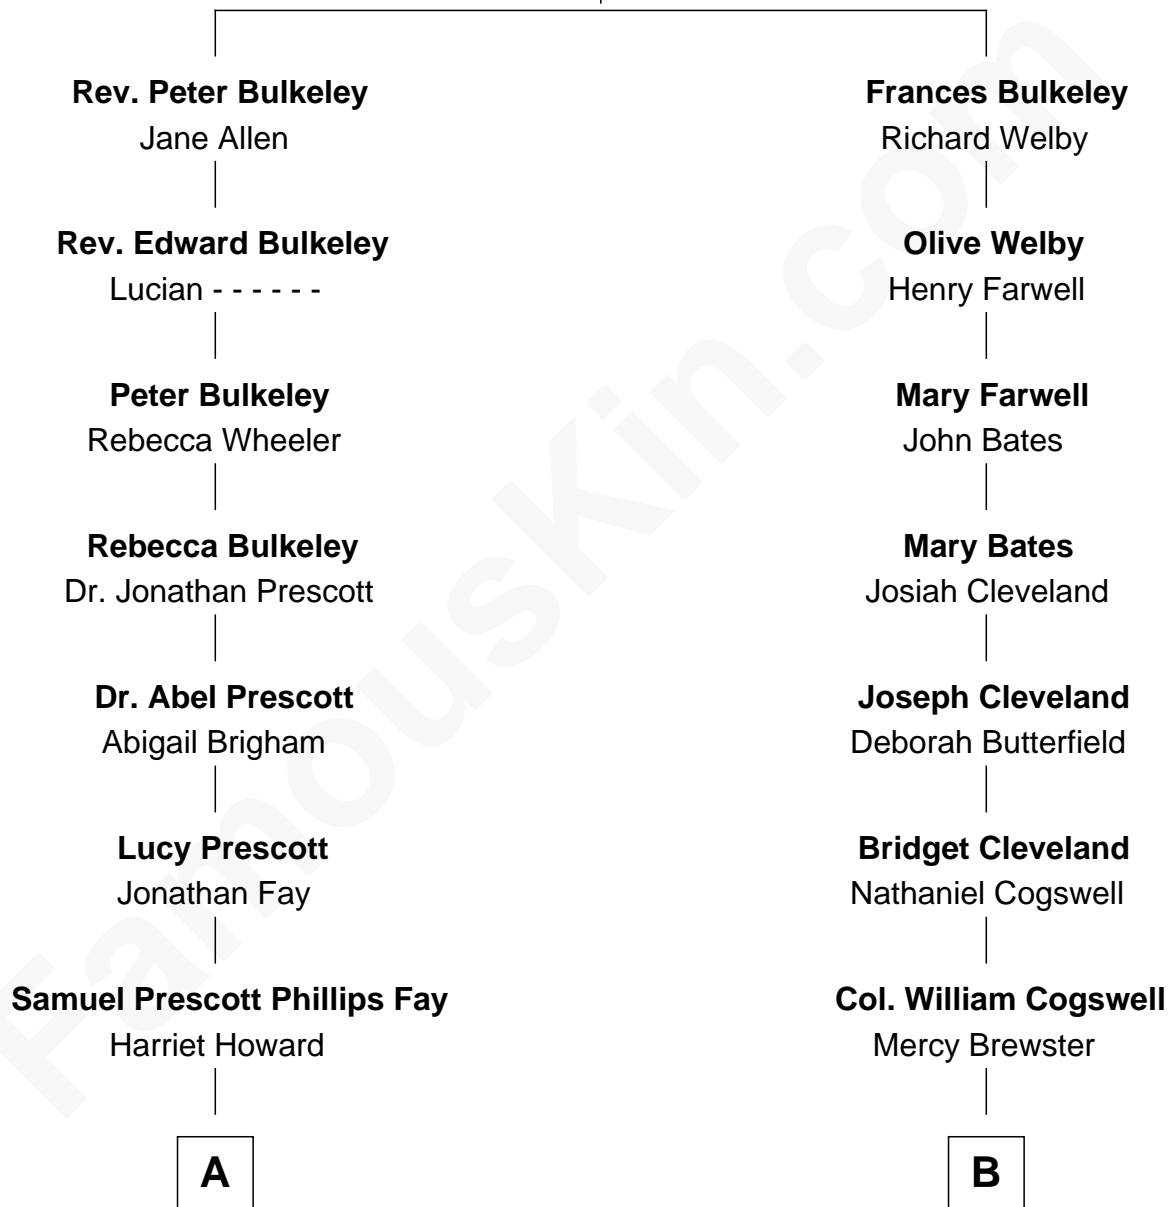

FamousKin.com Relationship Chart of

George H. W. Bush

41st U.S. President

11th cousin of

Thomas Pynchon

American Novelist

Rev. Edward Bulkeley

Olive Irby

A

Samuel Howard Fay
Susan Montfort Shellman

Harriet Eleanor Fay
Rev. James Smith Bush

Samuel Prescott Bush
Flora Sheldon

Prescott Sheldon Bush
Dorothy Wear Walker

George H. W. Bush
41st U.S. President

B

Dr. William Henry Cogswell
Lucretia Anne Payne