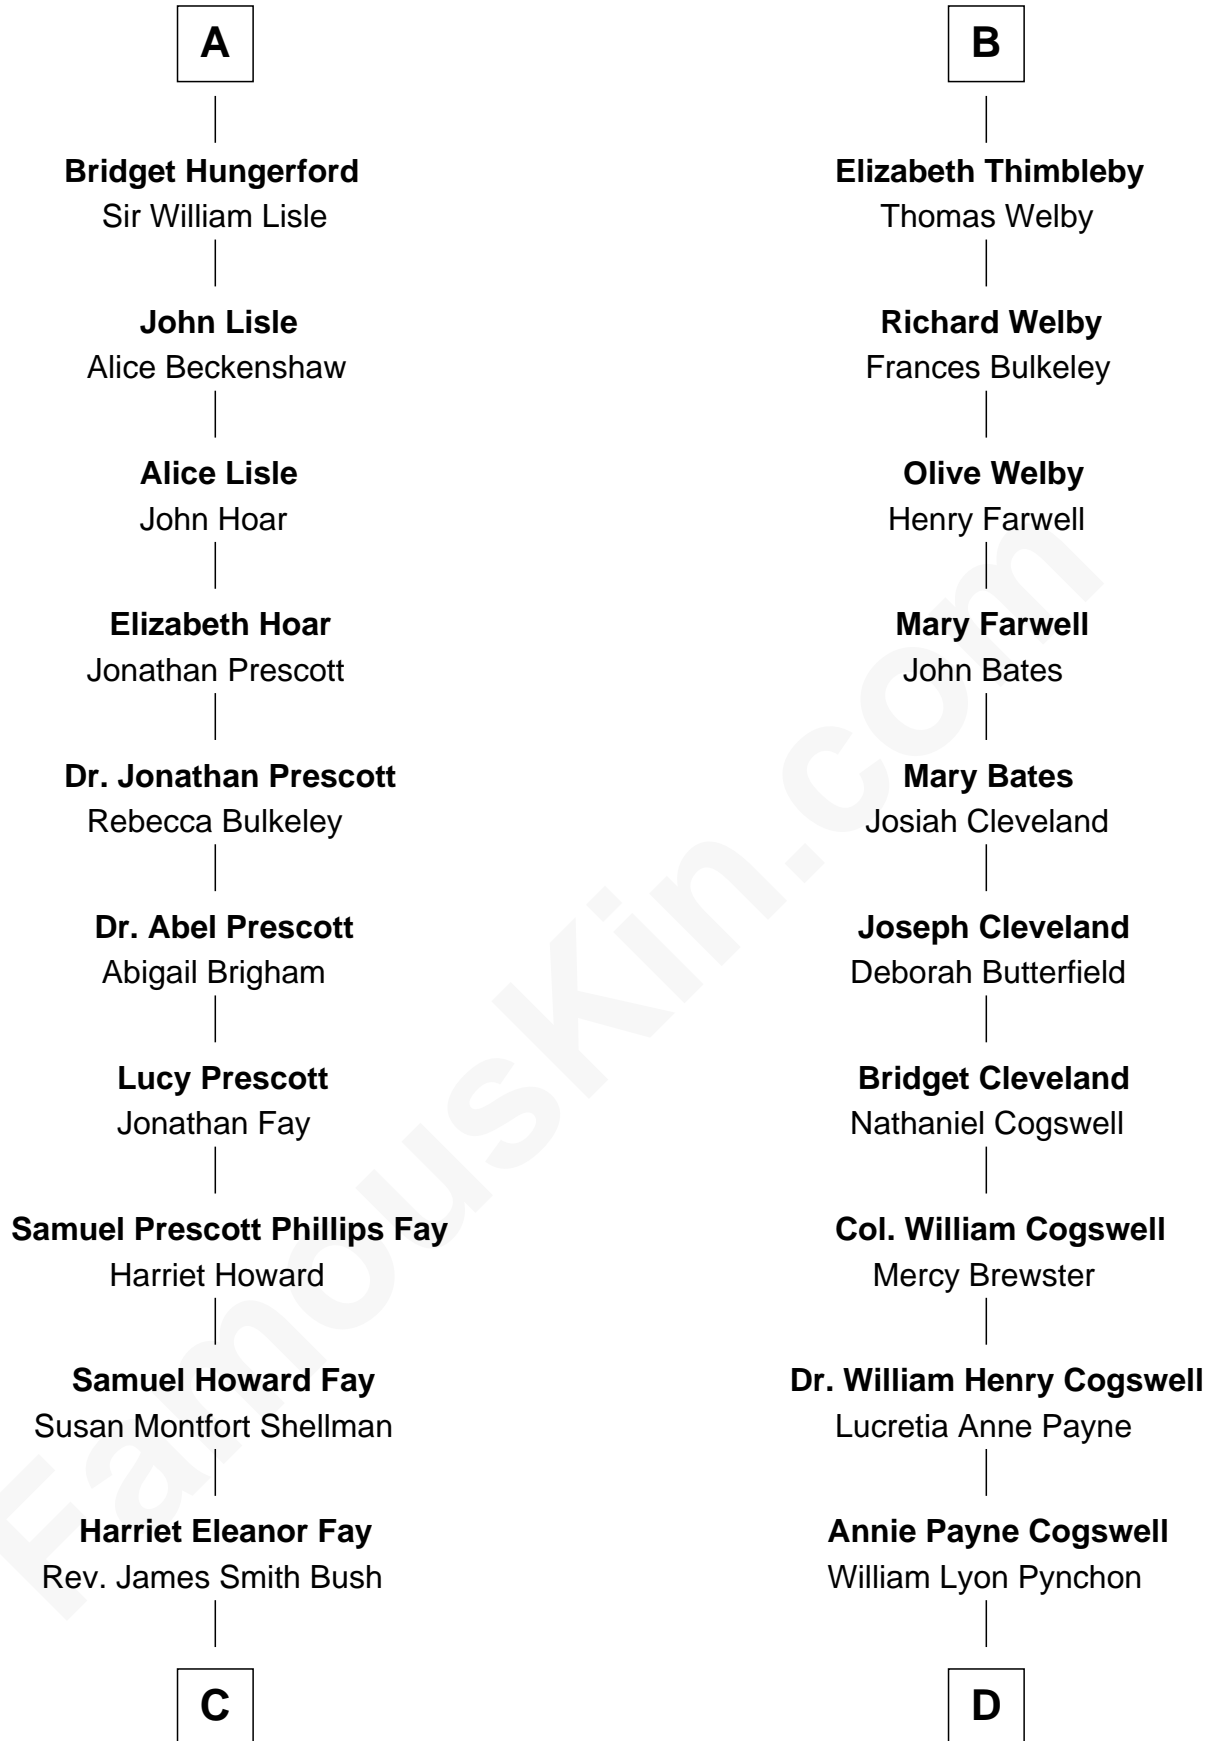

FamousKin.com

Relationship Chart of

George H. W. Bush

41st U.S. President

19th cousin of

Thomas Pynchon

American Novelist

John de Mowbray
Elizabeth de Segrave

Sir Thomas Grey

Maud Grey

Sir Robert Ogle

Anne Ogle

Sir William Heron

Elizabeth Heron

Sir John Heron

Elizabeth Heron

Sir Robert Talboys

Maud Talboys

Sir Robert Tyrwhit

Katharine Tyrwhit

Sir Richard Thimbleby

B

C

Samuel Prescott Bush

Flora Sheldon

Prescott Sheldon Bush

Dorothy Wear Walker

George H. W. Bush

41st U.S. President

D

William Henry Chichele Pynchon

Carrie Susan Moyses