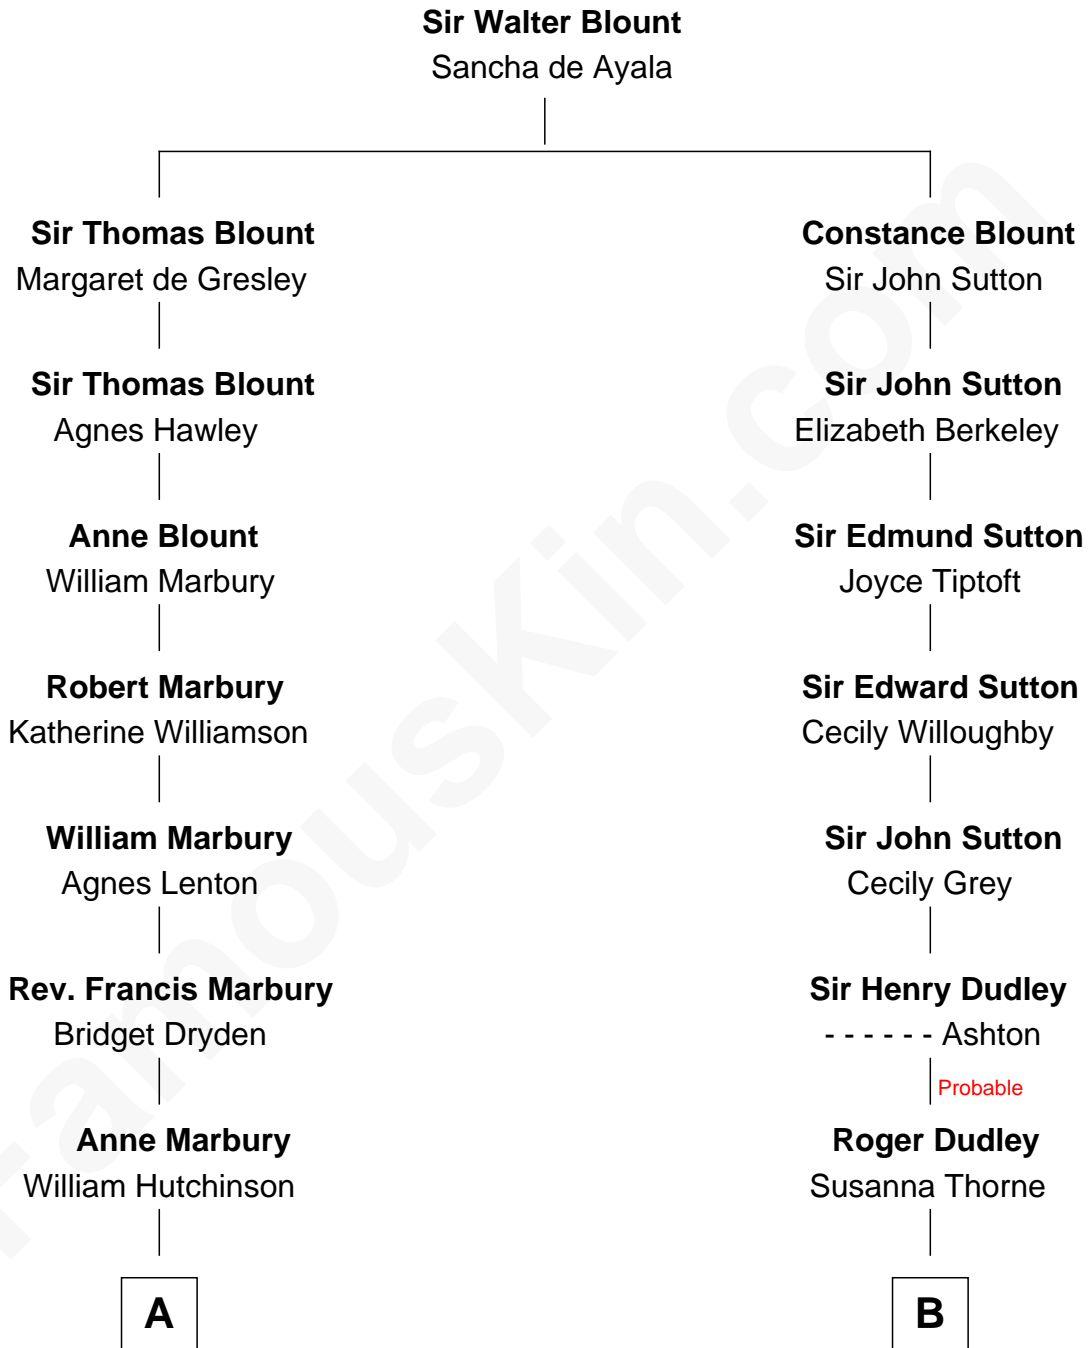

FamousKin.com
Relationship Chart of
George H. W. Bush
41st U.S. President

17th cousin 1 time removed of
James Sherman
27th U.S. Vice-President

C

—
Prescott Sheldon Bush

Dorothy Wear Walker

—
George H. W. Bush

41st U.S. President

FamousKin.com