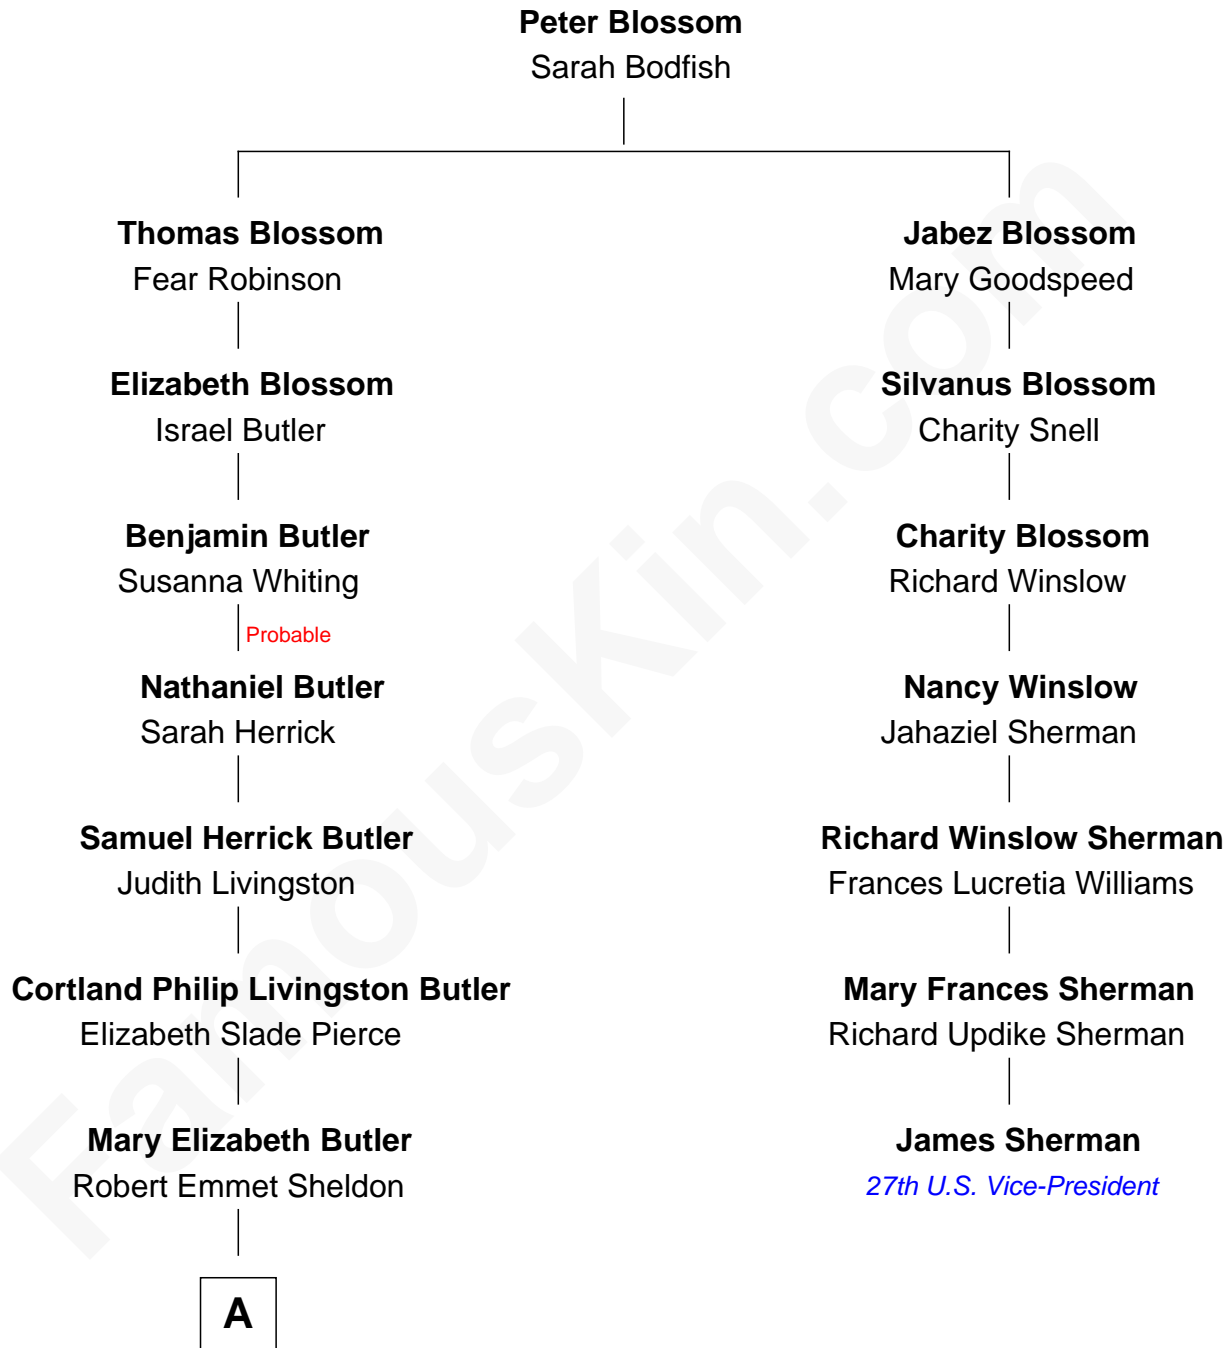

FamousKin.com Relationship Chart of

George H. W. Bush

41st U.S. President

6th cousin 3 times removed of

James Sherman

27th U.S. Vice-President

A

—
Flora Sheldon
Samuel Prescott Bush

—
Prescott Sheldon Bush
Dorothy Wear Walker

—
George H. W. Bush
41st U.S. President

FamousKin.com