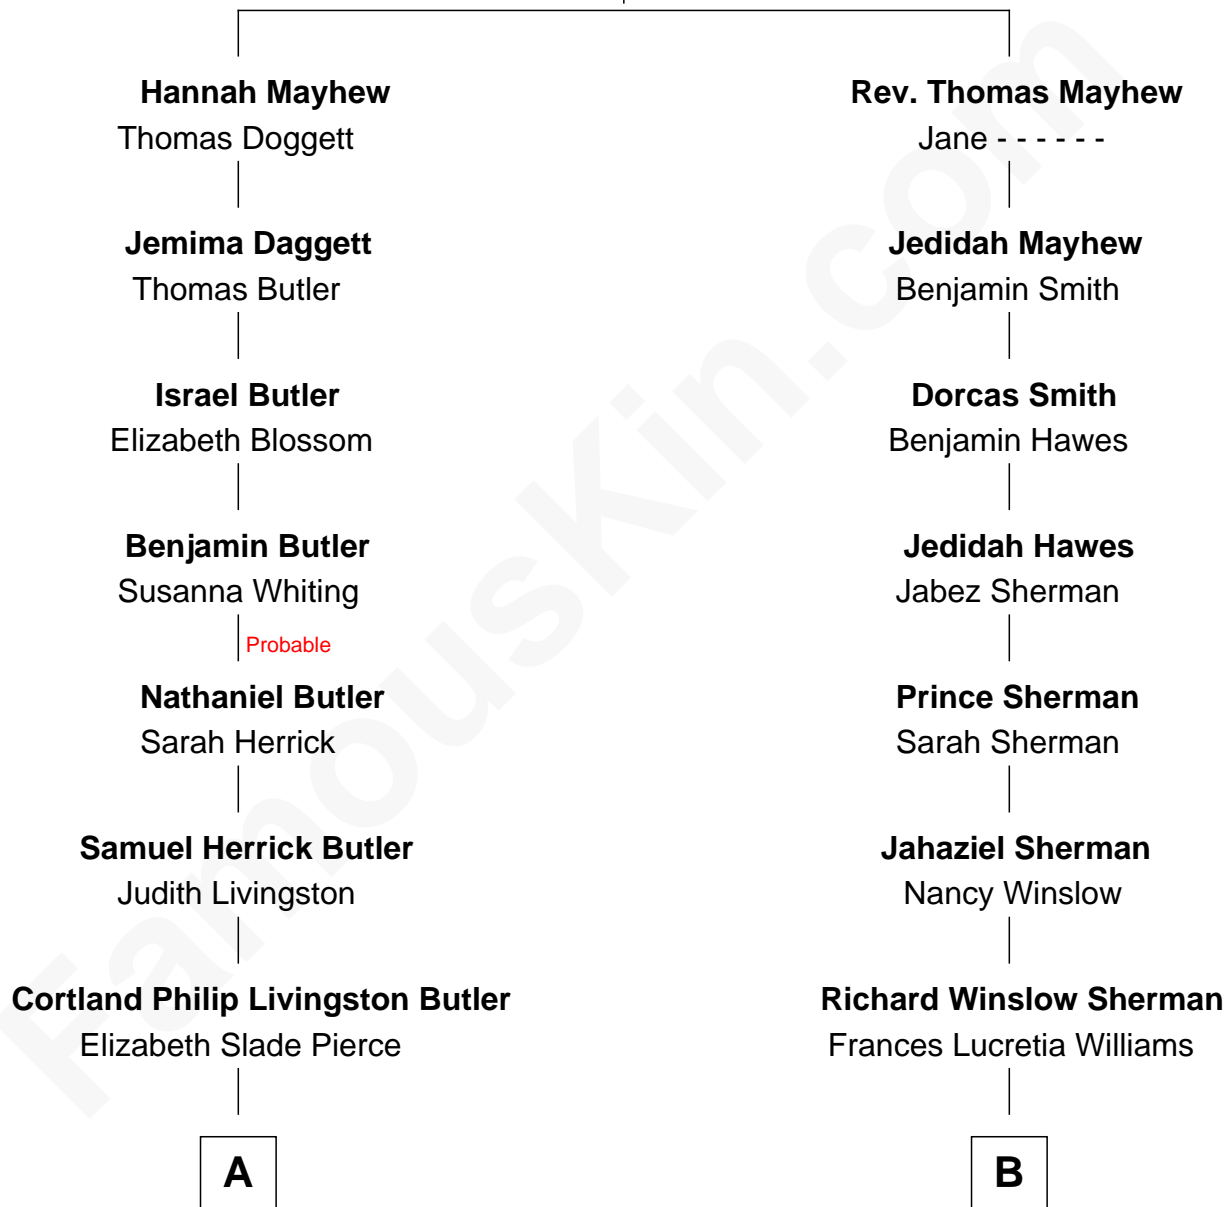

FamousKin.com Relationship Chart of

George H. W. Bush

41st U.S. President

8th cousin 2 times removed of

James Sherman

27th U.S. Vice-President

Gov. Thomas Mayhew

*with wife
Jane Gallion*

with wife

A

Mary Elizabeth Butler
Robert Emmet Sheldon

Flora Sheldon
Samuel Prescott Bush

Prescott Sheldon Bush
Dorothy Wear Walker

George H. W. Bush
41st U.S. President

B

Mary Frances Sherman
Richard Updike Sherman