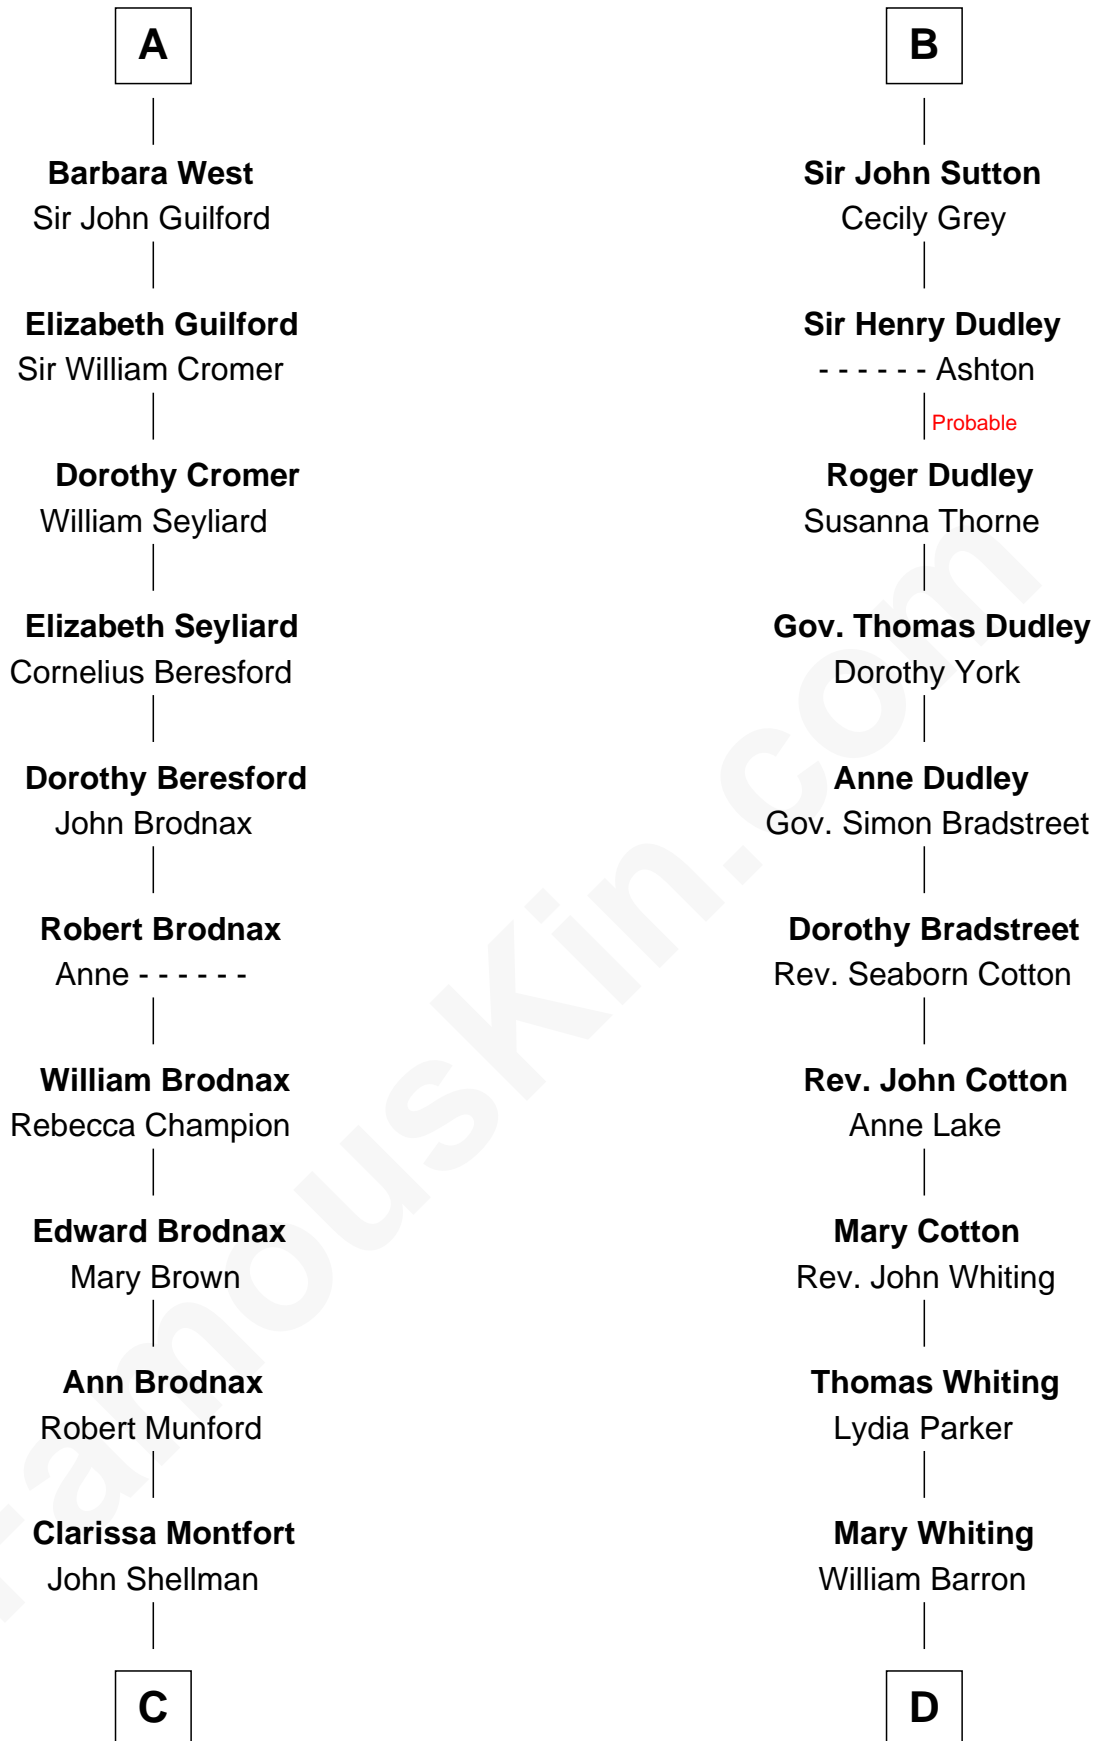

FamousKin.com Relationship Chart of

George H. W. Bush

41st U.S. President

20th cousin 1 time removed of

James Sherman

27th U.S. Vice-President

Edmund Plantagenet

Blanche of Artois

Dorothy Wear Walker

George H. W. Bush

41st U.S. President

D

Mary Augusta Barron

Stalham Williams

Frances Lucretia Williams

Richard Winslow Sherman