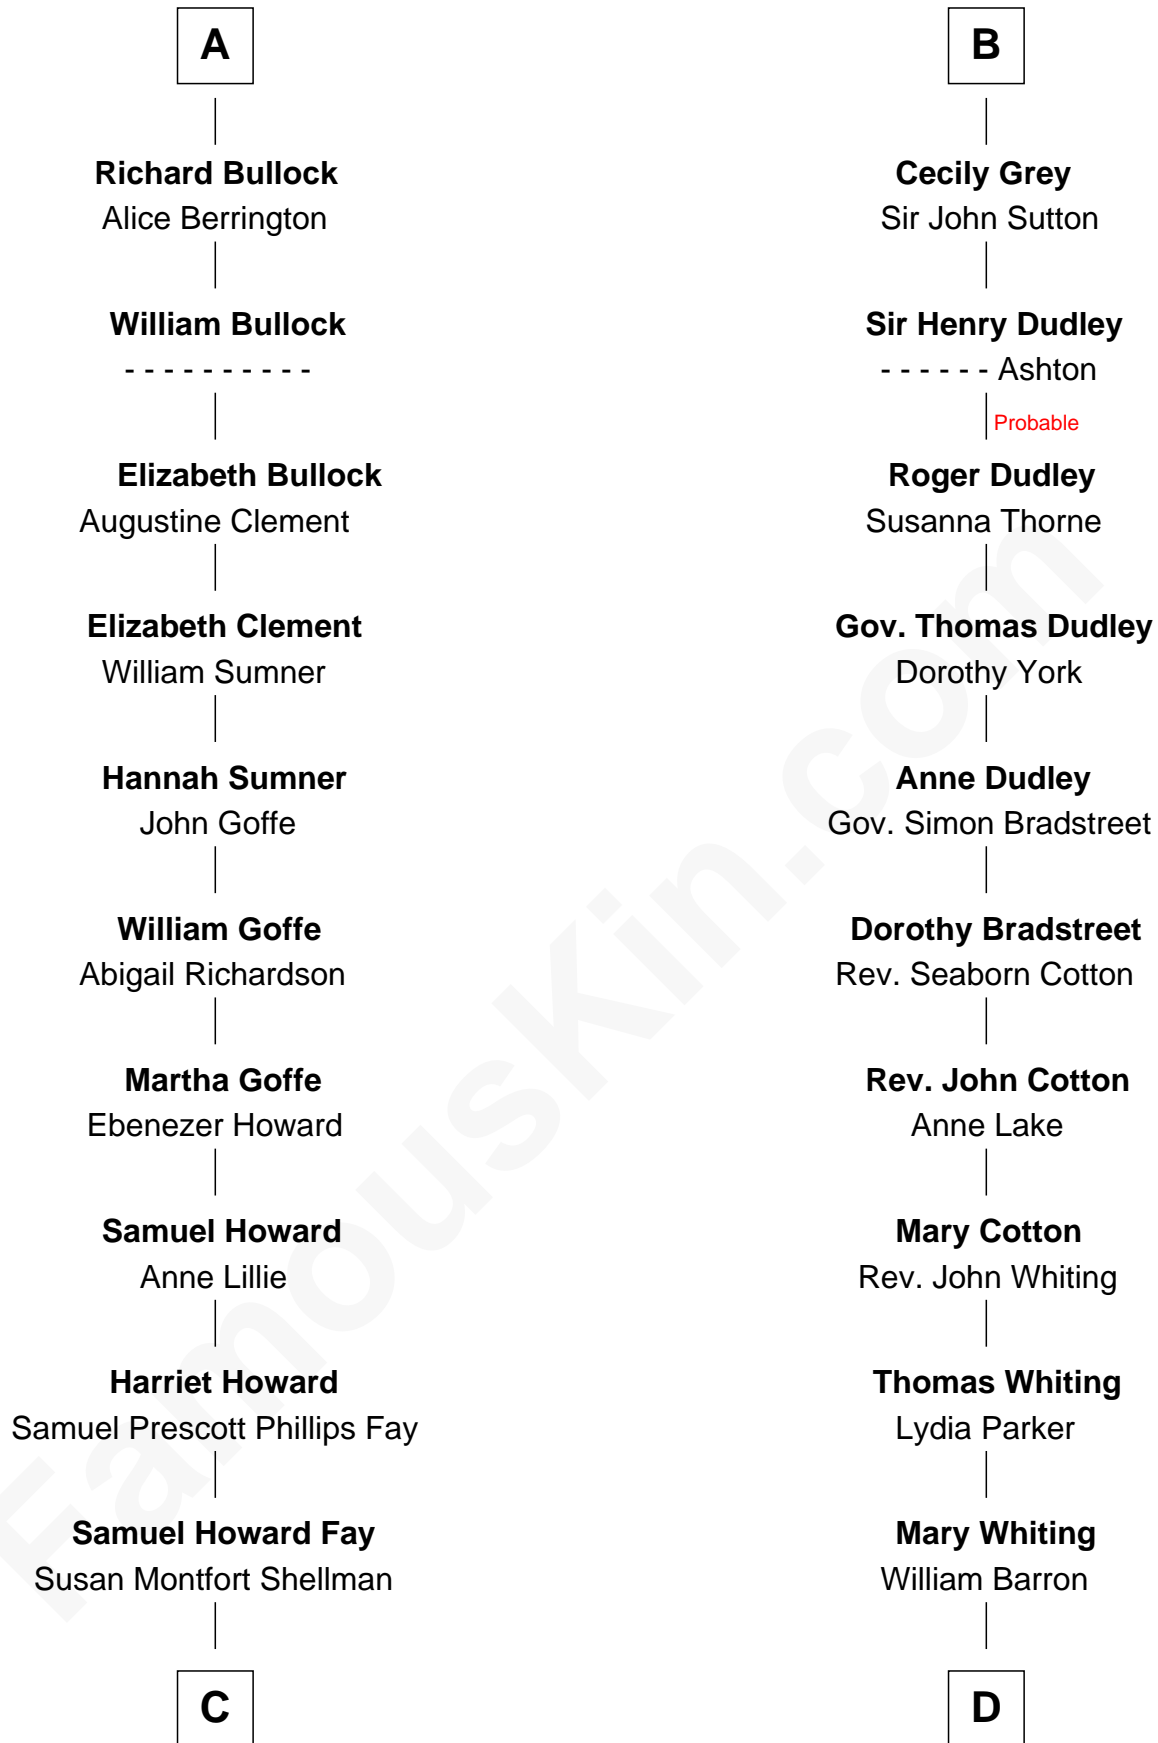

FamousKin.com Relationship Chart of

George H. W. Bush

41st U.S. President

20th cousin of

James Sherman

27th U.S. Vice-President

Bartholomew de Badlesmere

Margaret de Clare

C

Harriet Eleanor Fay
Rev. James Smith Bush

Samuel Prescott Bush
Flora Sheldon

Prescott Sheldon Bush
Dorothy Wear Walker

George H. W. Bush
41st U.S. President

D

Mary Augusta Barron
Stalham Williams

Frances Lucretia Williams
Richard Winslow Sherman