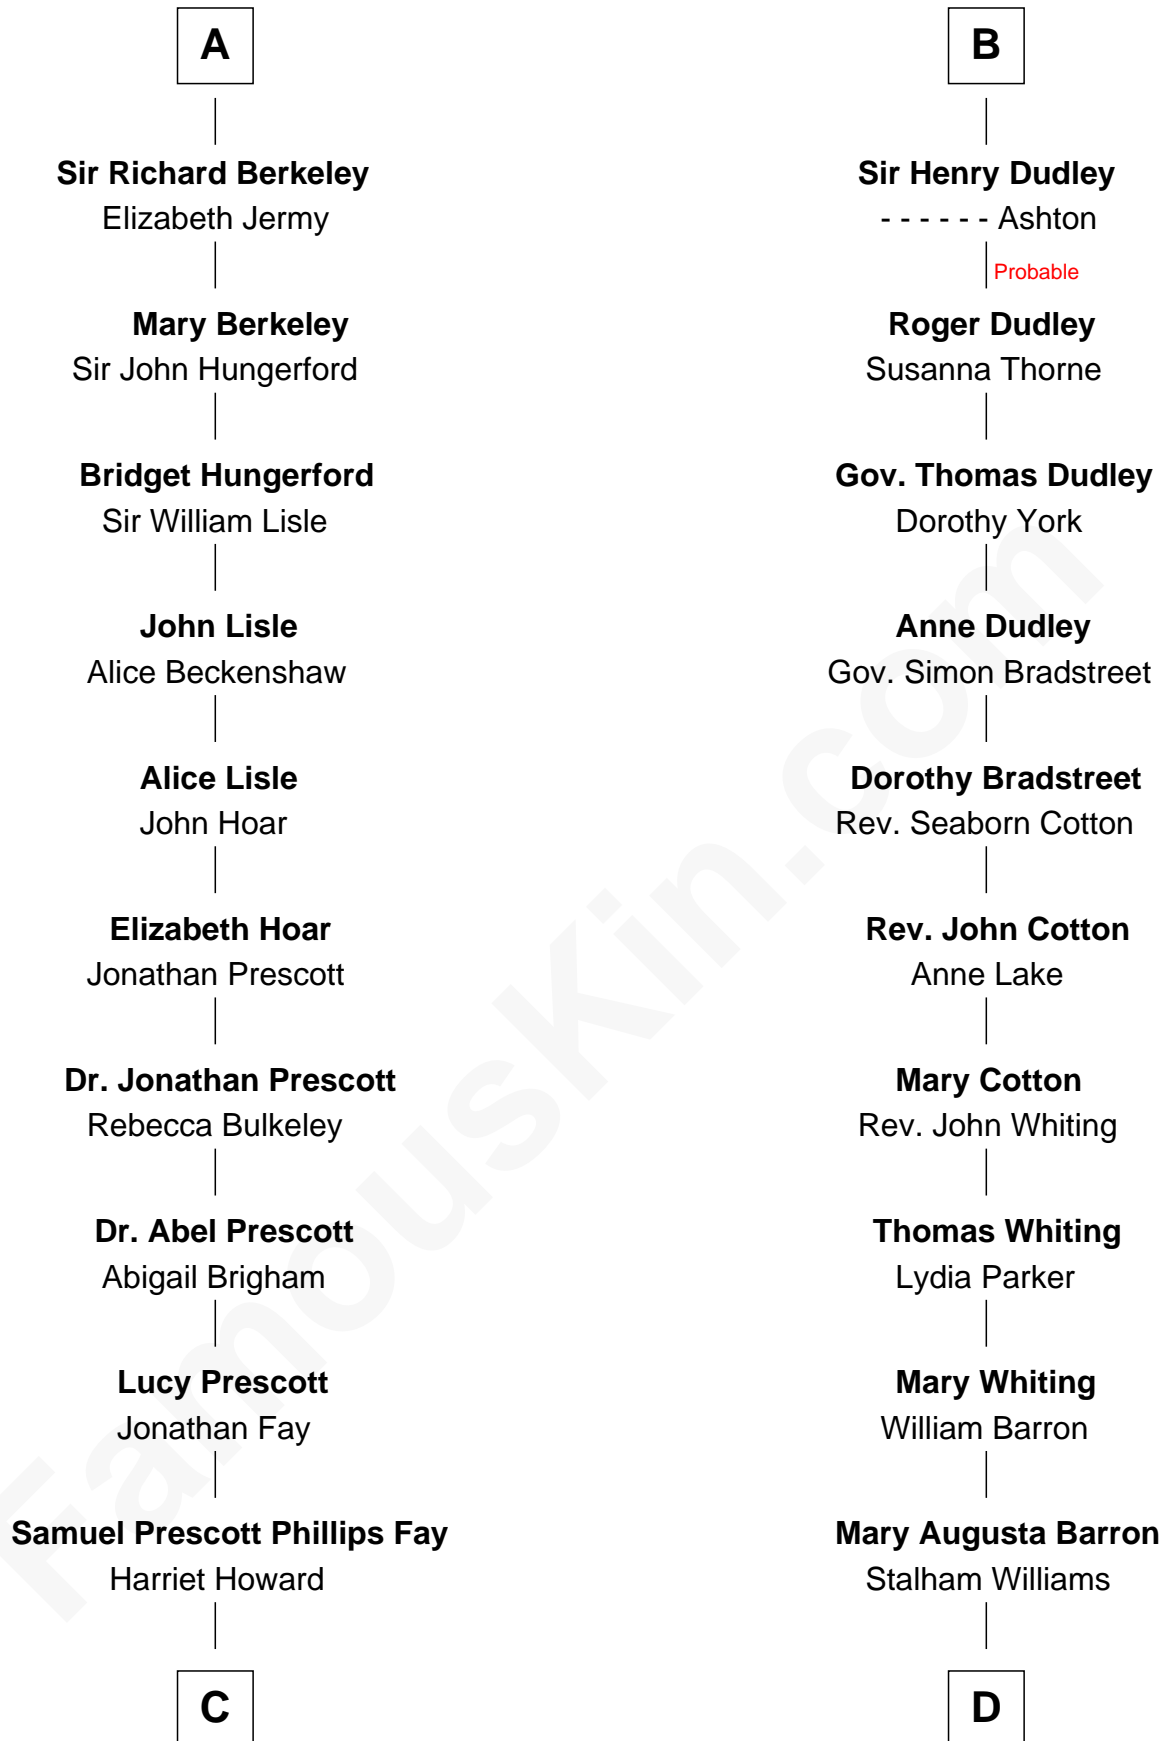

FamousKin.com
Relationship Chart of
George H. W. Bush
41st U.S. President

19th cousin 2 times removed of
James Sherman
27th U.S. Vice-President

C

Samuel Howard Fay
Susan Montfort Shellman

Harriet Eleanor Fay
Rev. James Smith Bush

Samuel Prescott Bush
Flora Sheldon

Prescott Sheldon Bush
Dorothy Wear Walker

George H. W. Bush
41st U.S. President

D

Frances Lucretia Williams
Richard Winslow Sherman

Mary Frances Sherman
Richard Updike Sherman