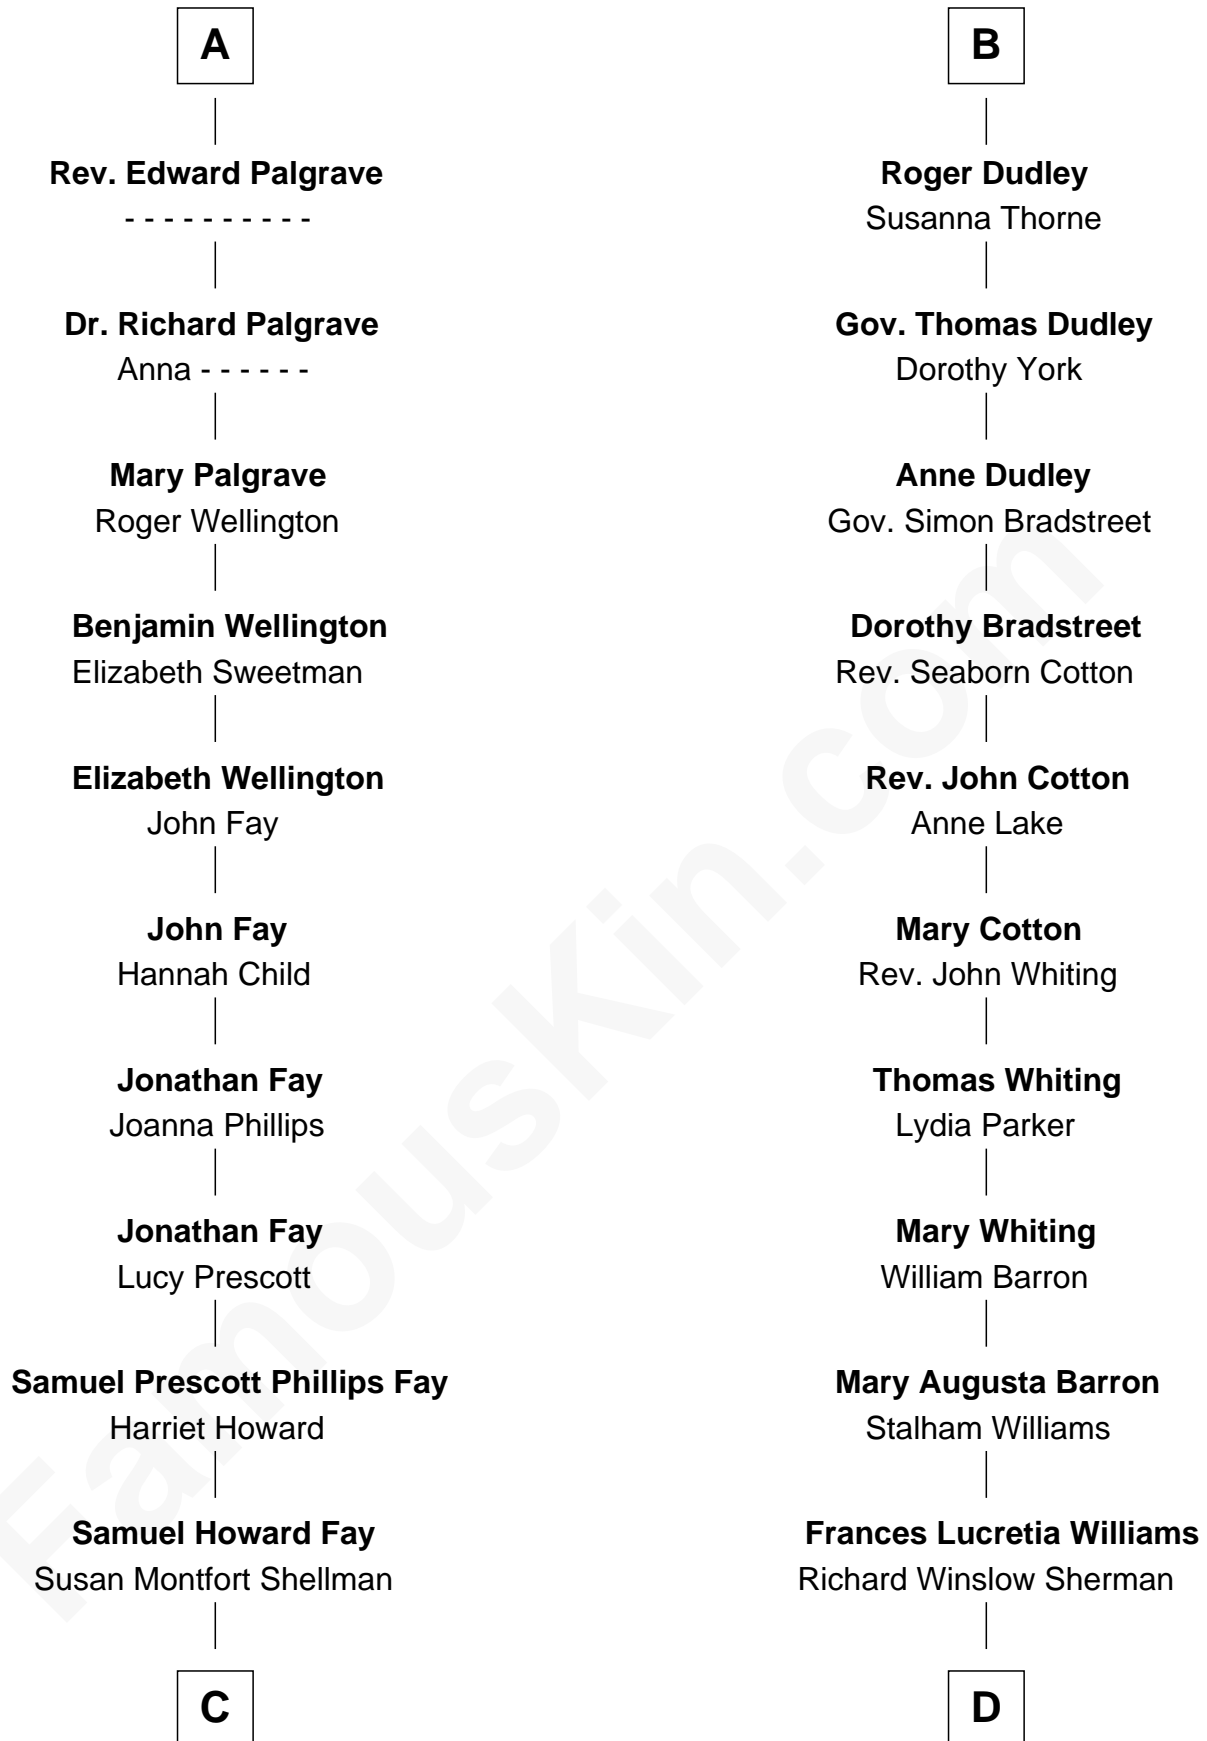

FamousKin.com
Relationship Chart of
George H. W. Bush
41st U.S. President

18th cousin 2 times removed of
James Sherman
27th U.S. Vice-President

C

Harriet Eleanor Fay
Rev. James Smith Bush

Samuel Prescott Bush
Flora Sheldon

Prescott Sheldon Bush
Dorothy Wear Walker

George H. W. Bush
41st U.S. President

D

Mary Frances Sherman
Richard Updike Sherman

James Sherman
27th U.S. Vice-President

FamousKin.com