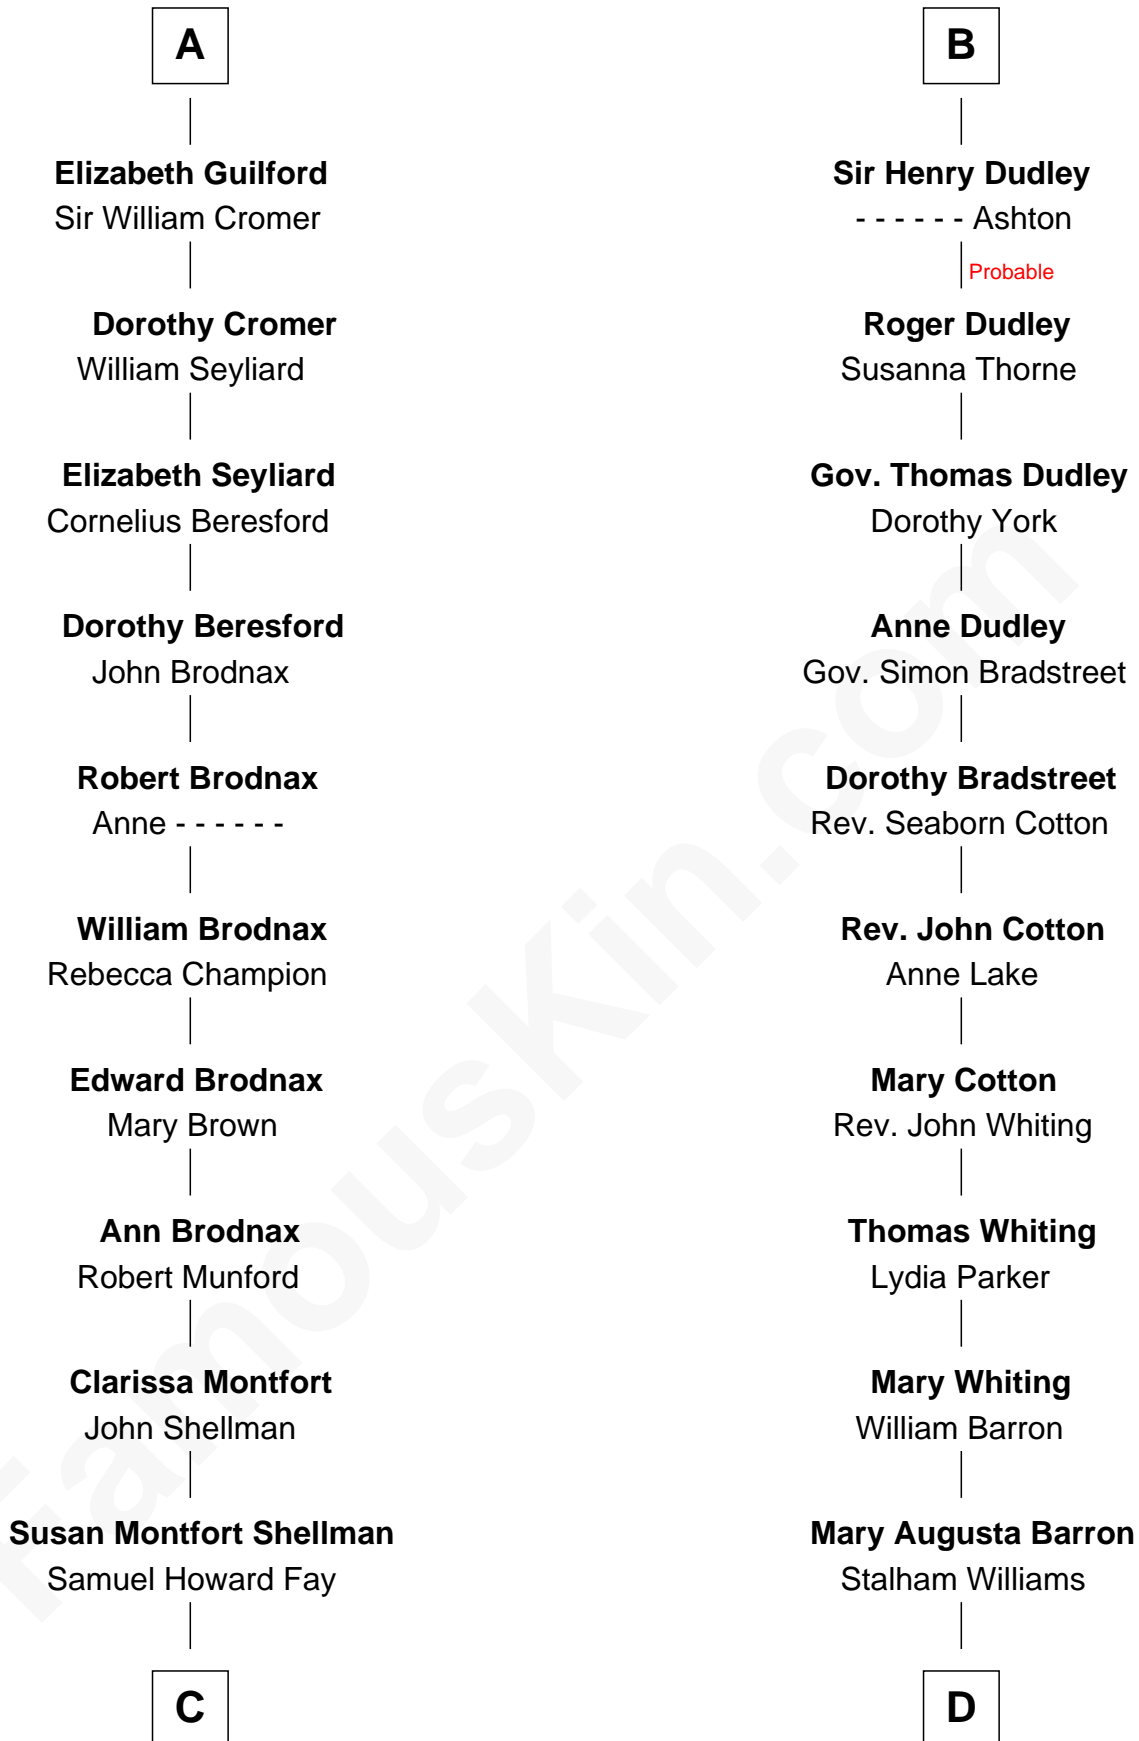

FamousKin.com Relationship Chart of

George H. W. Bush

41st U.S. President

19th cousin 1 time removed of

James Sherman

27th U.S. Vice-President

Sir Robert de Holland

Maude la Zouche

C

Harriet Eleanor Fay
Rev. James Smith Bush

Samuel Prescott Bush
Flora Sheldon

Prescott Sheldon Bush
Dorothy Wear Walker

George H. W. Bush
41st U.S. President

D

Frances Lucretia Williams
Richard Winslow Sherman