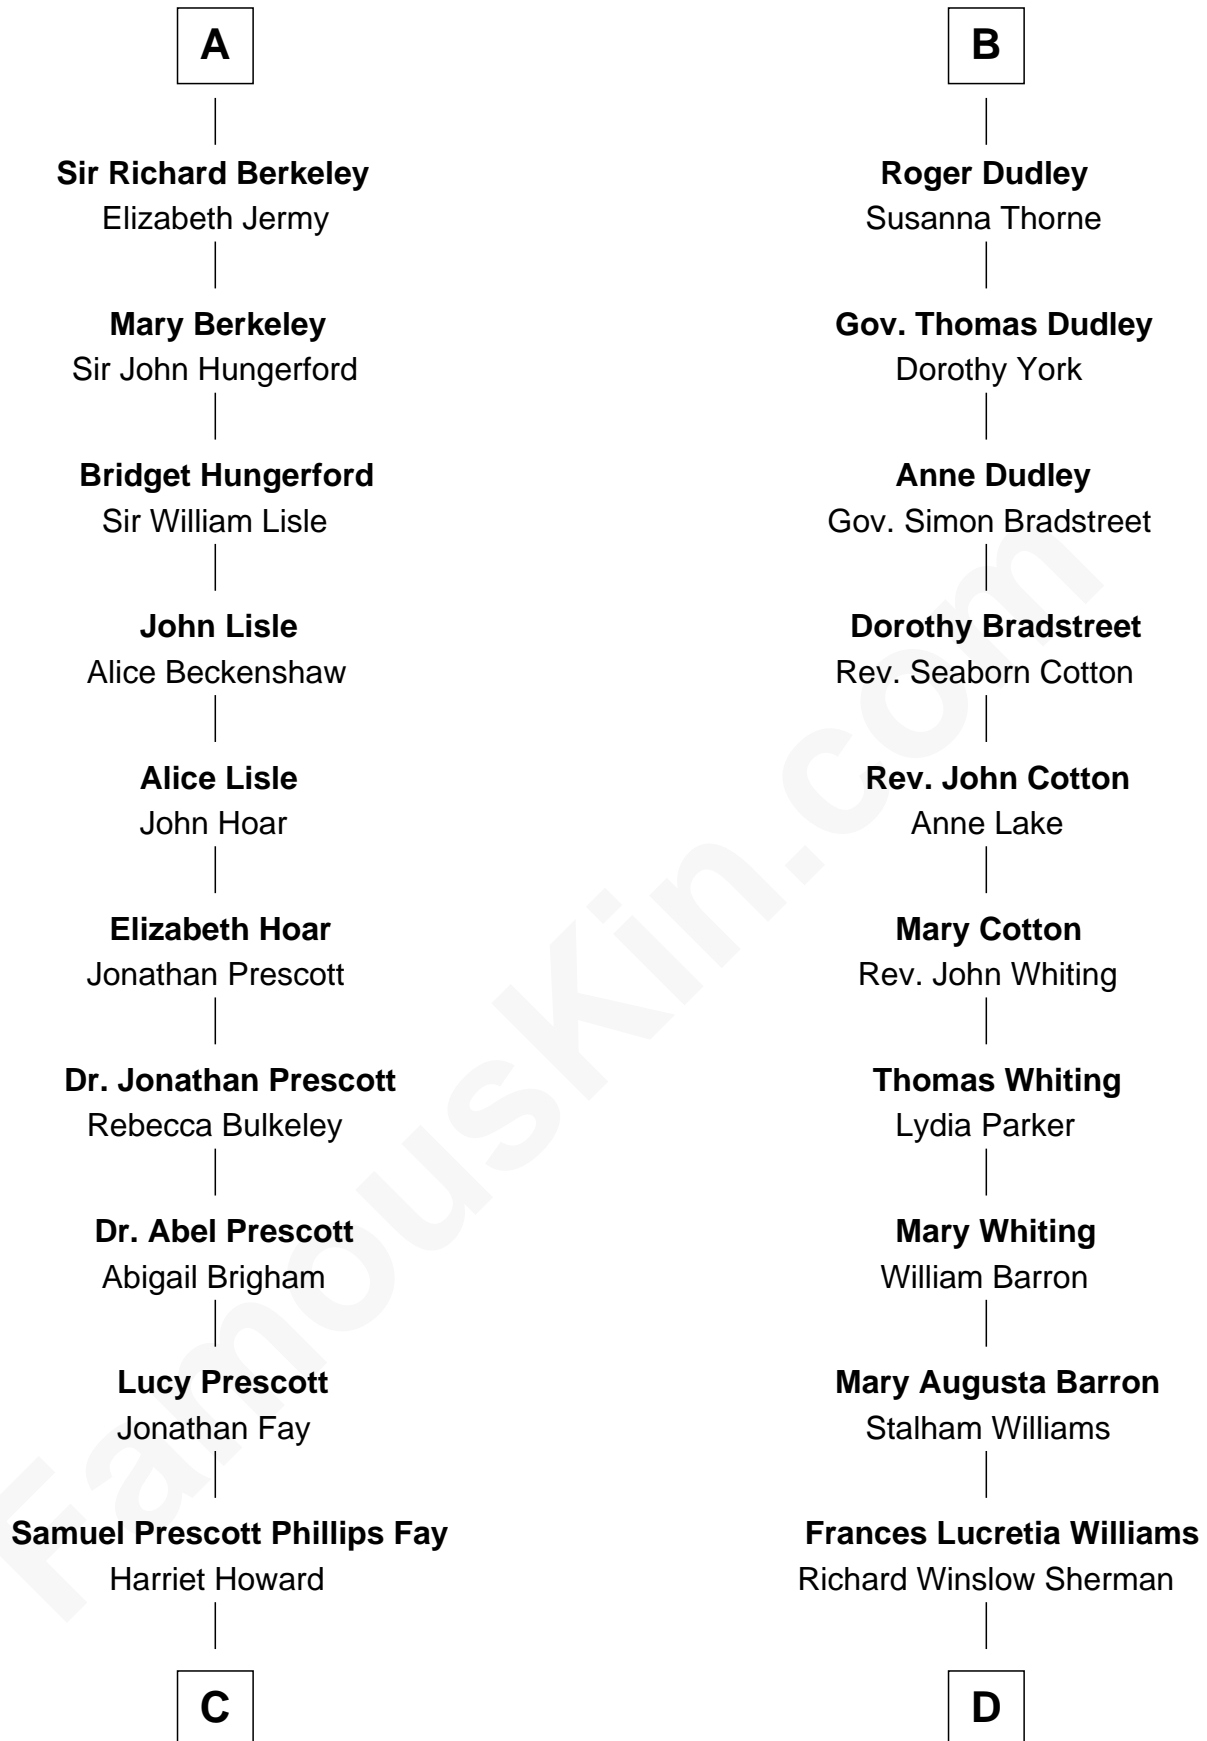

FamousKin.com
Relationship Chart of
George H. W. Bush
41st U.S. President

18th cousin 3 times removed of
James Sherman
27th U.S. Vice-President

Sir Maurice de Berkeley
 Eve la Zouche

C

Samuel Howard Fay
Susan Montfort Shellman

Harriet Eleanor Fay
Rev. James Smith Bush

Samuel Prescott Bush
Flora Sheldon

Prescott Sheldon Bush
Dorothy Wear Walker

George H. W. Bush
41st U.S. President

D

Mary Frances Sherman
Richard Updike Sherman

James Sherman
27th U.S. Vice-President