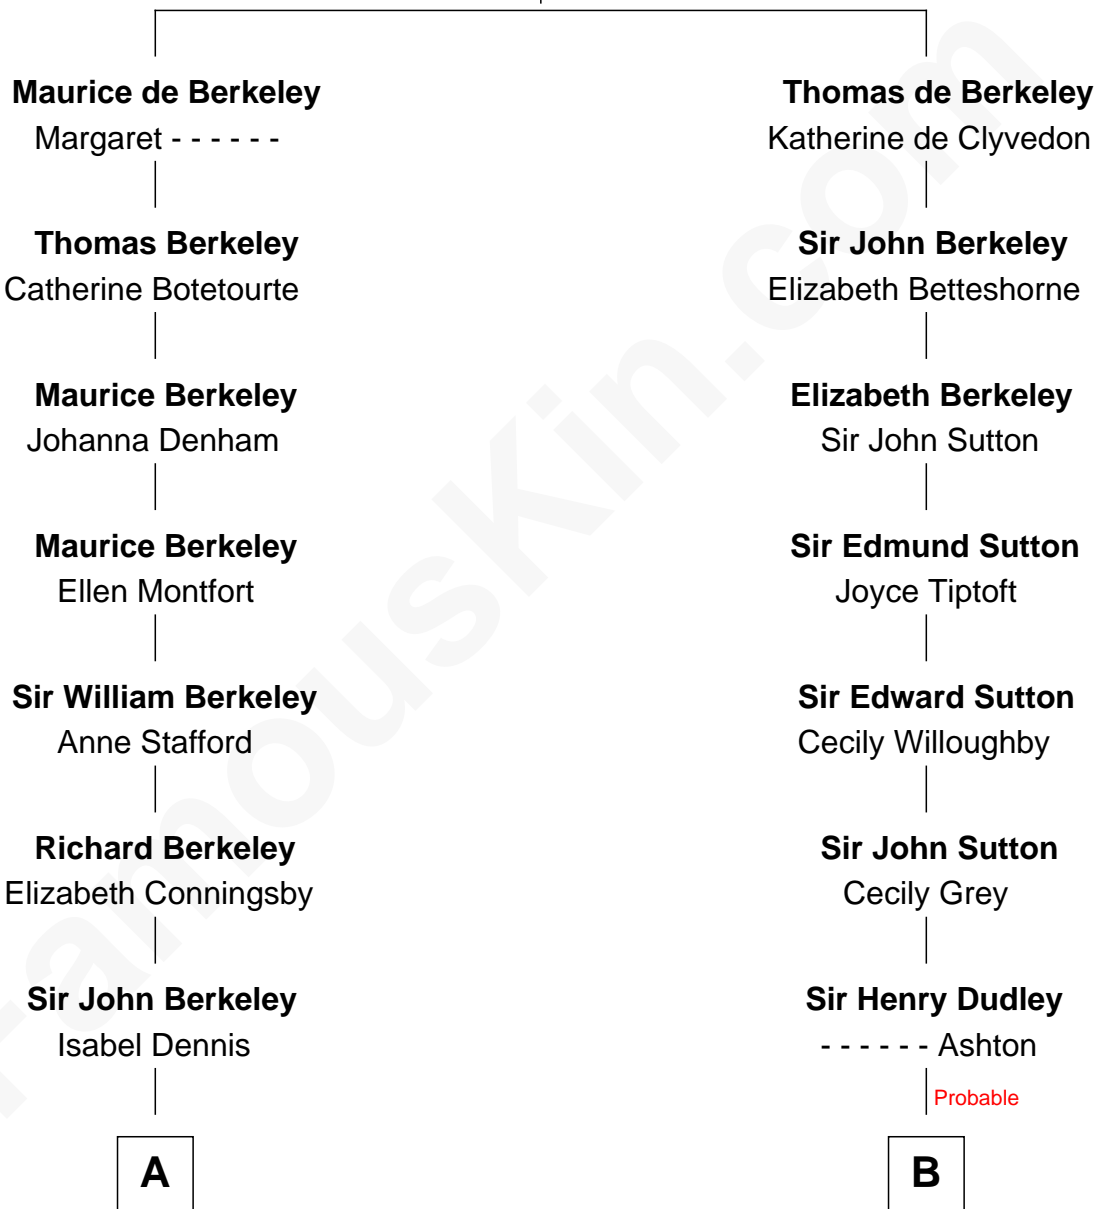

FamousKin.com
Relationship Chart of
George H. W. Bush
41st U.S. President

18th cousin 3 times removed of
James Sherman
27th U.S. Vice-President

Sir Maurice de Berkeley
 Eve la Zouche

C

Samuel Howard Fay
Susan Montfort Shellman

Harriet Eleanor Fay
Rev. James Smith Bush

Samuel Prescott Bush
Flora Sheldon

Prescott Sheldon Bush
Dorothy Wear Walker

George H. W. Bush
41st U.S. President

D

Mary Frances Sherman
Richard Updike Sherman

James Sherman
27th U.S. Vice-President