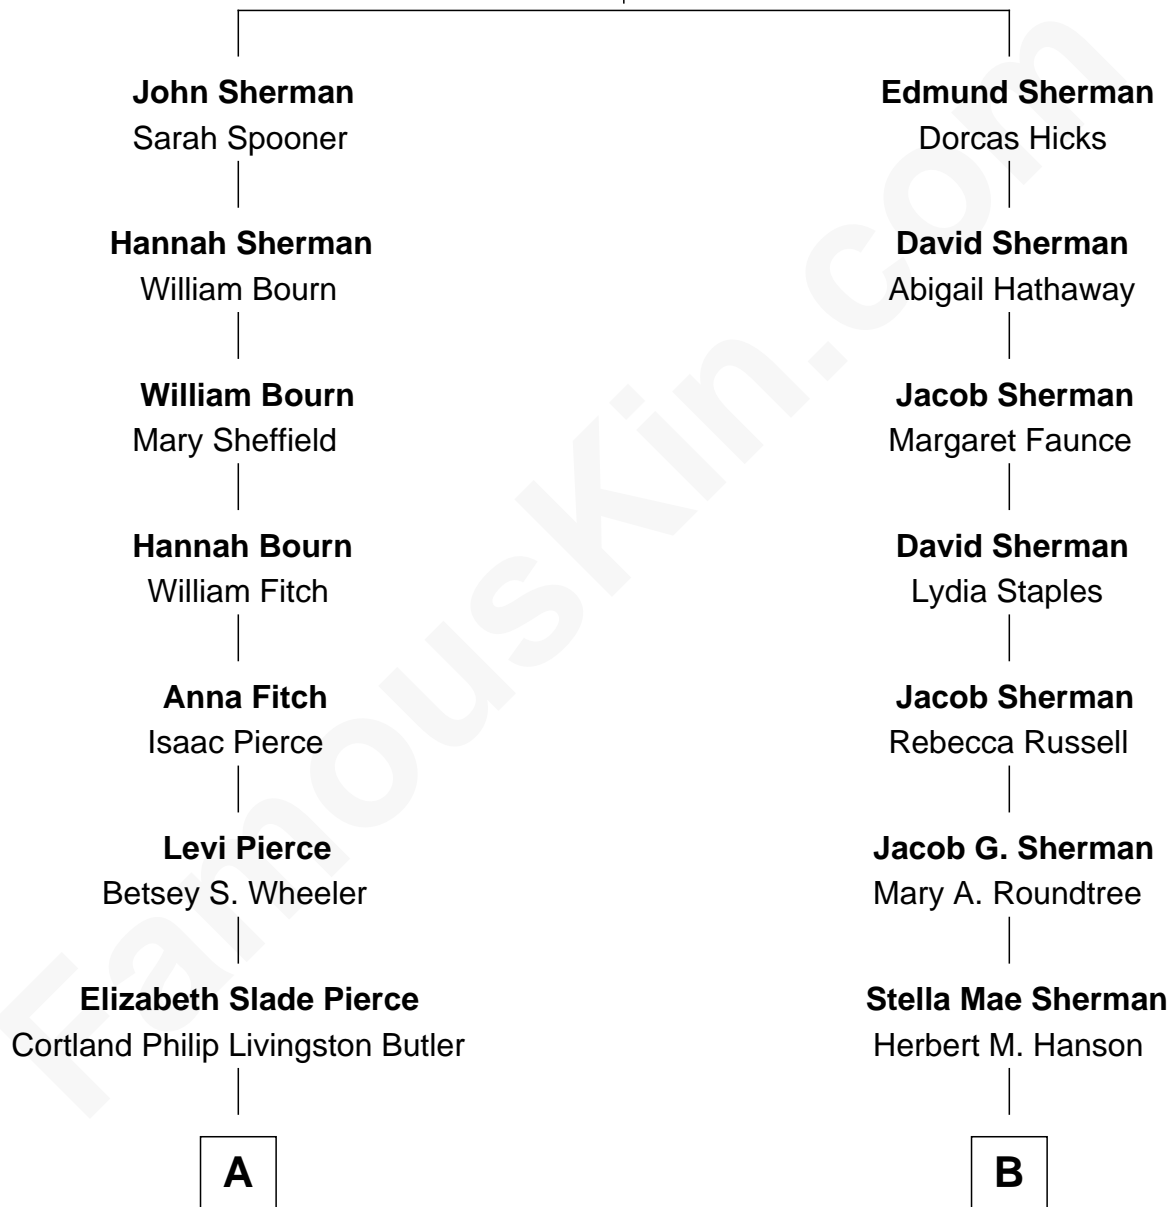

FamousKin.com
Relationship Chart of
George H. W. Bush
41st U.S. President

9th cousin 1 time removed of
Janis Joplin
Singer and Songwriter

Philip Sherman
 Sarah Odding

A

Mary Elizabeth Butler
Robert Emmet Sheldon

Flora Sheldon
Samuel Prescott Bush

Prescott Sheldon Bush
Dorothy Wear Walker

George H. W. Bush
41st U.S. President

B

Laura M. Hanson
Cecil East

Dorothy Bonita East
Seeb Ward Joplin

Janis Joplin
Singer and Songwriter

FamousKin.com