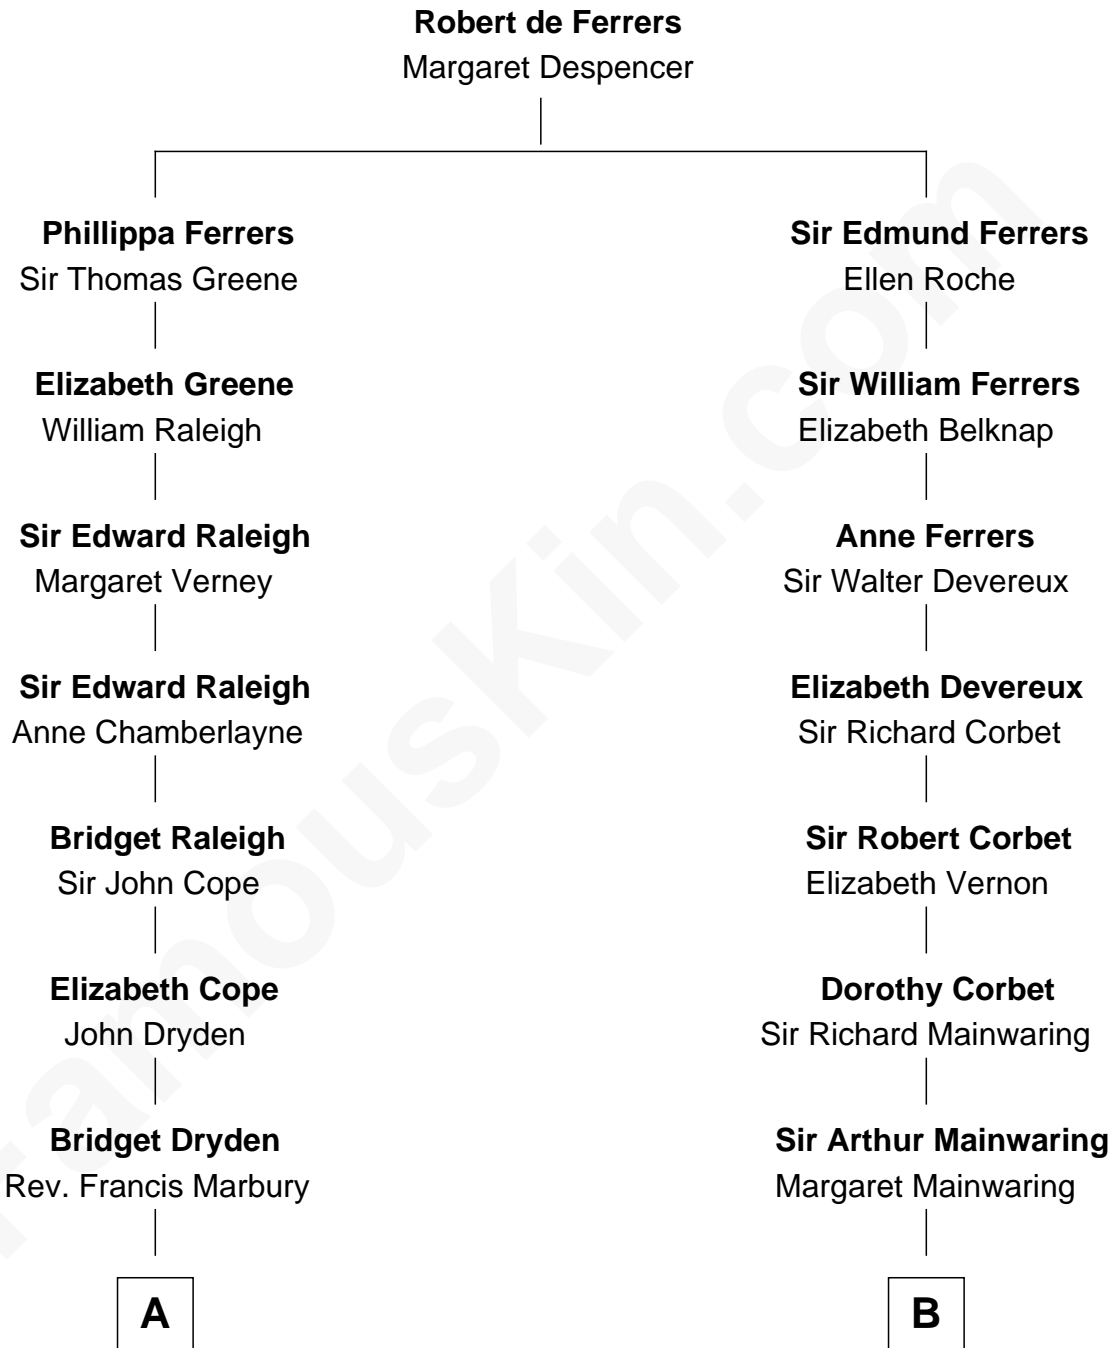

FamousKin.com
Relationship Chart of
George H. W. Bush
41st U.S. President

18th cousin 1 time removed of
Allen Dulles
5th Director of the C.I.A.

C

Samuel Prescott Bush

Flora Sheldon

Prescott Sheldon Bush

Dorothy Wear Walker

George H. W. Bush

41st U.S. President

D

Allen Macy Dulles

Edith Foster

Allen Dulles

5th Director of the C.I.A.

FamousKin.com