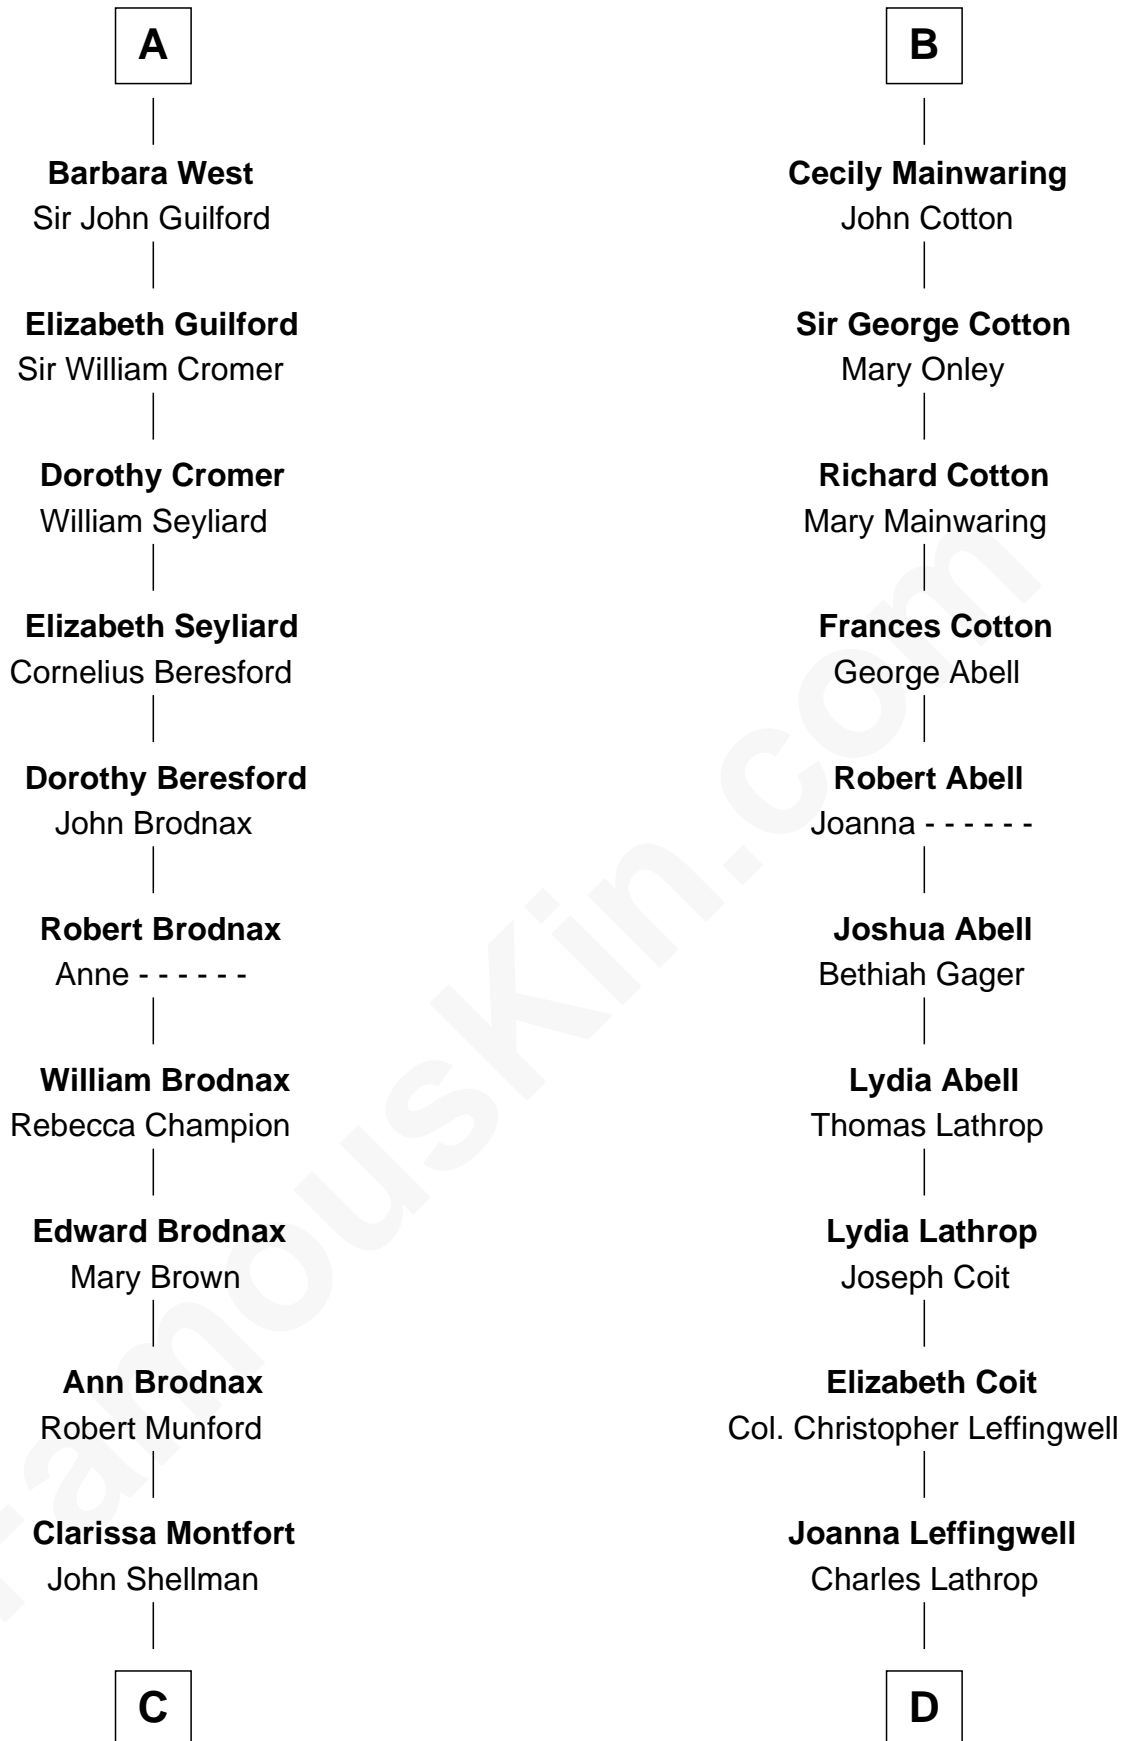

FamousKin.com
Relationship Chart of
George H. W. Bush
41st U.S. President

20th cousin 1 time removed of
Allen Dulles
5th Director of the C.I.A.

C

Susan Montfort Shellman

Samuel Howard Fay

Harriet Eleanor Fay

Rev. James Smith Bush

Samuel Prescott Bush

Flora Sheldon

Prescott Sheldon Bush

Dorothy Wear Walker

George H. W. Bush

41st U.S. President

D