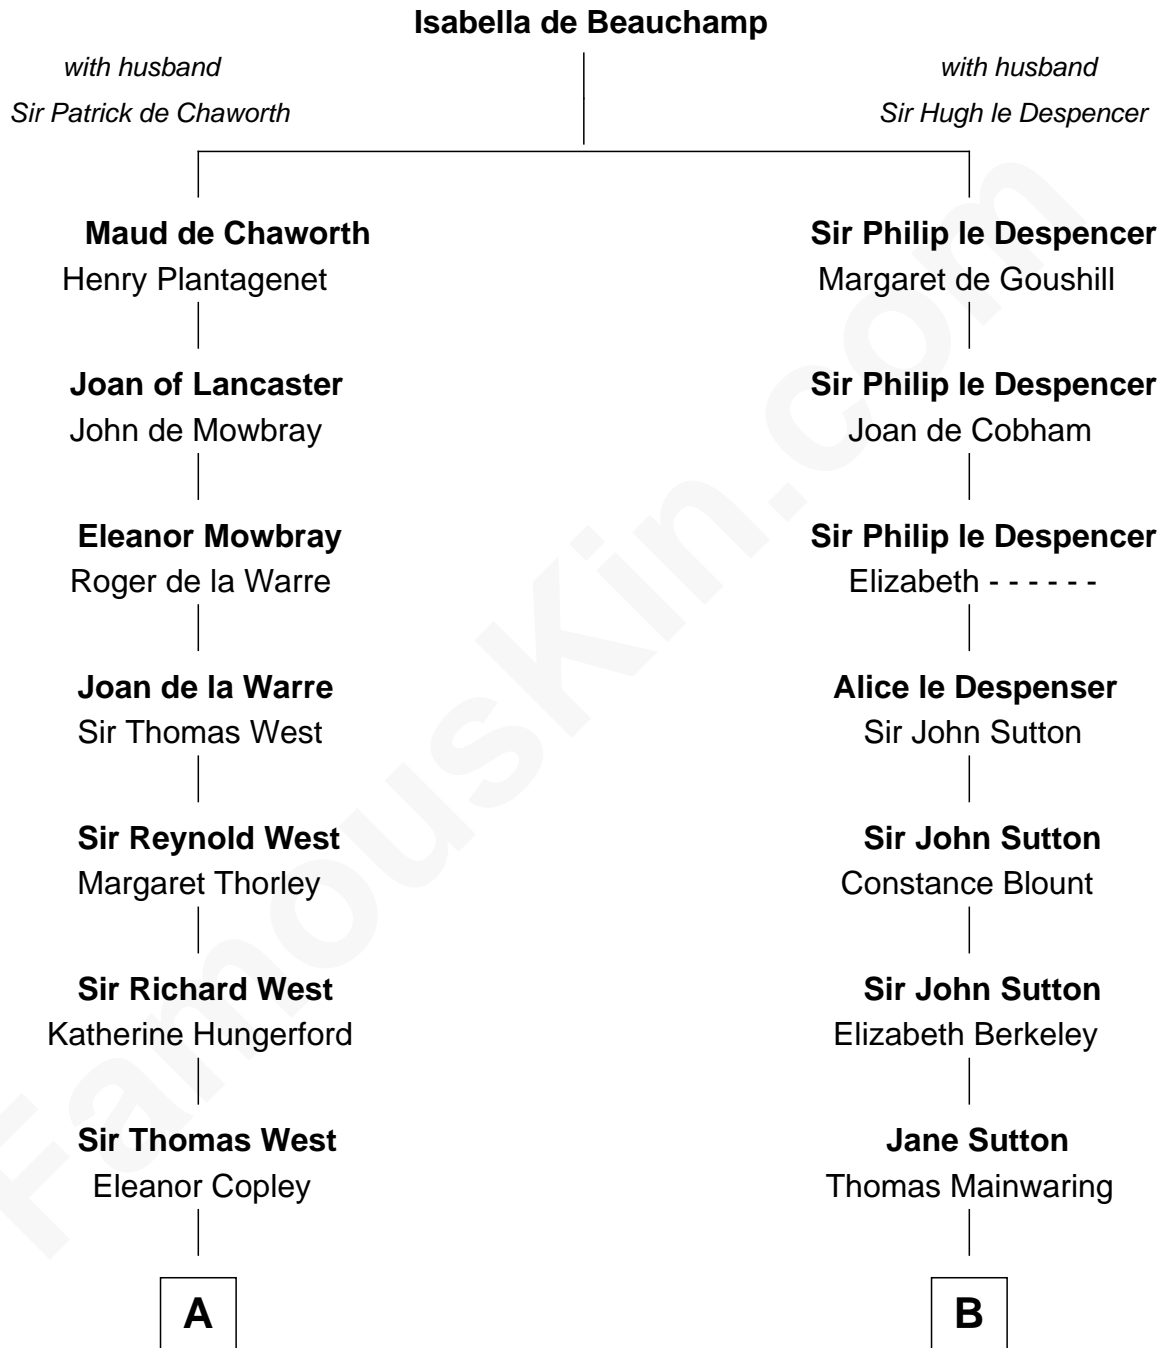

FamousKin.com
Relationship Chart of
George H. W. Bush
41st U.S. President

20th cousin 1 time removed of
Allen Dulles
5th Director of the C.I.A.

C

Susan Montfort Shellman

Samuel Howard Fay

Harriet Eleanor Fay

Rev. James Smith Bush

Samuel Prescott Bush

Flora Sheldon

Prescott Sheldon Bush

Dorothy Wear Walker

George H. W. Bush

41st U.S. President

D