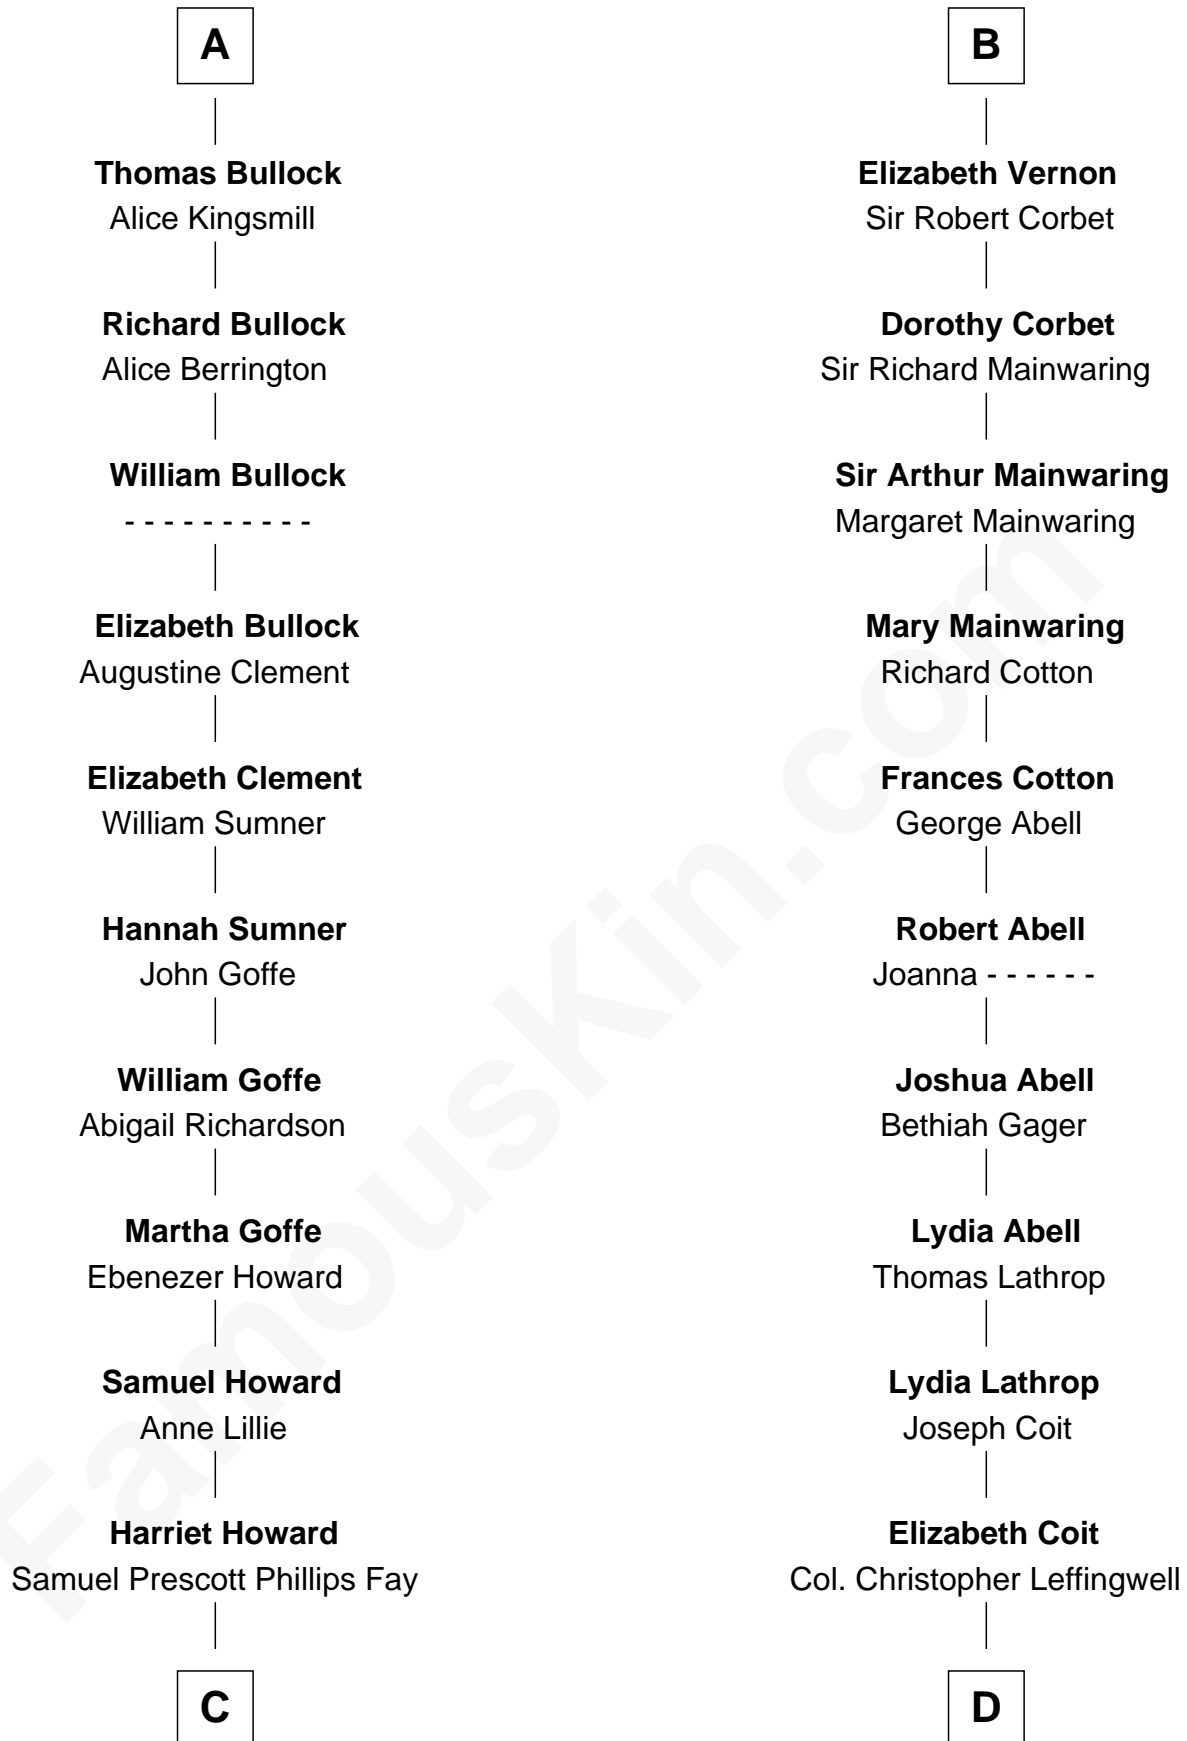

FamousKin.com Relationship Chart of

George H. W. Bush

41st U.S. President

21st cousin of

Allen Dulles

5th Director of the C.I.A.

Thomas de Clare
Juliana FitzMaurice

Margaret de Clare
Bartholomew de Badlesmere

Maud de Badlesmere
John de Vere

Aubrey de Vere
Alice FitzWalter

Sir Richard de Vere
Alice Sergeaux

Sir John de Vere
Elizabeth Howard

Joan de Vere
Sir William Norreys

Margaret Norreys
Gilbert Bullock

A

Margaret de Clare
Bartholomew de Badlesmere

Margery de Badlesmere
Sir William de Ros

Maud de Roos
John de Welles

Anne de Welles
James Butler

James Butler
Joan Beauchamp

Elizabeth Butler
John Talbot

Ann Talbot
Sir Henry Vernon

B

C

Samuel Howard Fay
Susan Montfort Shellman

Harriet Eleanor Fay
Rev. James Smith Bush

Samuel Prescott Bush
Flora Sheldon

Prescott Sheldon Bush
Dorothy Wear Walker

George H. W. Bush
41st U.S. President

D

Joanna Leffingwell
Charles Lathrop