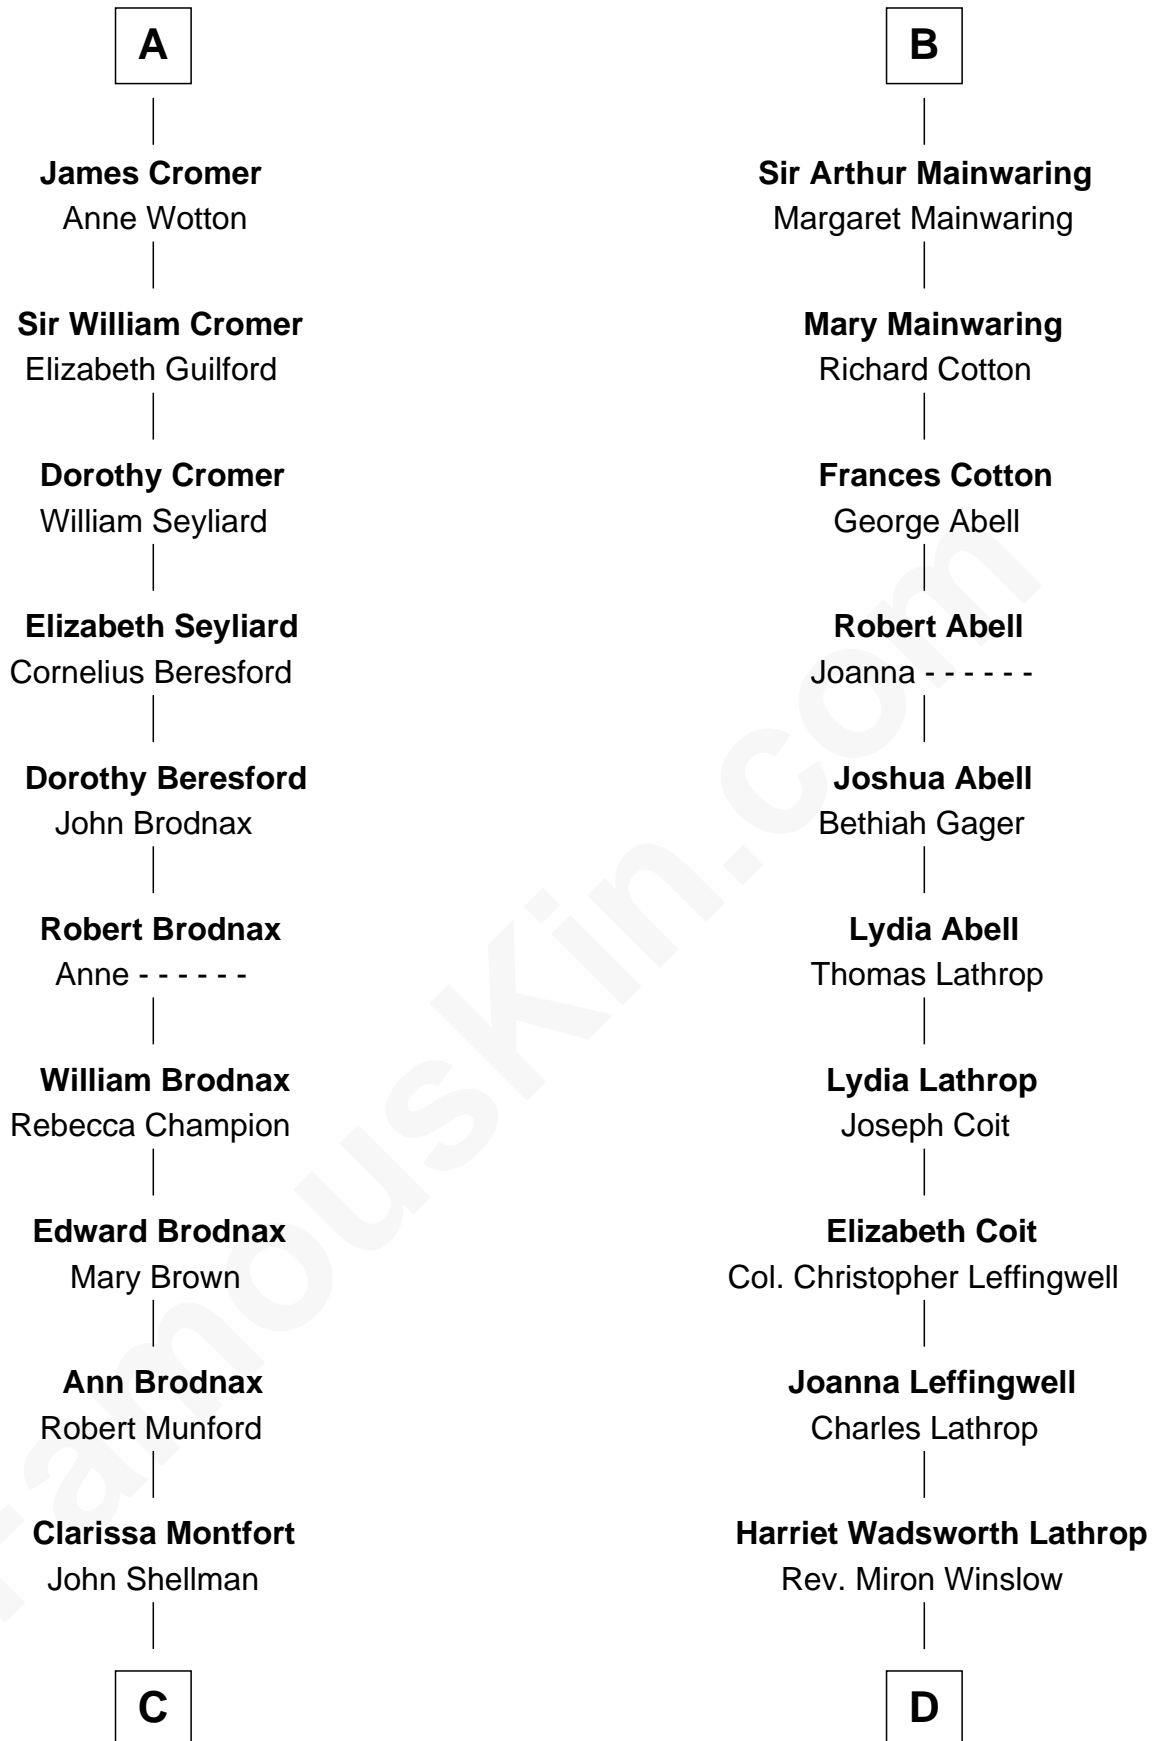

FamousKin.com
Relationship Chart of
George H. W. Bush
41st U.S. President

19th cousin 2 times removed of
Allen Dulles
5th Director of the C.I.A.

C

Susan Montfort Shellman

Samuel Howard Fay

Harriet Eleanor Fay

Rev. James Smith Bush

Samuel Prescott Bush

Flora Sheldon

Prescott Sheldon Bush

Dorothy Wear Walker

George H. W. Bush

41st U.S. President

D