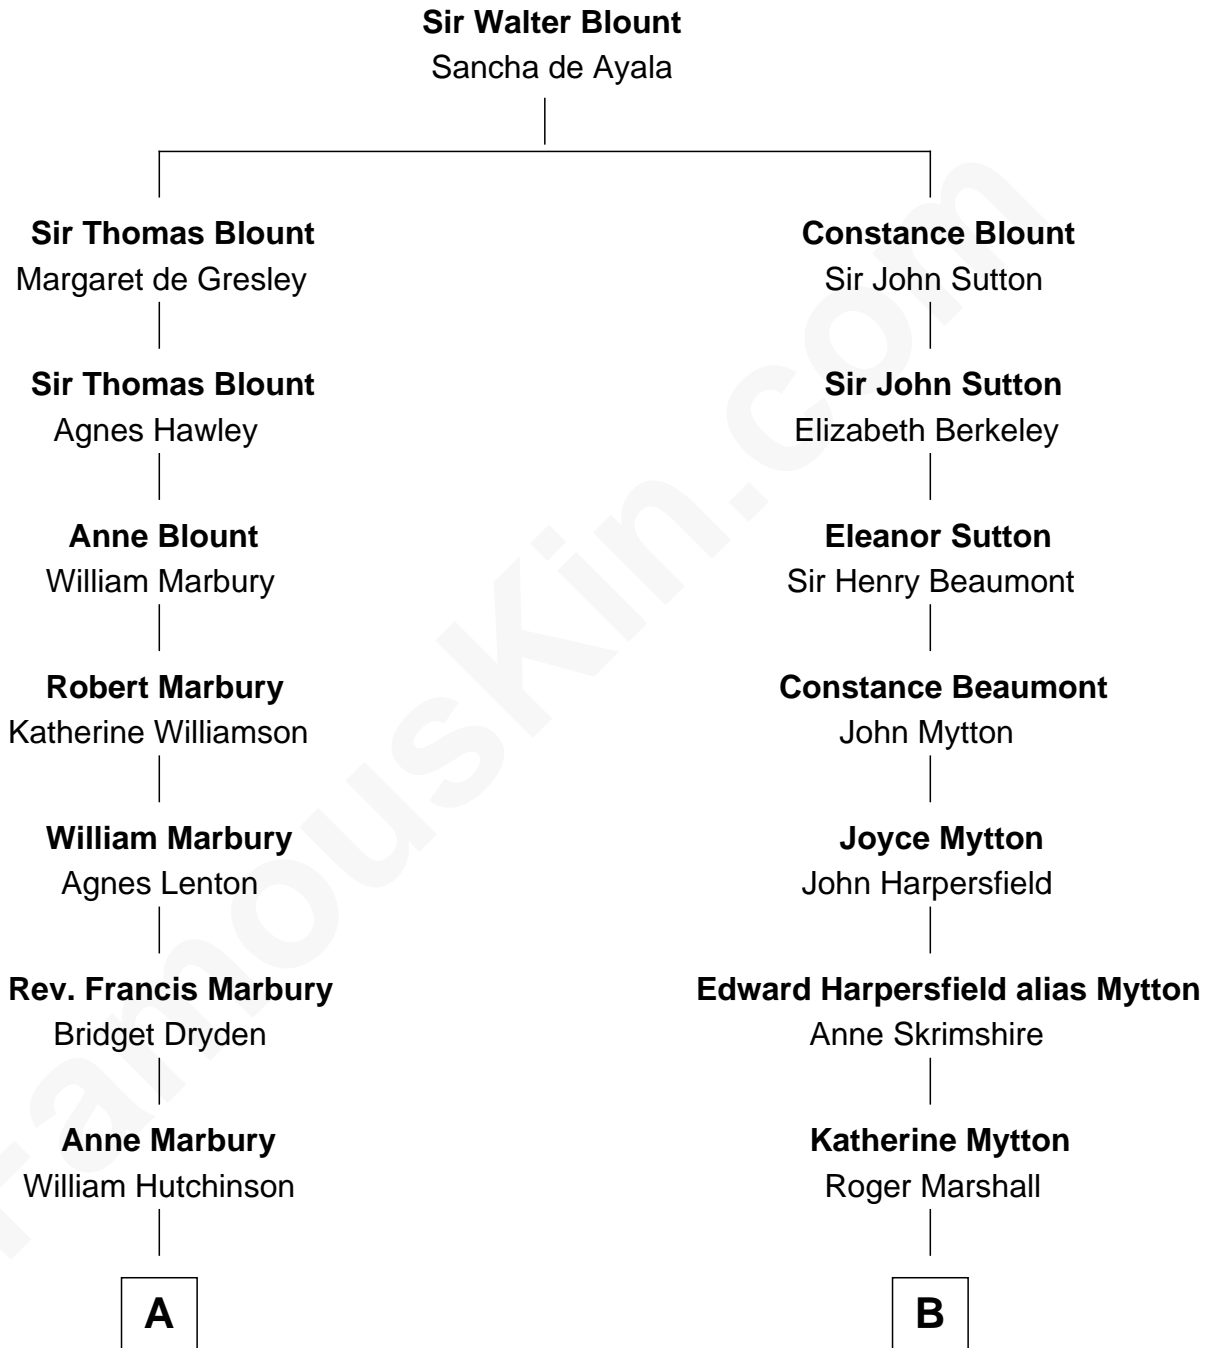

**FamousKin.com**  
**Relationship Chart of**  
**George H. W. Bush**  
*41st U.S. President*

**18th cousin 1 time removed of**  
**Chevy Chase**  
*Comedian, Actor and Writer*

**C**

**Prescott Sheldon Bush**

Dorothy Wear Walker

**George H. W. Bush**

*41st U.S. President*

**D**

**Edward Leigh Chase**

Mabel Penrose Tinsley

**Edward Tinsley Chase**

Cathalene Parker Browning