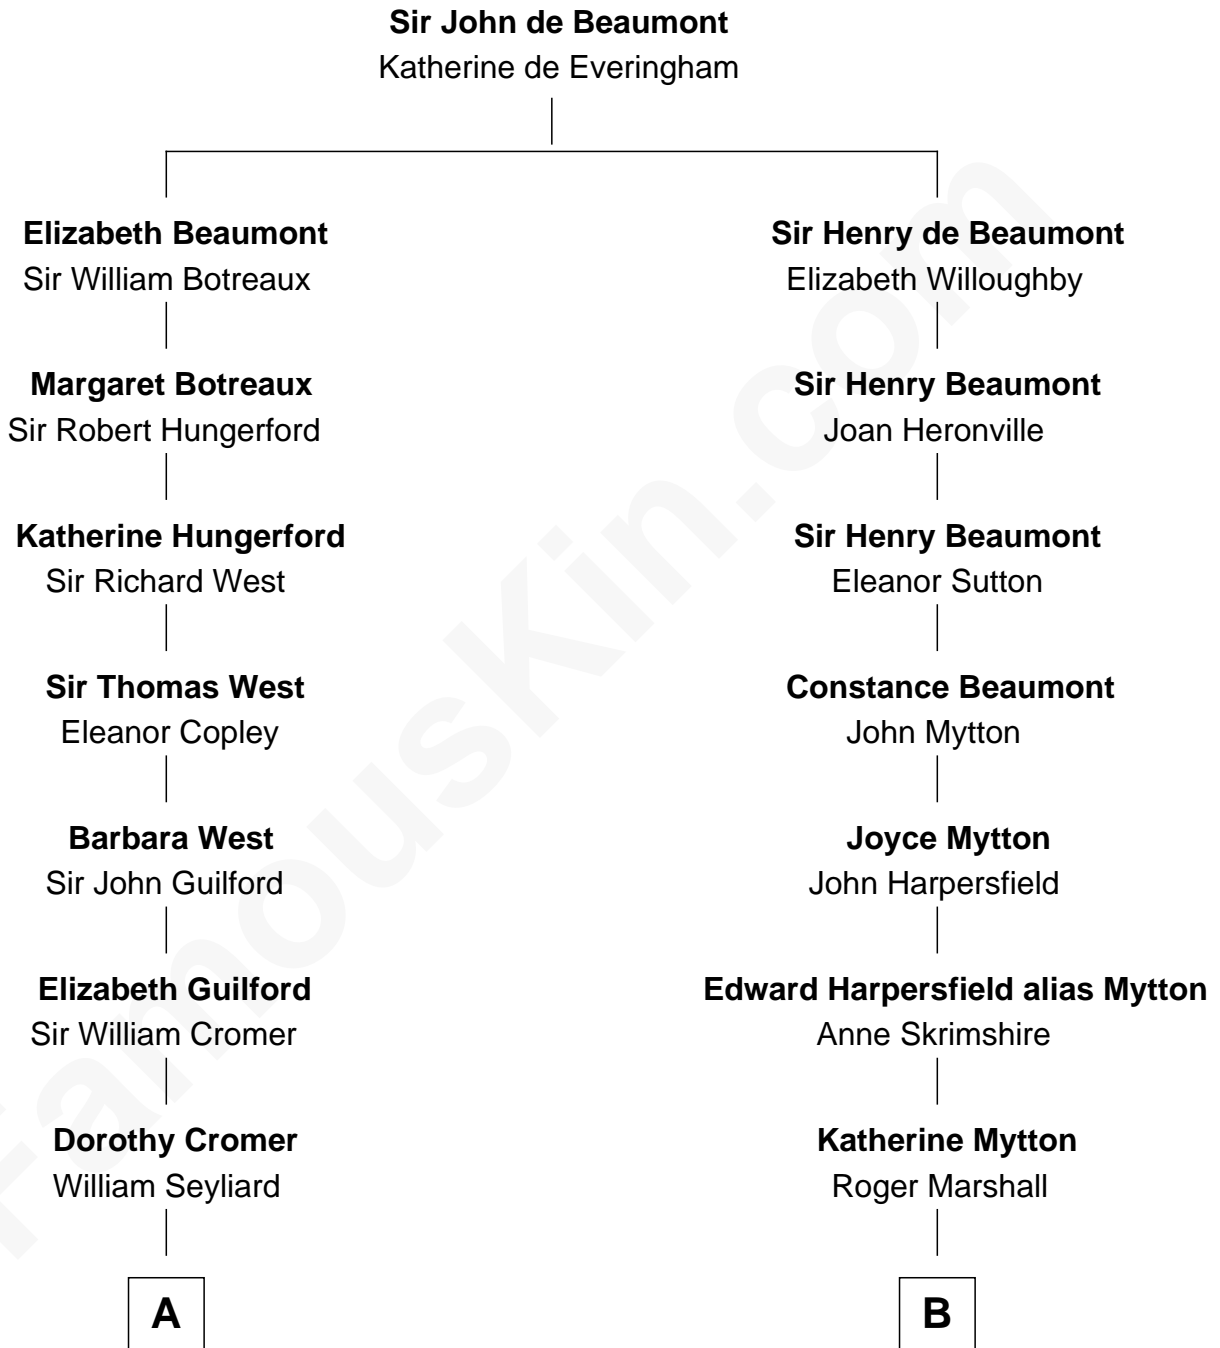

**FamousKin.com**  
**Relationship Chart of**  
**George H. W. Bush**  
*41st U.S. President*

**18th cousin 1 time removed of**  
**Chevy Chase**  
*Comedian, Actor and Writer*

**C**

**Prescott Sheldon Bush**

Dorothy Wear Walker

**George H. W. Bush**

*41st U.S. President*

**D**

**Edward Leigh Chase**

Mabel Penrose Tinsley

**Edward Tinsley Chase**

Cathalene Parker Browning