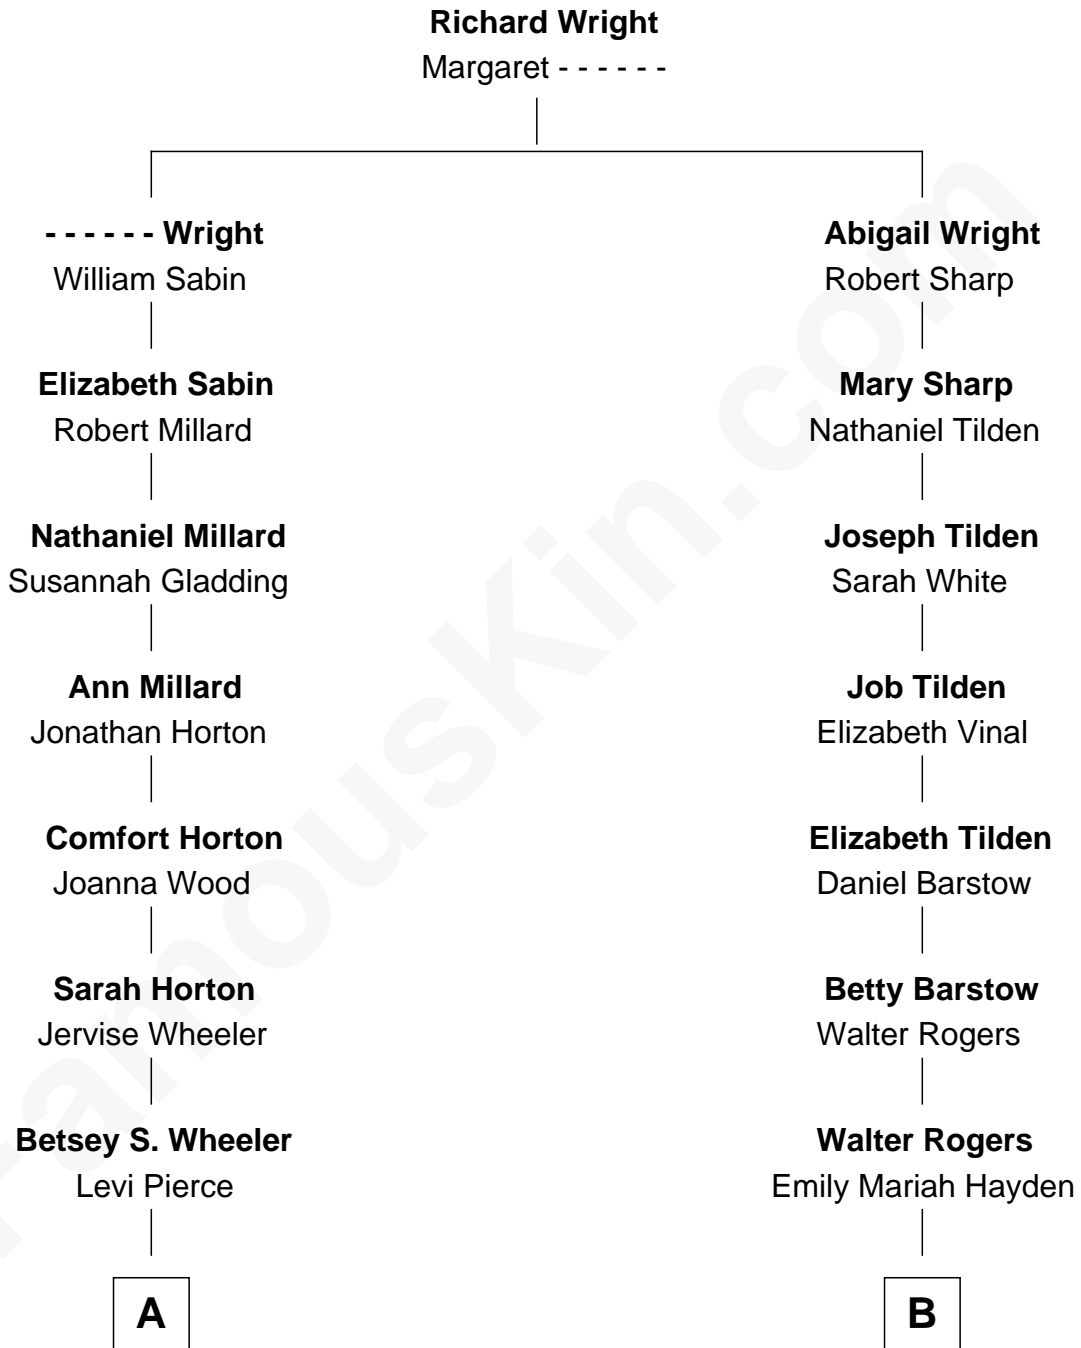

FamousKin.com Relationship Chart of

George H. W. Bush

41st U.S. President

11th cousin of

Seth MacFarlane

Actor, Animator, Writer and Producer

A

Elizabeth Slade Pierce
Cortland Philip Livingston Butler

Mary Elizabeth Butler
Robert Emmet Sheldon

Flora Sheldon
Samuel Prescott Bush

Prescott Sheldon Bush
Dorothy Wear Walker

George H. W. Bush
41st U.S. President

B

Homer Rogers
Ellen Eudora Perry

Louis Rogers
Edith Emma Allen