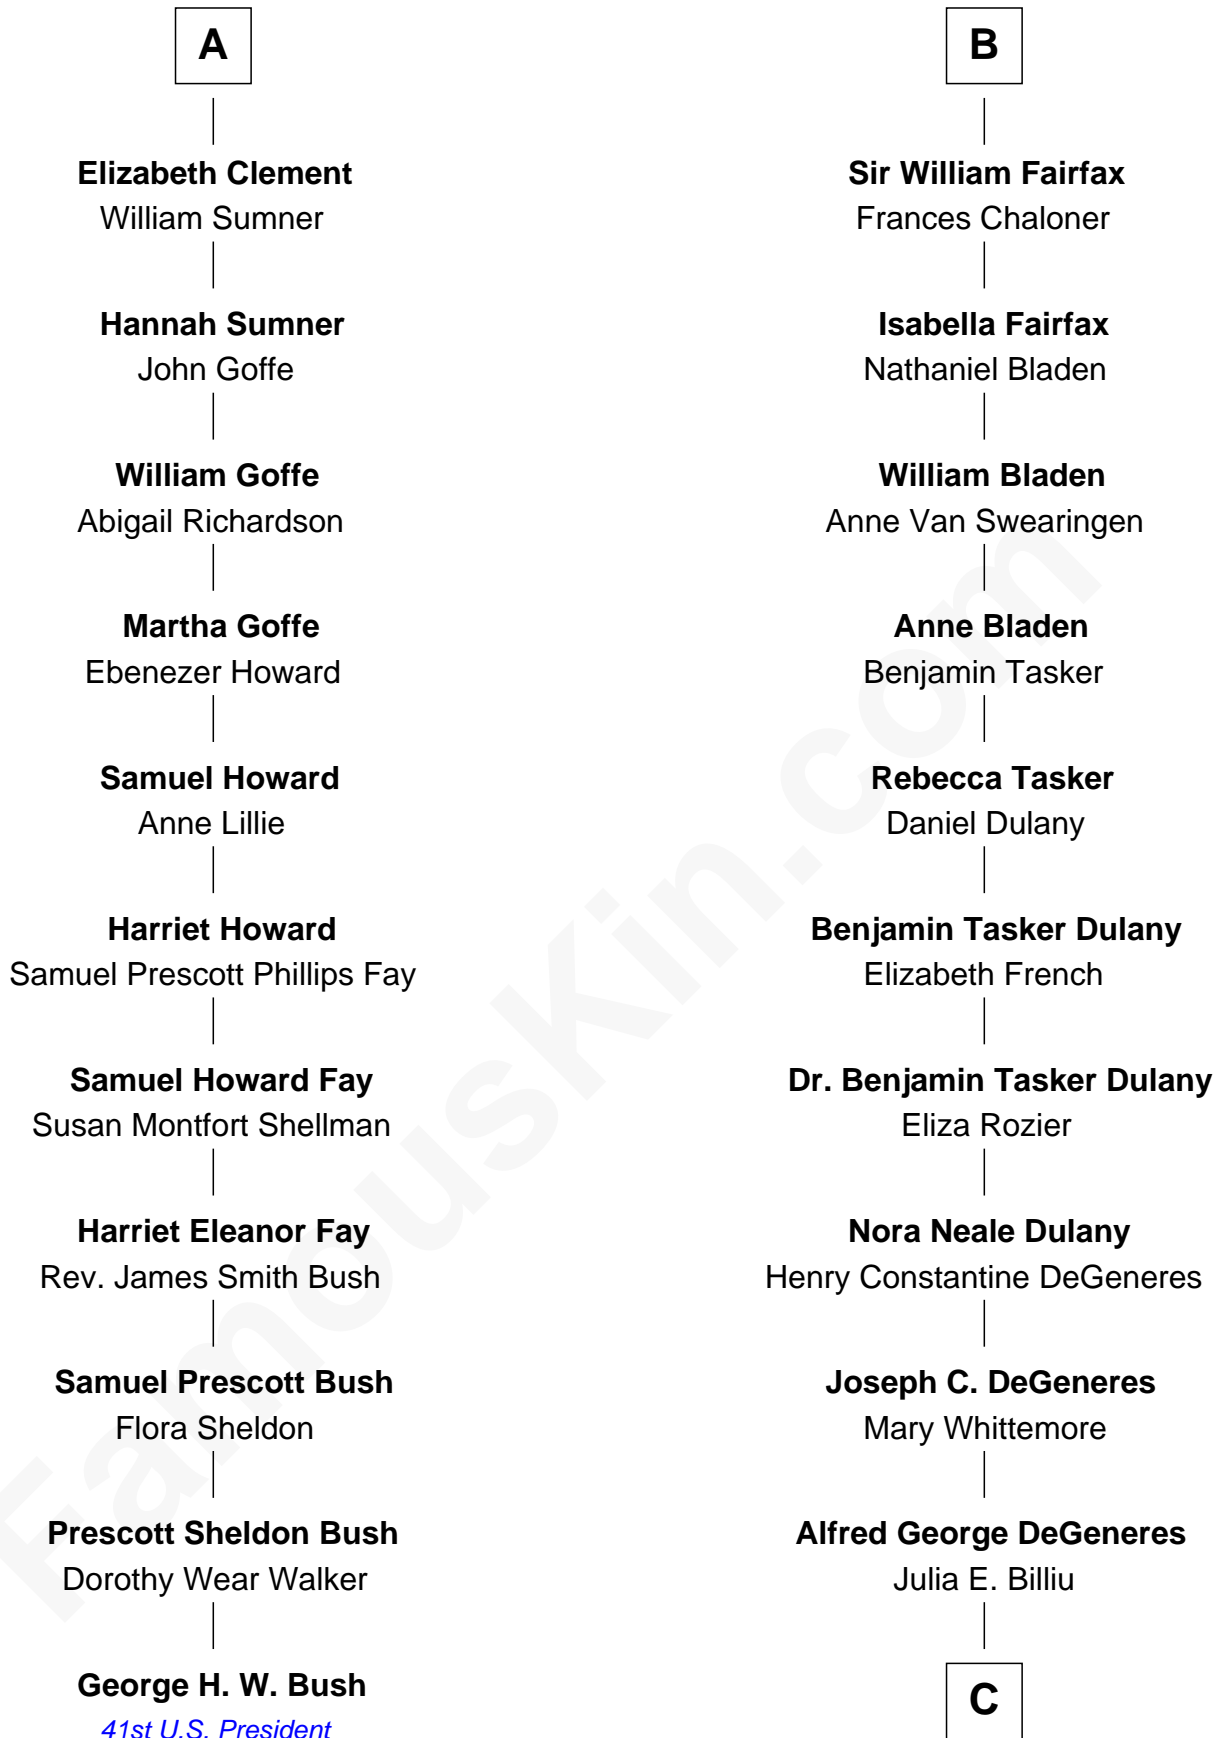

FamousKin.com
Relationship Chart of
George H. W. Bush
41st U.S. President

17th cousin 2 times removed of
Ellen DeGeneres
Comedienne and TV Personality

Sir Richard de Vere
 Alice Sergeaux

C

—
Elliot Everett DeGeneres

Ruth Elodie Martin

—
Elliot Everett DeGeneres

Betty Jane Pfeffer

—
Ellen DeGeneres

Comedienne and TV Personality

FamousKin.com